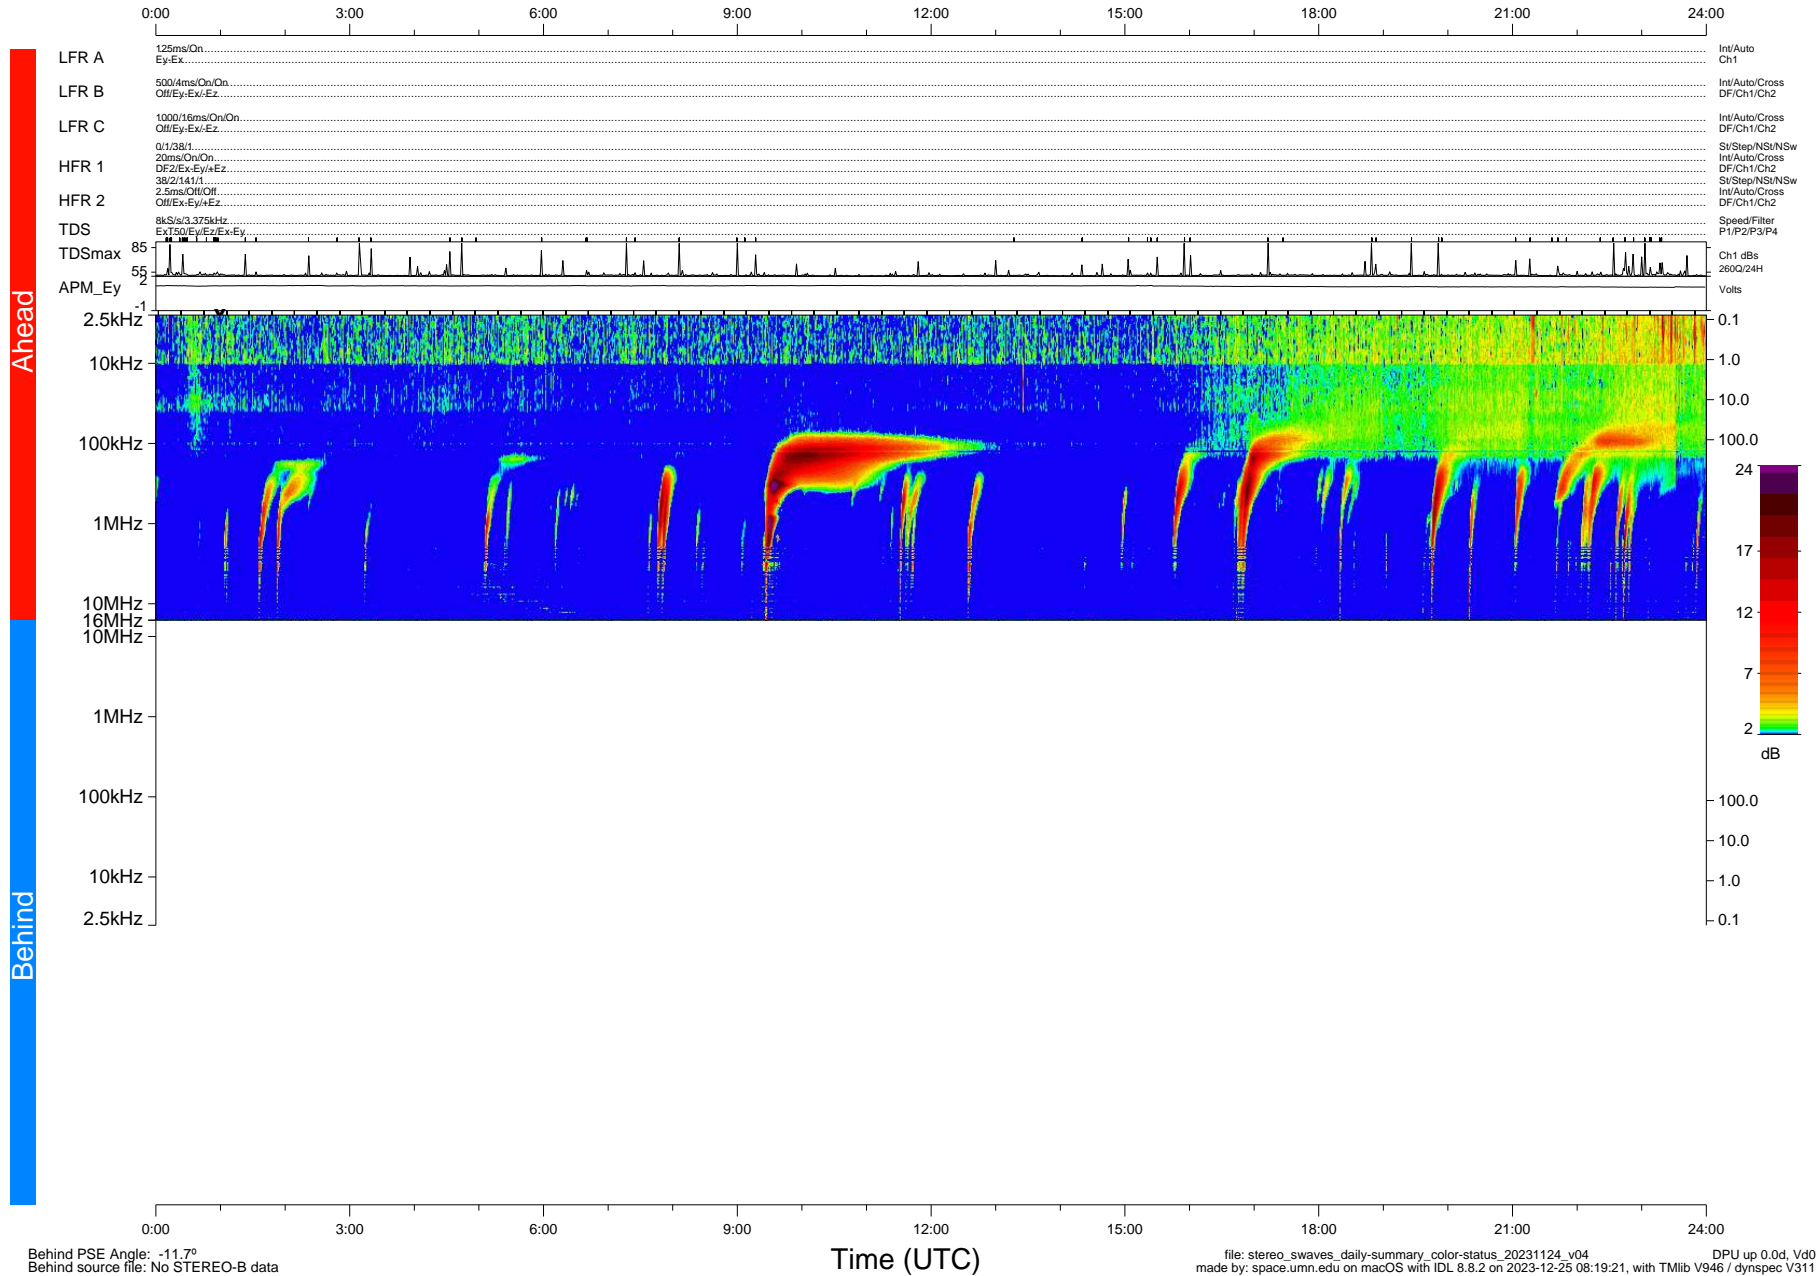

STEREO/WAVES Daily Summary - 24-Nov-2023 (DOY 328)

Ahead source file: swaves_ahead_2023_328_1_05.fin (Recovery: 100.0% HK, 91% Pkts)
 Ahead PSE Angle: 6.2°

DPU up 400.4d, V412d40

Behind PSE Angle: -11.7°
 Behind source file: No STEREO-B data

file: stereo_swaves_daily-summary_color-status_20231124_v04
 made by: space.umn.edu on macOS with IDL 8.8.2 on 2023-12-25 08:19:21, with Tlib V946 / dynspec V311
 DPU up 0.0d, Vd0