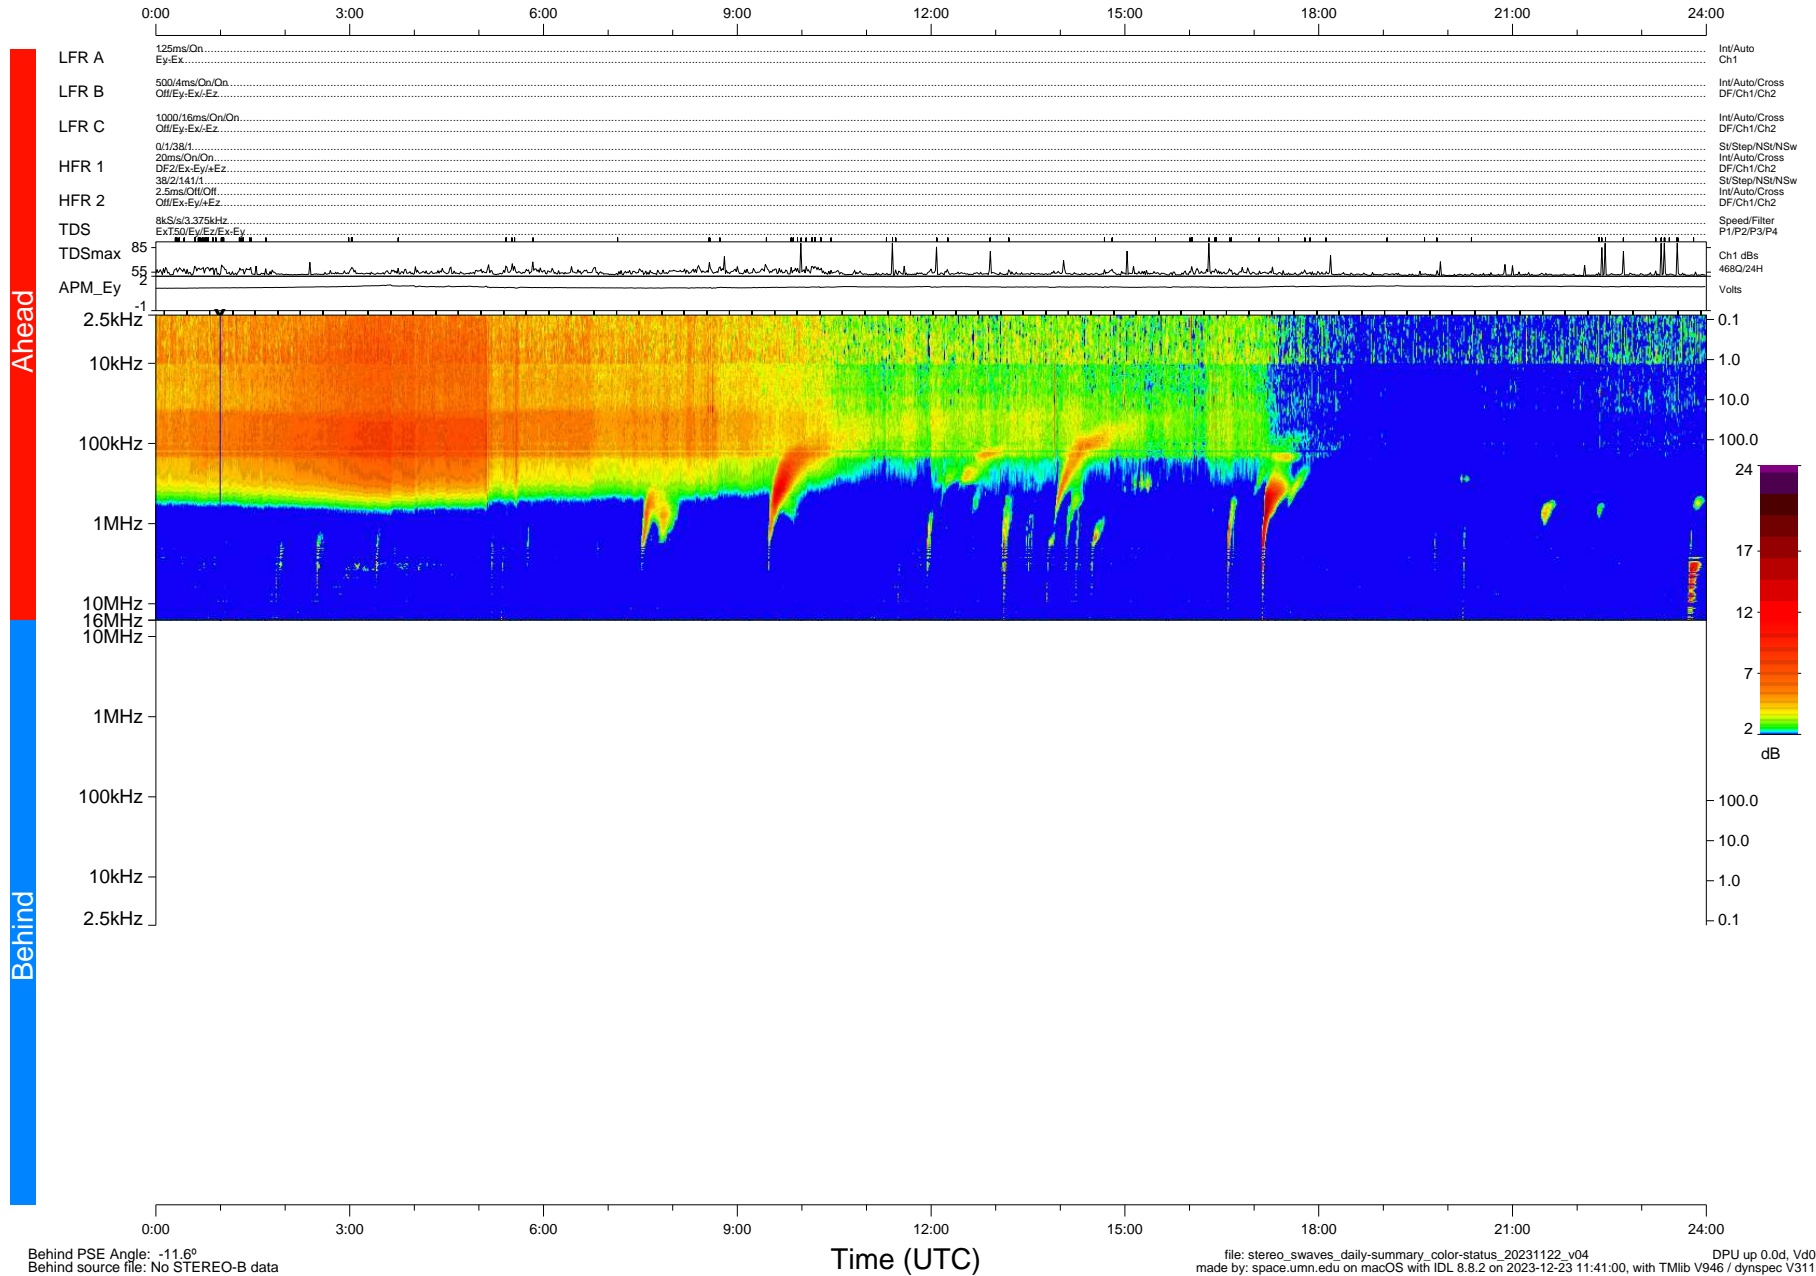

STEREO/WAVES Daily Summary - 22-Nov-2023 (DOY 326)

Ahead source file: swaves_ahead_2023_326_1_05.fin (Recovery: 100.0% HK, 121% Pkts)
Ahead PSE Angle: 6.1°

DPU up 398.4d, V412d40

Behind PSE Angle: -11.6°
Behind source file: No STEREO-B data