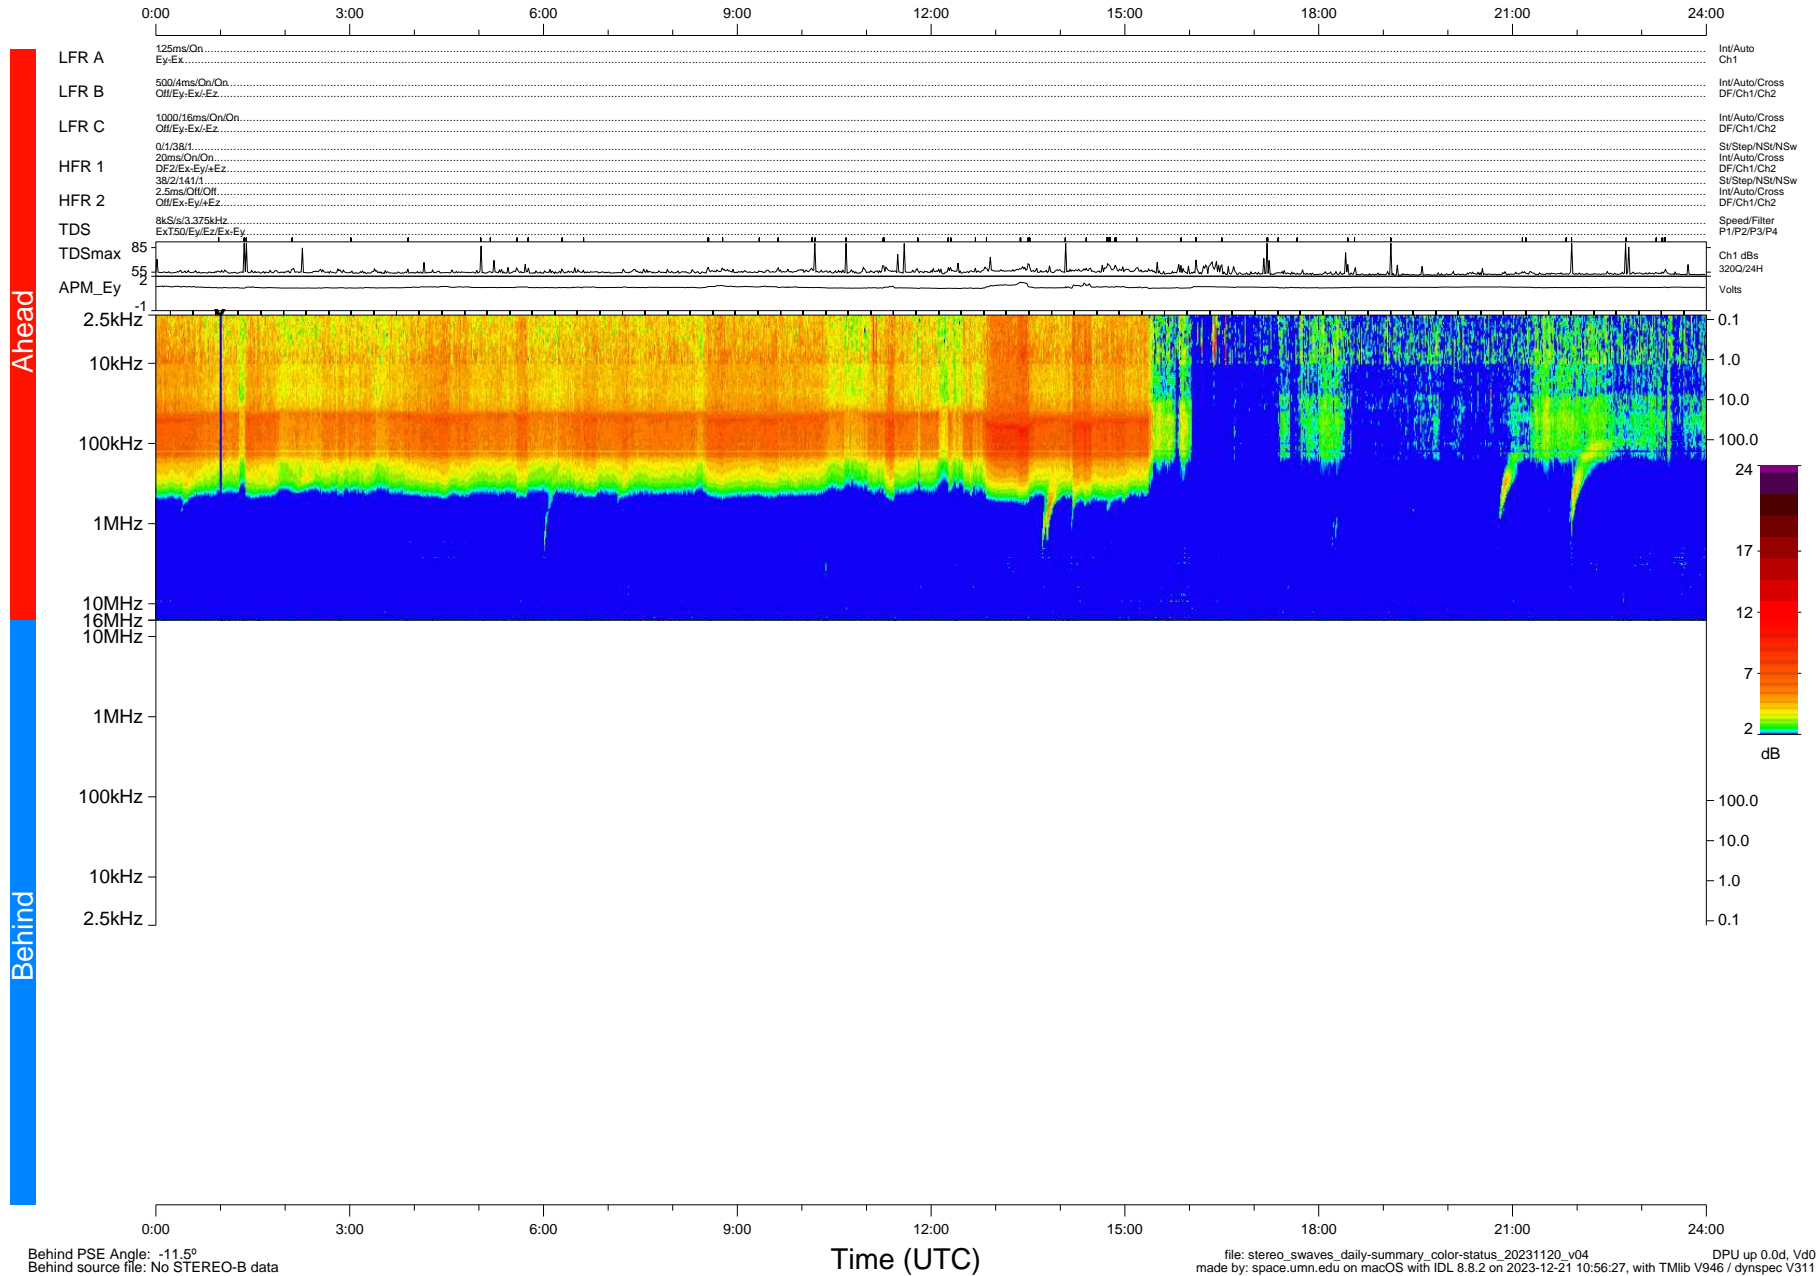

STEREO/WAVES Daily Summary - 20-Nov-2023 (DOY 324)

Ahead source file: swaves_ahead_2023_324_1_05.fin (Recovery: 100.0% HK, 99% Pkts)
Ahead PSE Angle: 6.1°

DPU up 396.4d, V412d40

Behind PSE Angle: -11.5°
Behind source file: No STEREO-B data