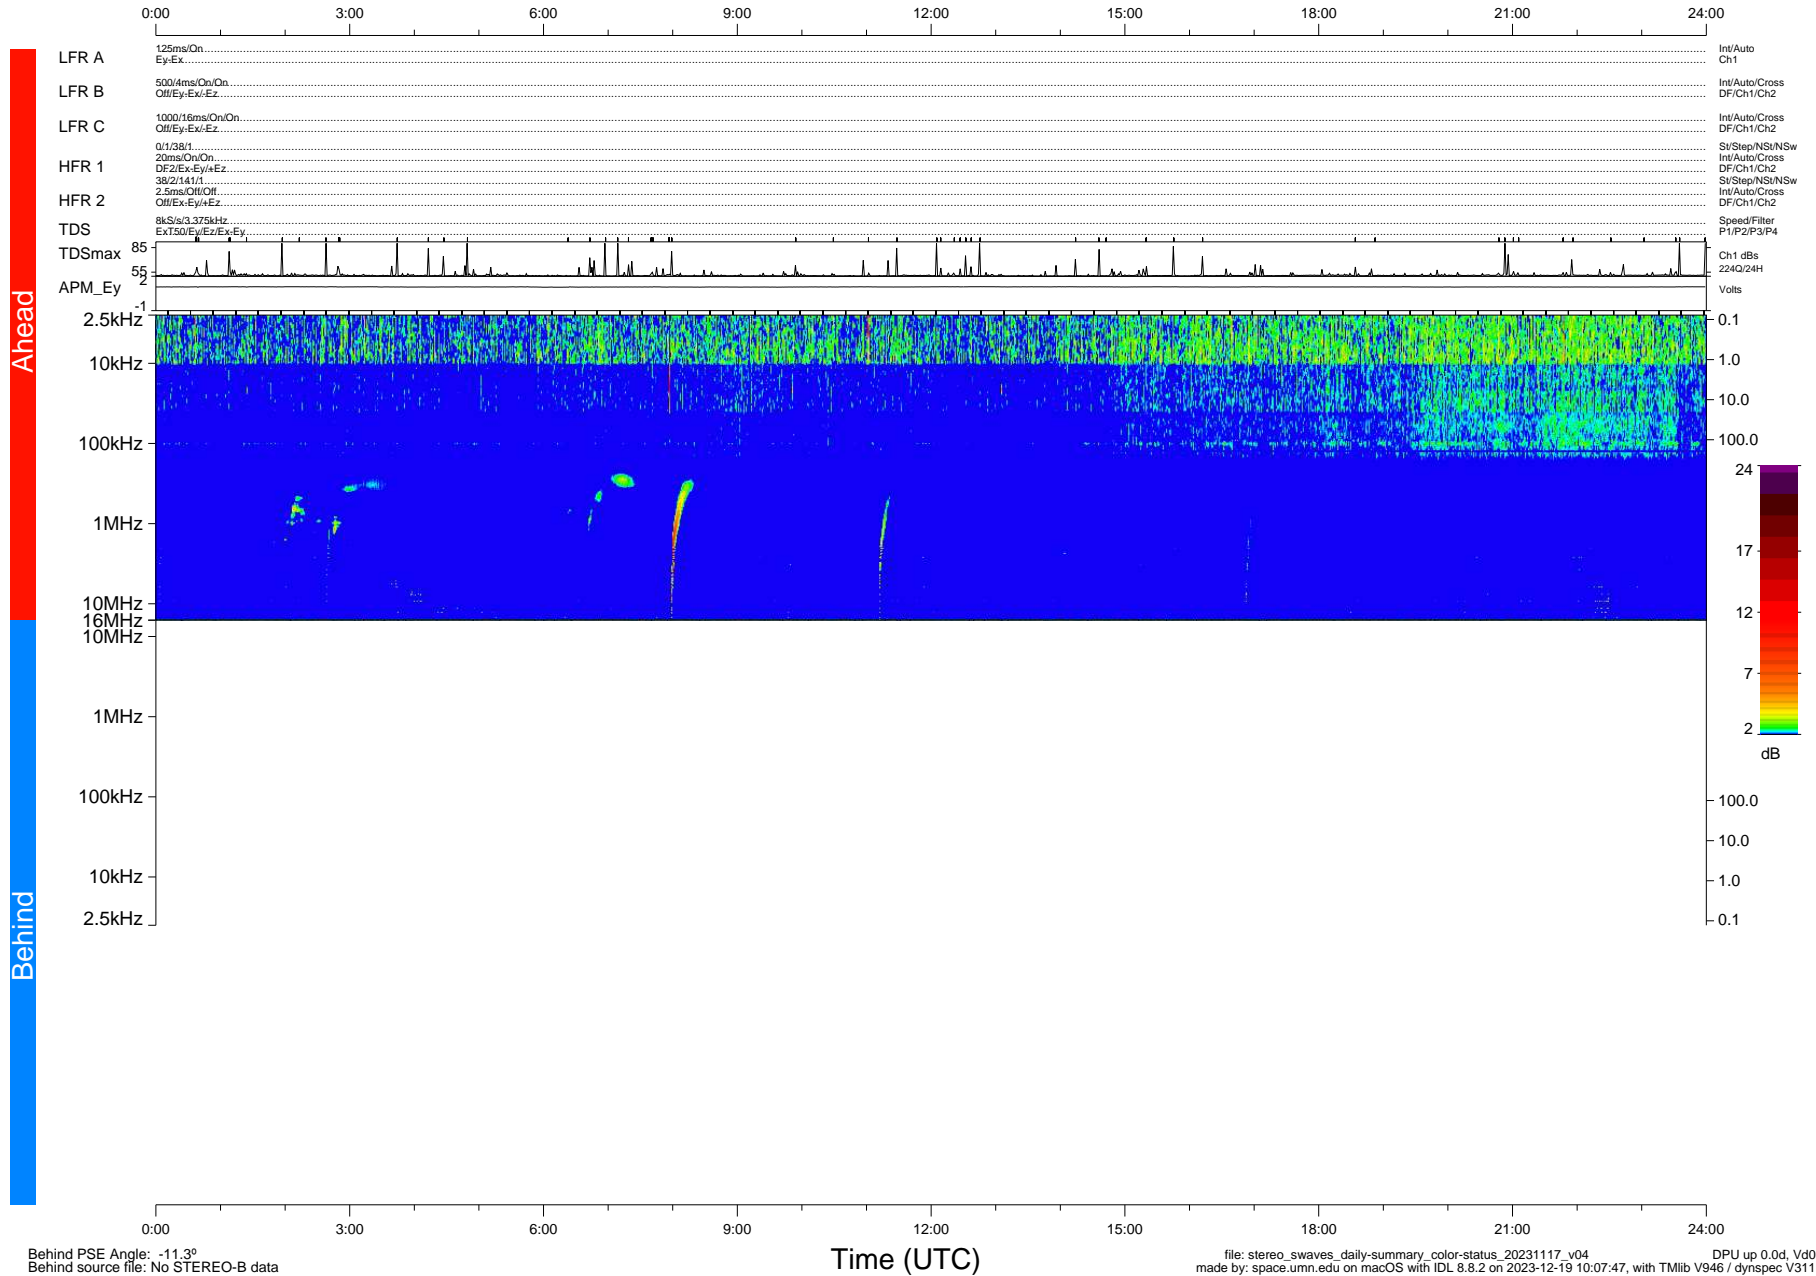

STEREO/WAVES Daily Summary - 17-Nov-2023 (DOY 321)

Ahead source file: swaves_ahead_2023_321_1_05.fin (Recovery: 100.0% HK, 85% PKts)
 Ahead PSE Angle: 6.0°

DPU up 393.4d, V412d40

Behind PSE Angle: -11.3°
 Behind source file: No STEREO-B data

file: stereo_swaves_daily-summary_color-status_20231117_v04
 made by: space.umn.edu on macOS with IDL 8.8.2 on 2023-12-19 10:07:47, with TMLib V946 / dynspec V311
 DPU up 0.0d, Vd0