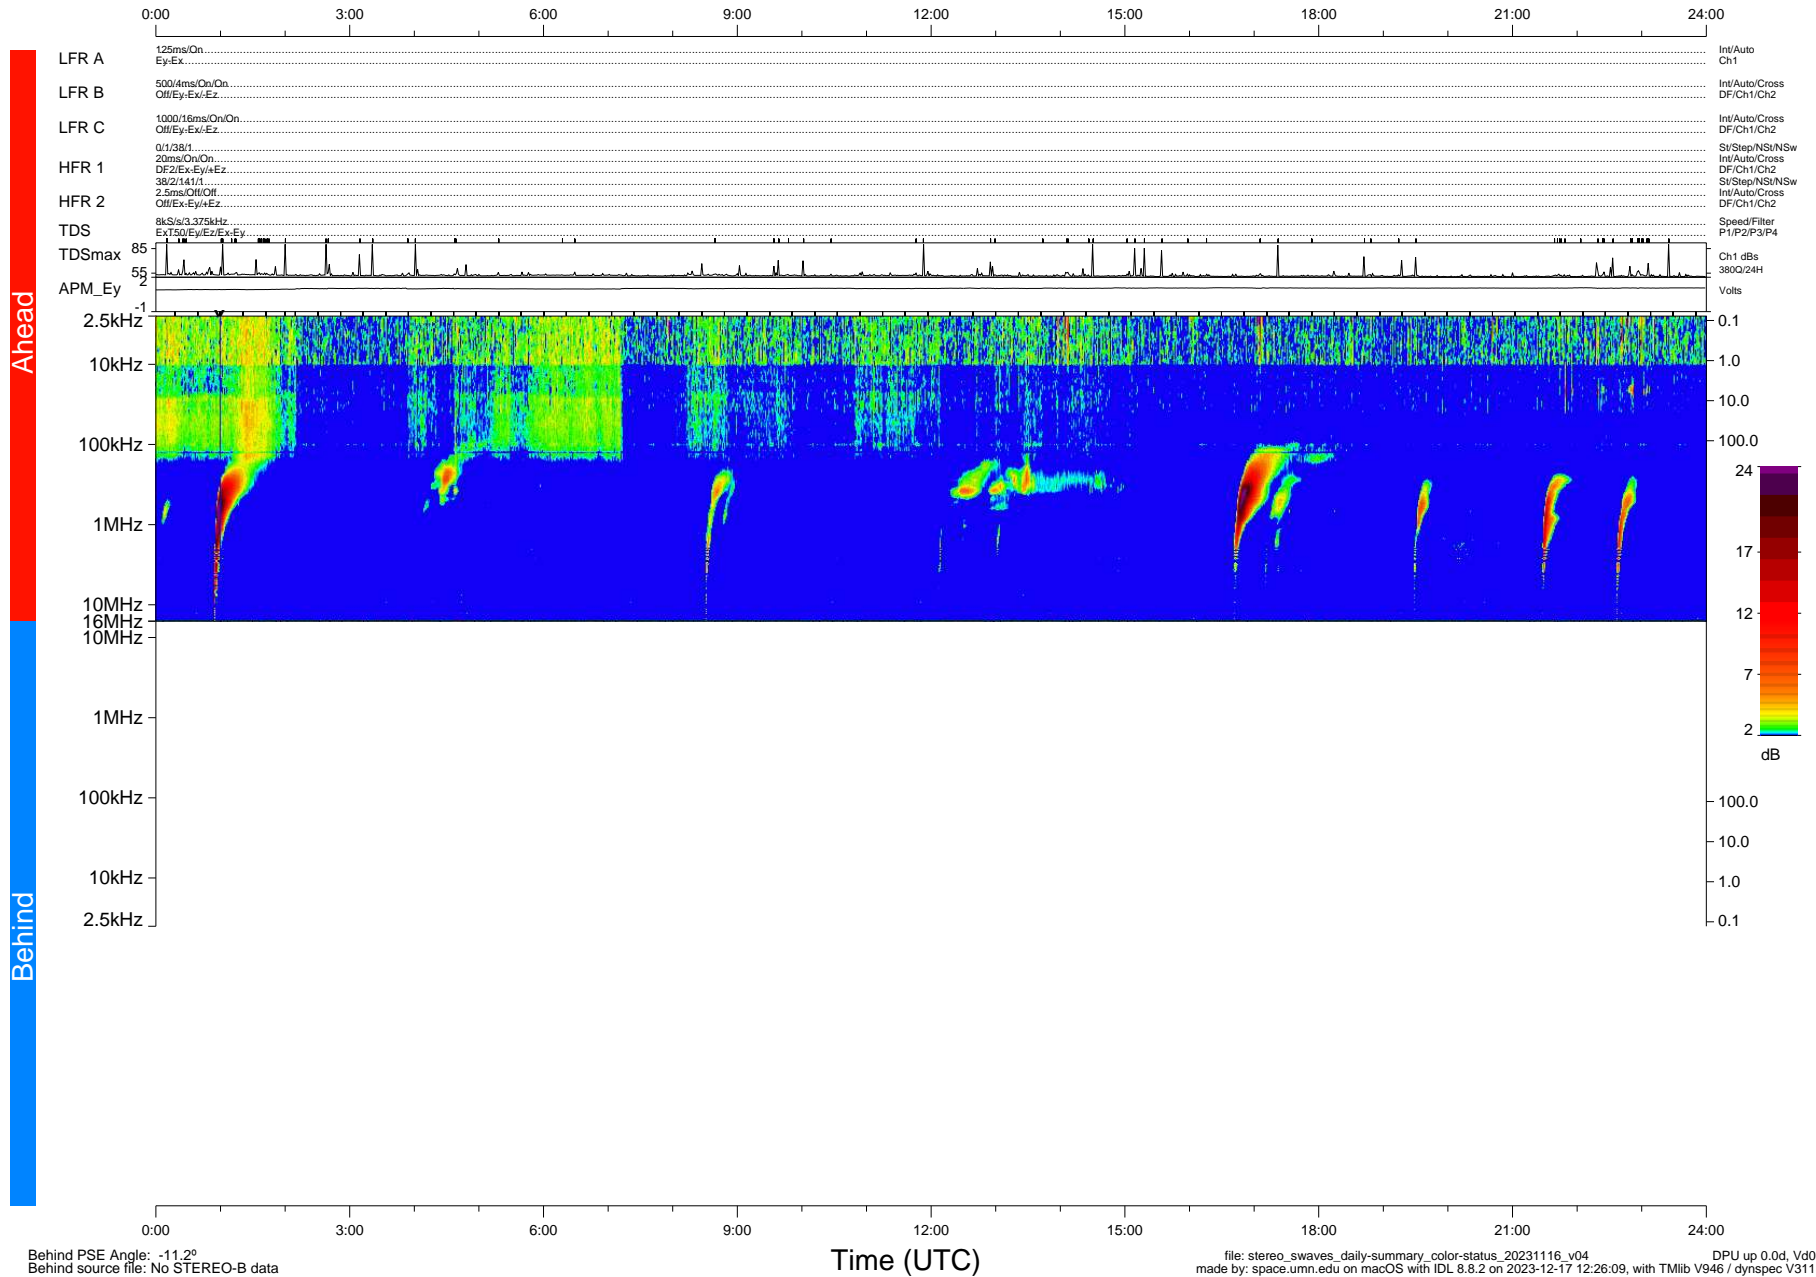

STEREO/WAVES Daily Summary - 16-Nov-2023 (DOY 320)

Ahead source file: swaves_ahead_2023_320_1_05.fin (Recovery: 100.0% HK, 108% Pkts)
 Ahead PSE Angle: 6.0°

DPU up 392.4d, V412d40

Behind PSE Angle: -11.2°
 Behind source file: No STEREO-B data

file: stereo_swaves_daily-summary_color-status_20231116_v04 DPU up 0.0d, Vd0
 made by: space.umn.edu on macOS with IDL 8.8.2 on 2023-12-17 12:26:09, with Tlib V946 / dynspec V311