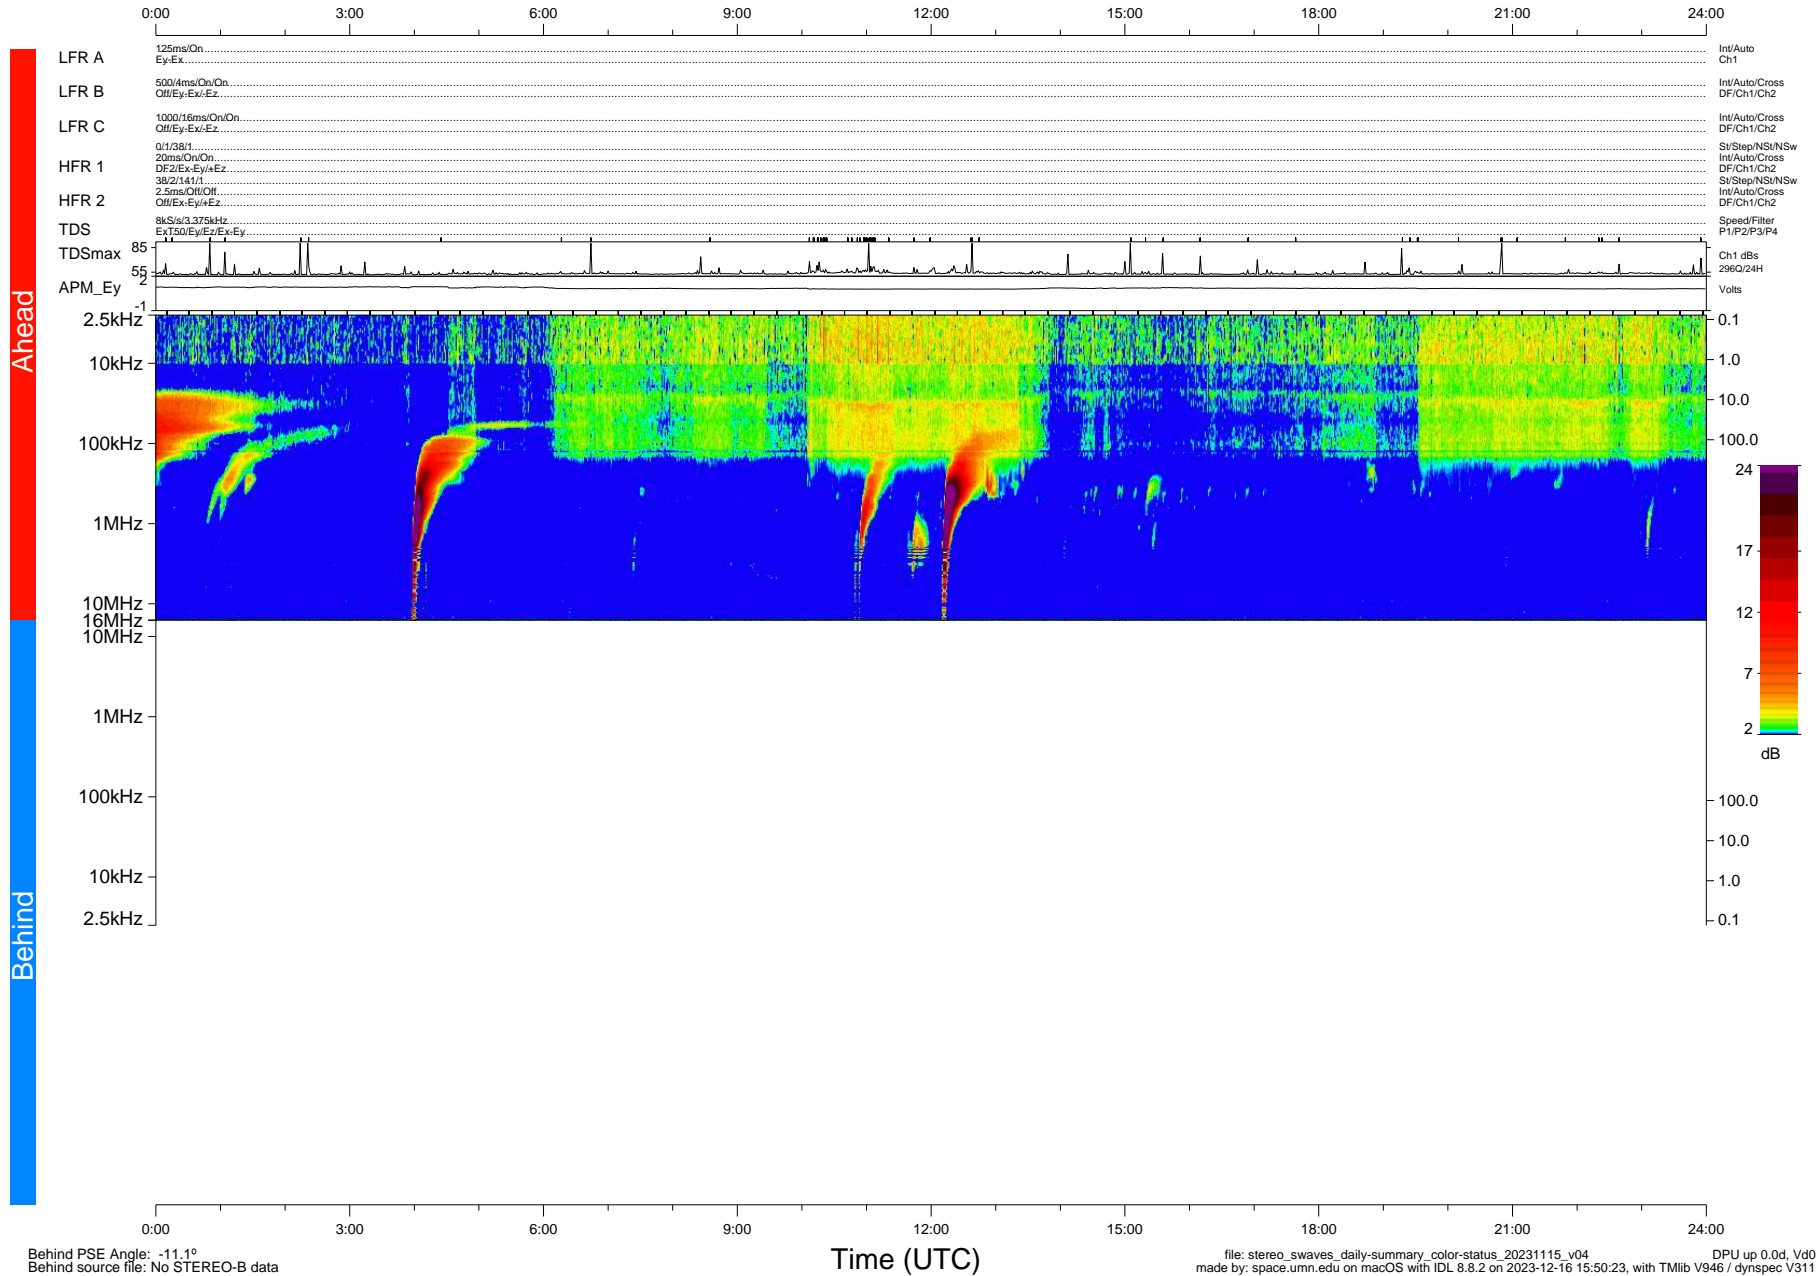

STEREO/WAVES Daily Summary - 15-Nov-2023 (DOY 319)

Ahead source file: swaves_ahead_2023_319_1_06.fin (Recovery: 100.0% HK, 96% Pkts)
Ahead PSE Angle: 6.0°

DPU up 391.4d, V412d40

Behind PSE Angle: -11.1°
Behind source file: No STEREO-B data