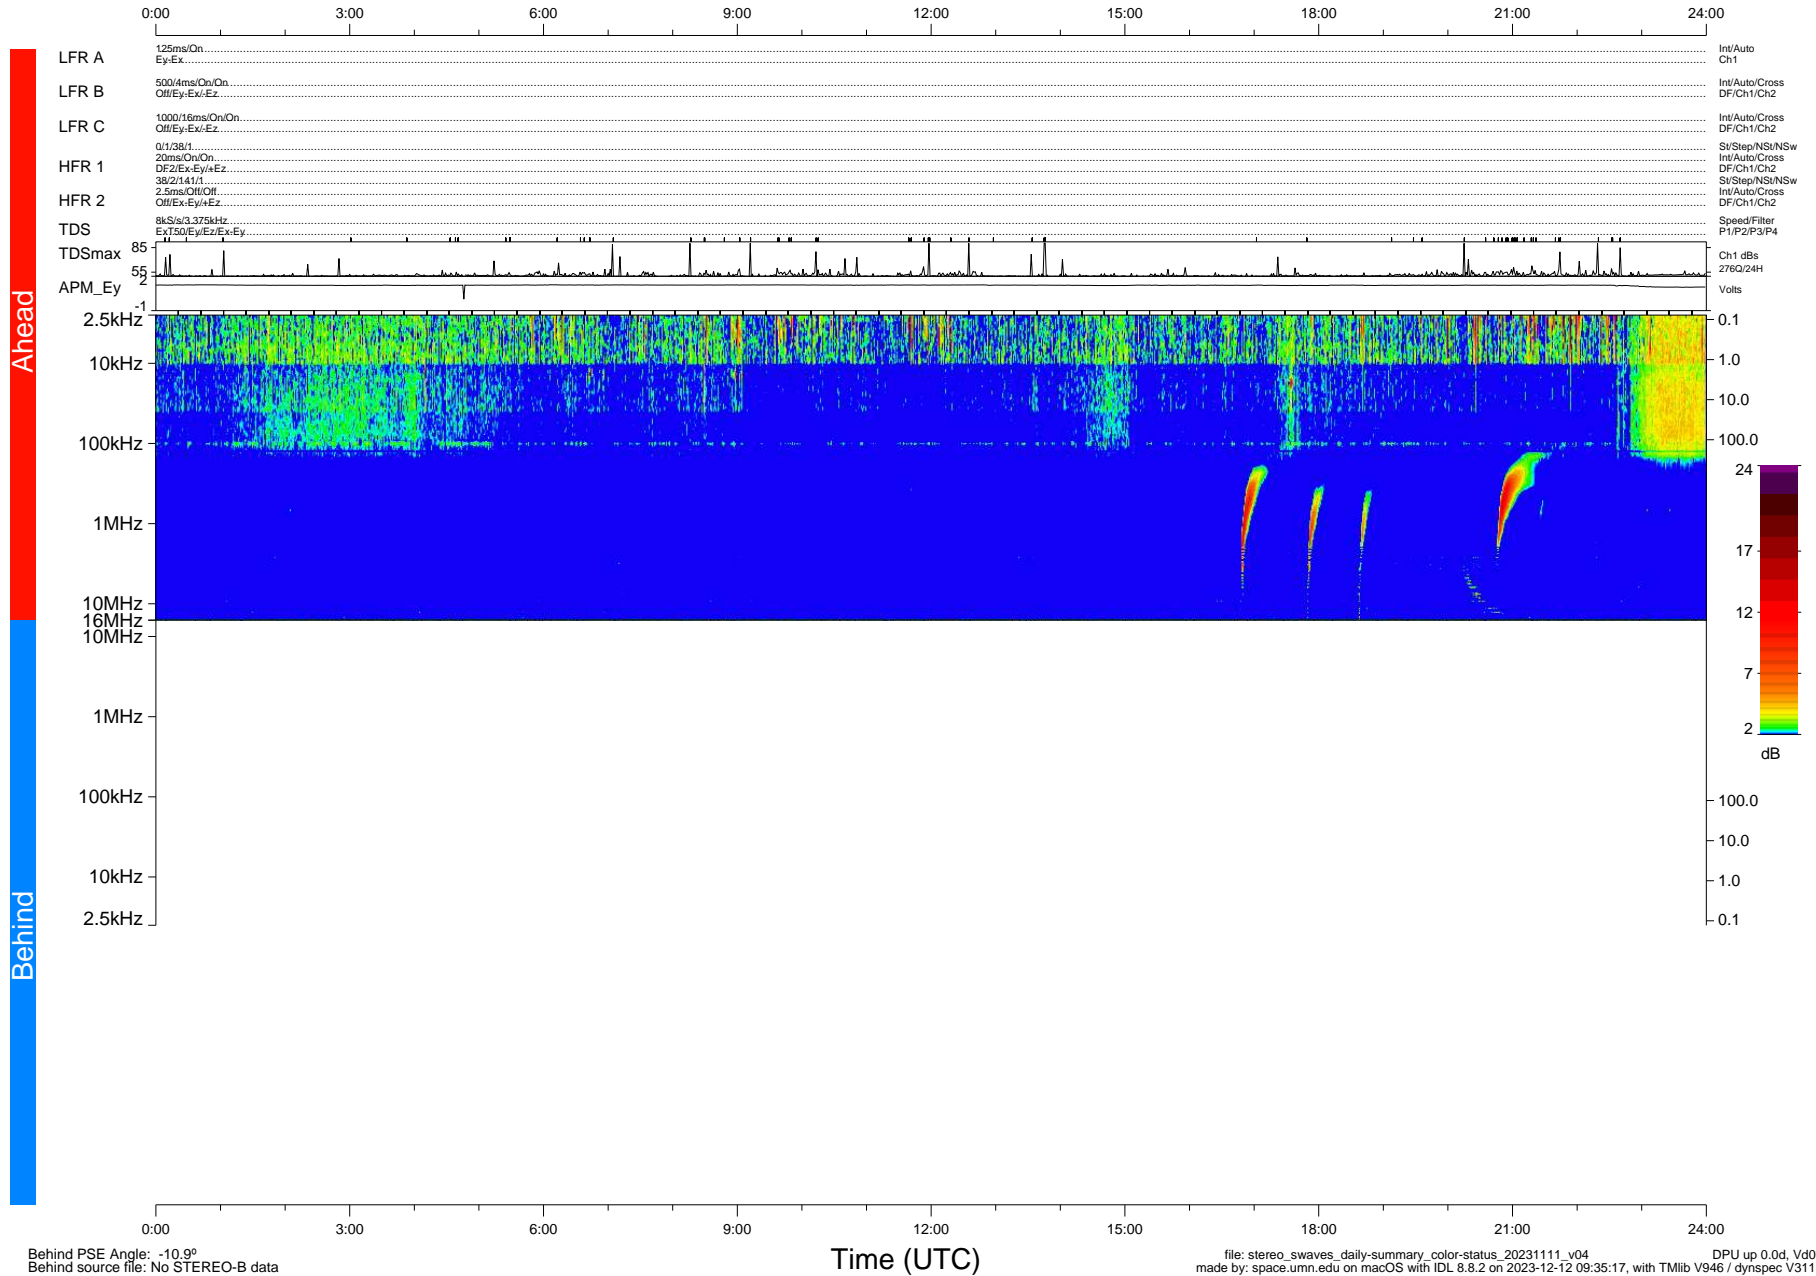

STEREO/WAVES Daily Summary - 11-Nov-2023 (DOY 315)

Ahead source file: swaves_ahead_2023_315_1_06.fin (Recovery: 100.1% HK, 93% Pkts)
Ahead PSE Angle: 5.8°

DPU up 387.4d, V412d40

Behind PSE Angle: -10.9°
Behind source file: No STEREO-B data