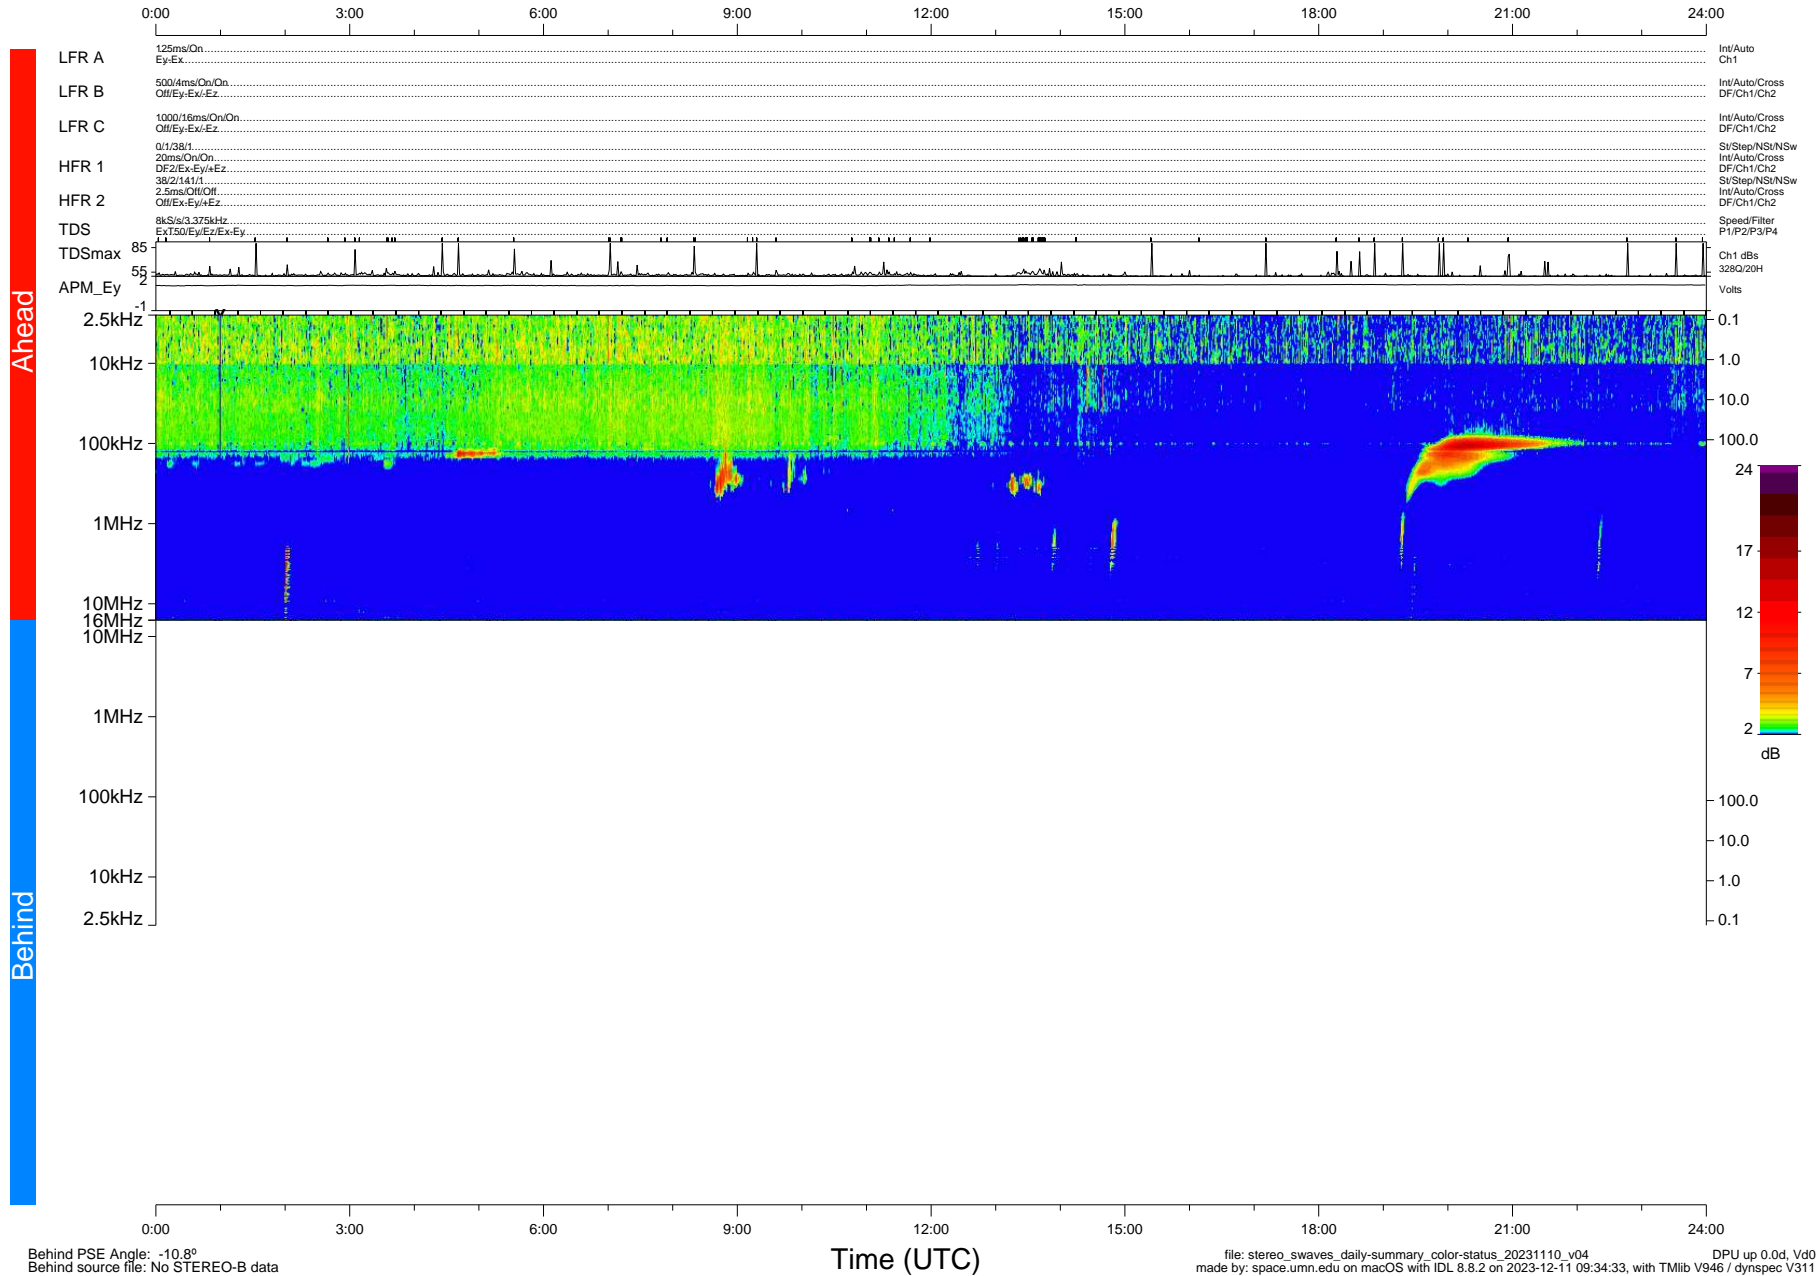

STEREO/WAVES Daily Summary - 10-Nov-2023 (DOY 314)

Ahead source file: swaves_ahead_2023_314_1_05.fin (Recovery: 100.0% HK, 100% Pkts)
 Ahead PSE Angle: 5.8°

DPU up 386.4d, V412d40

Behind PSE Angle: -10.8°
 Behind source file: No STEREO-B data

file: stereo_swaves_daily-summary_color-status_20231110_v04 DPU up 0.0d, Vd0
 made by: space.umn.edu on macOS with IDL 8.8.2 on 2023-12-11 09:34:33, with Tlib V946 / dynspec V311