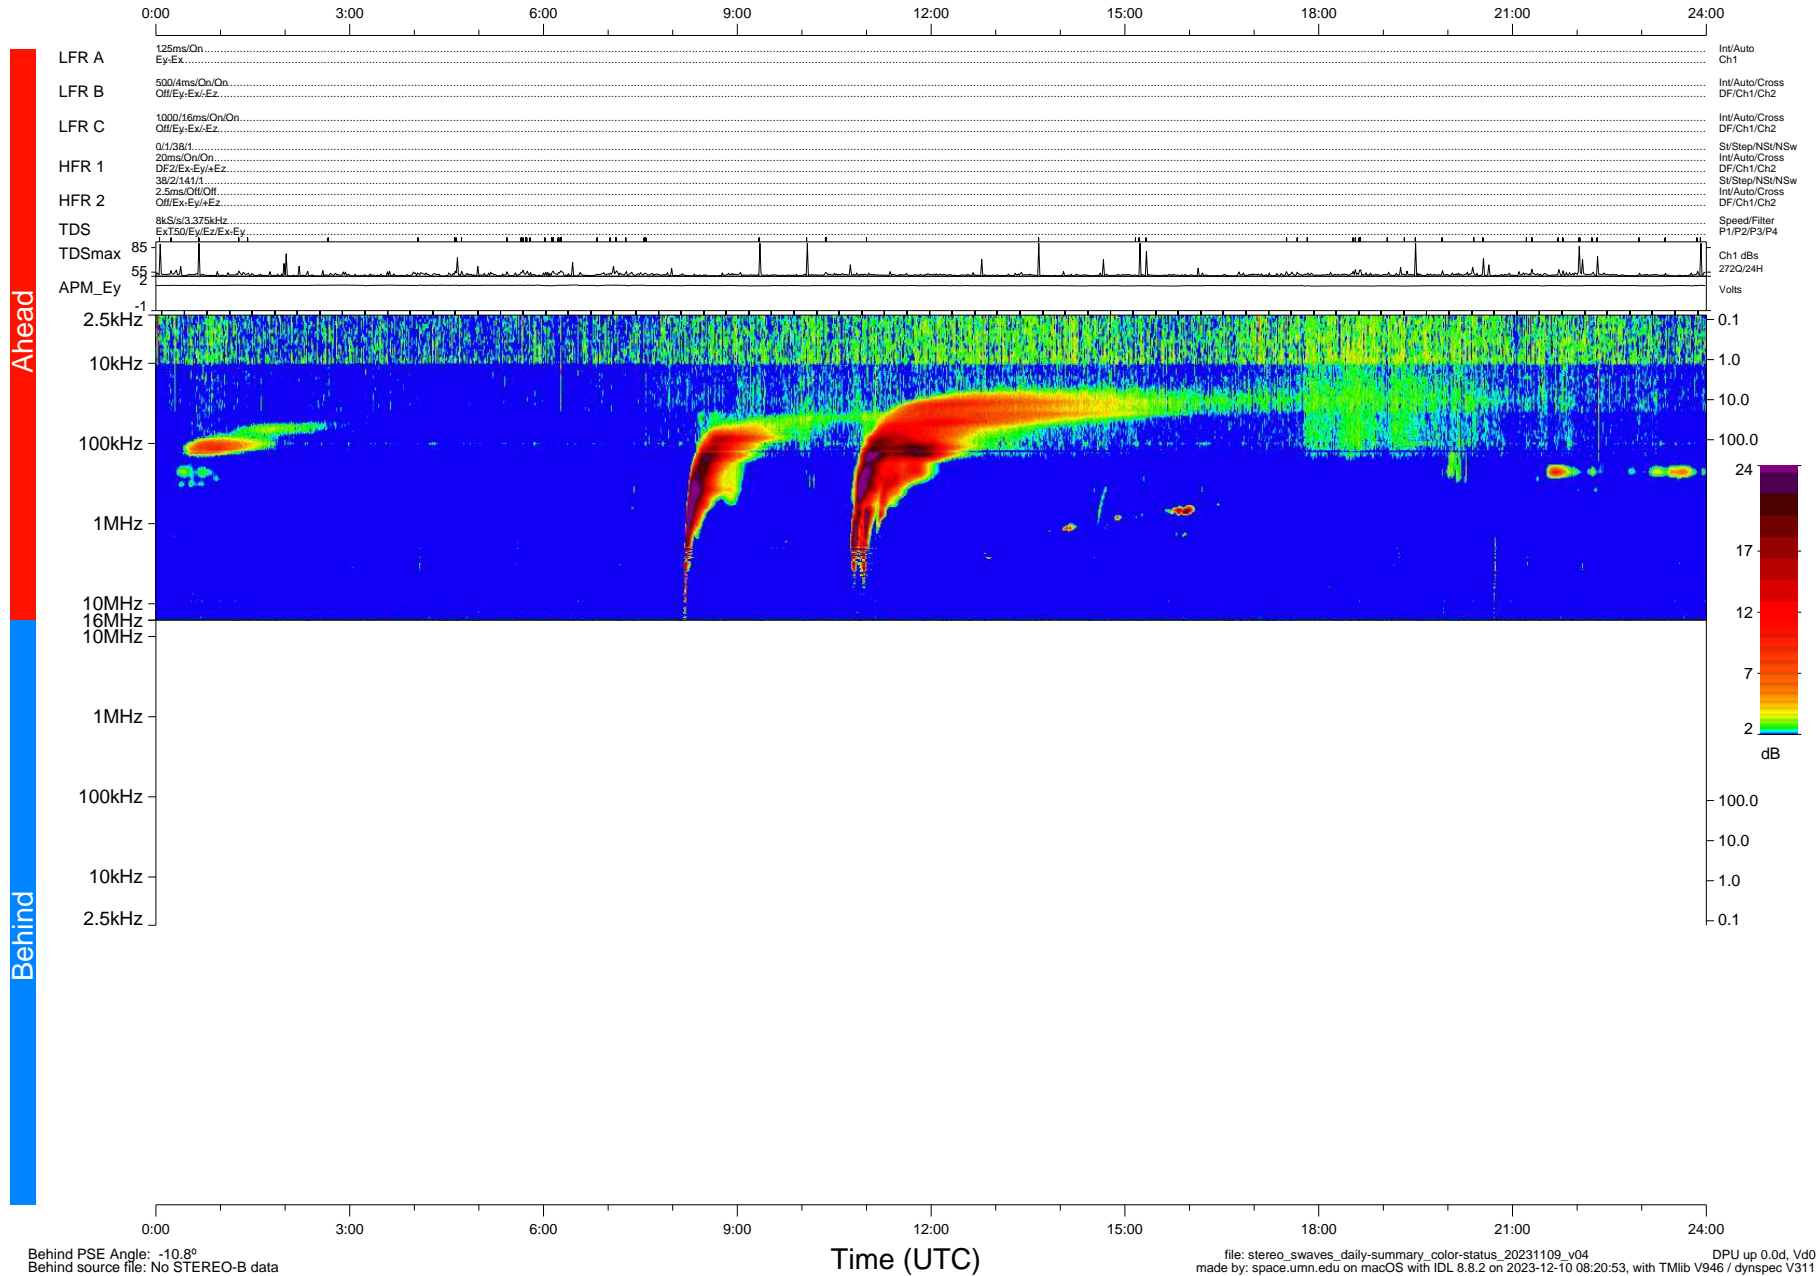

STEREO/WAVES Daily Summary - 09-Nov-2023 (DOY 313)

Ahead source file: swaves_ahead_2023_313_1_05.fin (Recovery: 100.0% HK, 92% PKts)
Ahead PSE Angle: 5.8°

DPU up 385.4d, V412d40

Behind PSE Angle: -10.8°
Behind source file: No STEREO-B data