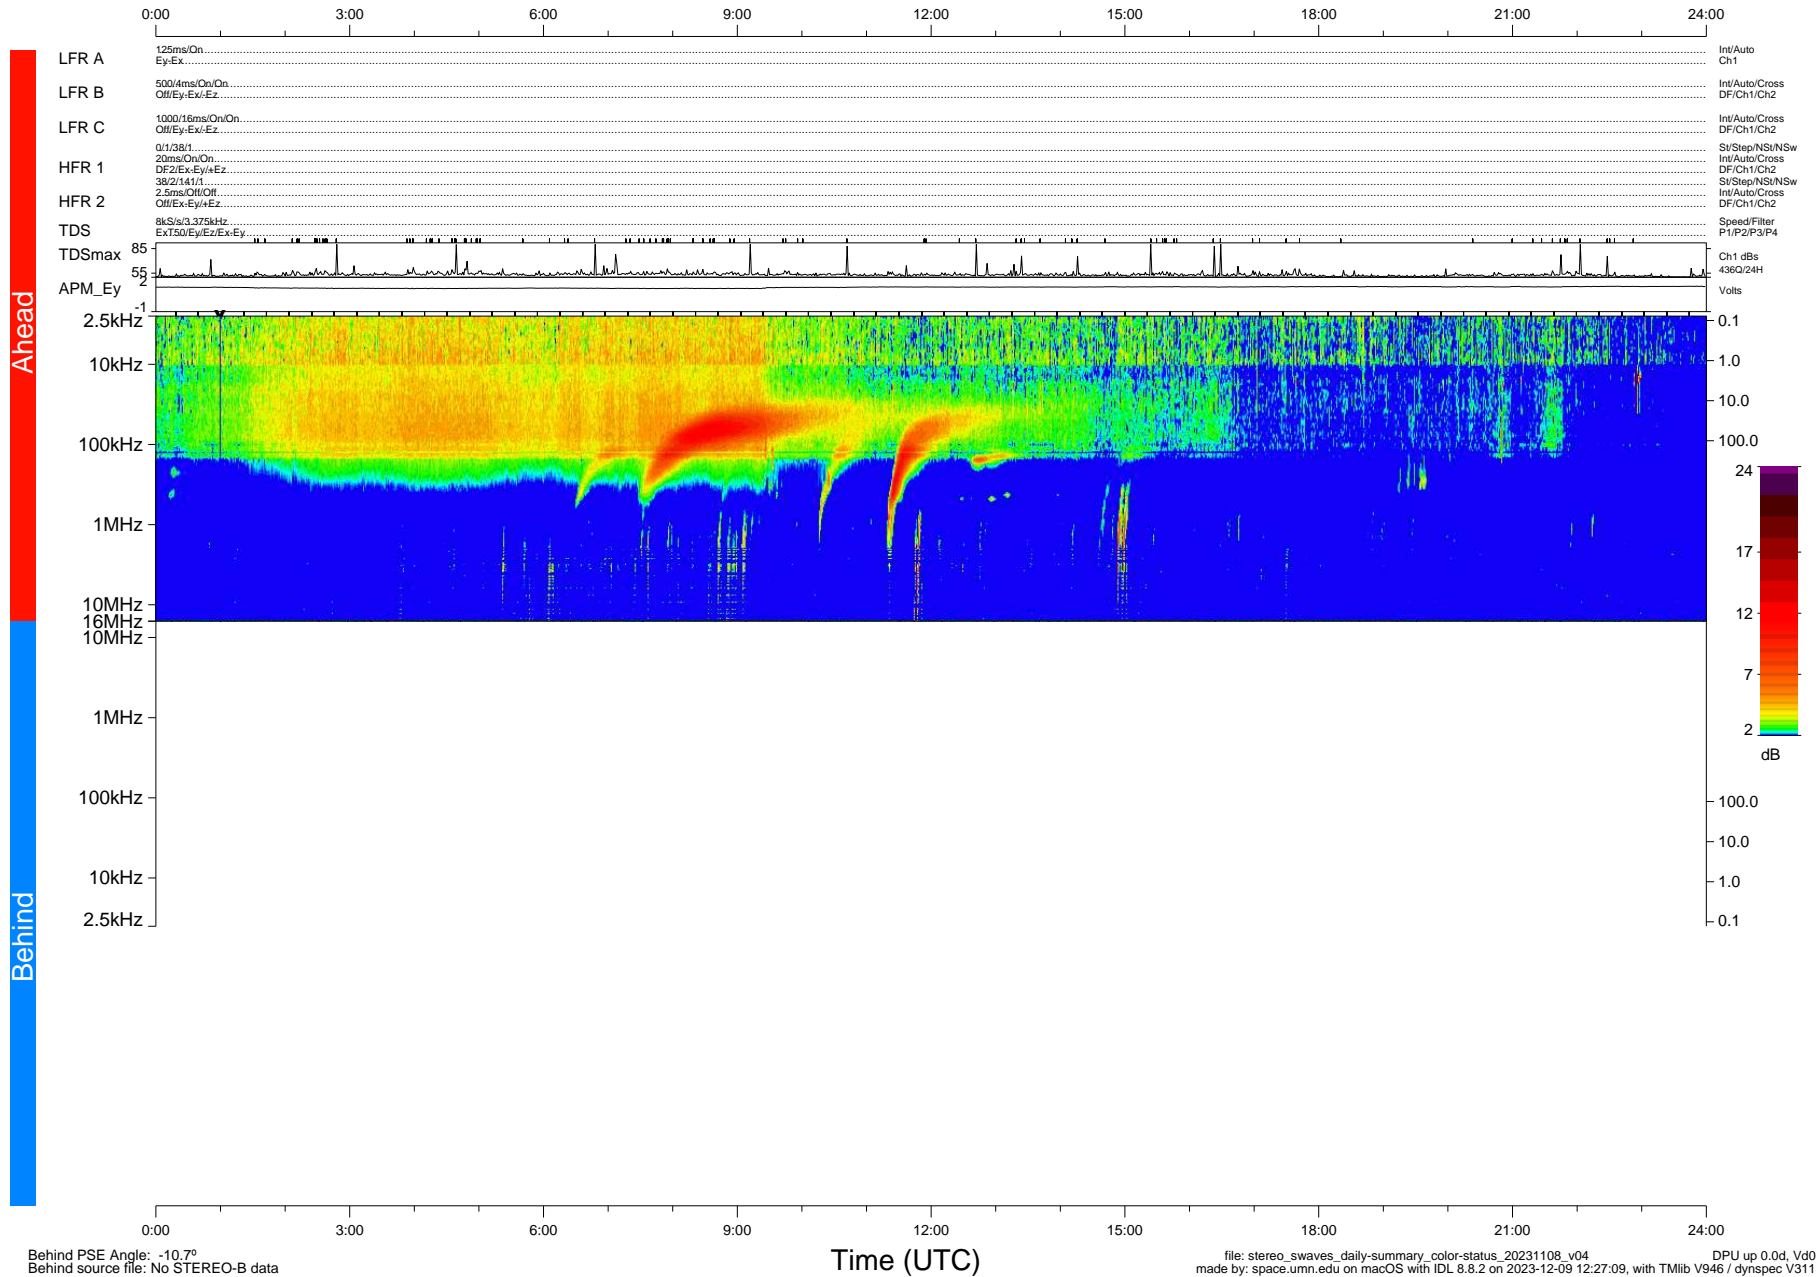

STEREO/WAVES Daily Summary - 08-Nov-2023 (DOY 312)

Ahead source file: swaves_ahead_2023_312_1_05.fin (Recovery: 100.0% HK, 116% Pkts)
 Ahead PSE Angle: 5.7°

DPU up 384.4d, V412d40

Behind PSE Angle: -10.7°
 Behind source file: No STEREO-B data

file: stereo_swaves_daily-summary_color-status_20231108_v04 DPU up 0.0d, Vd0
 made by: space.umn.edu on macOS with IDL 8.8.2 on 2023-12-09 12:27:09, with TLib V946 / dynspec V311