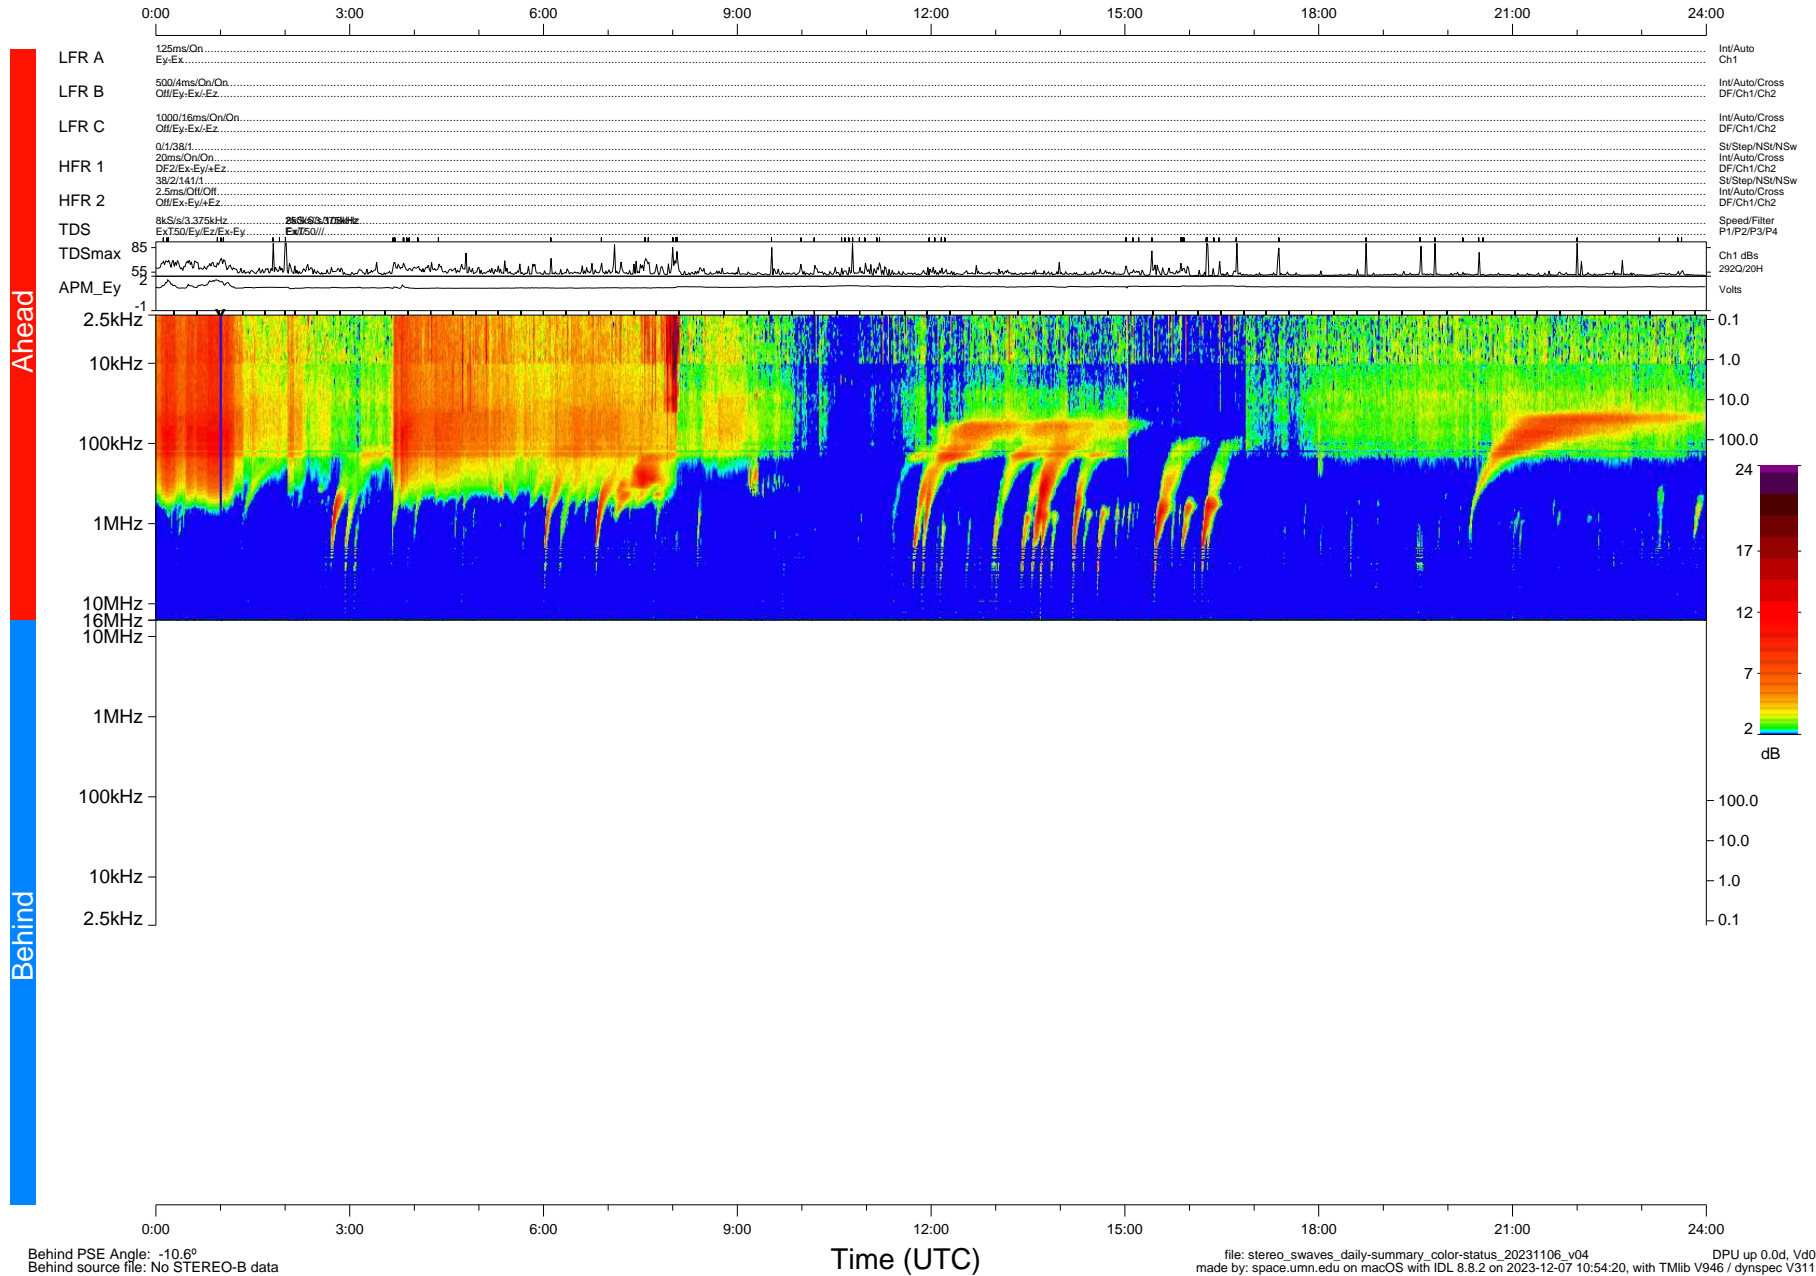

STEREO/WAVES Daily Summary - 06-Nov-2023 (DOY 310)

Ahead source file: swaves_ahead_2023_310_1_05.fin (Recovery: 100.0% HK, 94% Pkts)
 Ahead PSE Angle: 5.6°

DPU up 382.4d, V412d40

Behind PSE Angle: -10.6°
 Behind source file: No STEREO-B data

file: stereo_swaves_daily-summary_color-status_20231106_v04
 made by: space.umn.edu on macOS with IDL 8.8.2 on 2023-12-07 10:54:20, with Tmlib V946 / dynspec V311
 DPU up 0.0d, Vd0