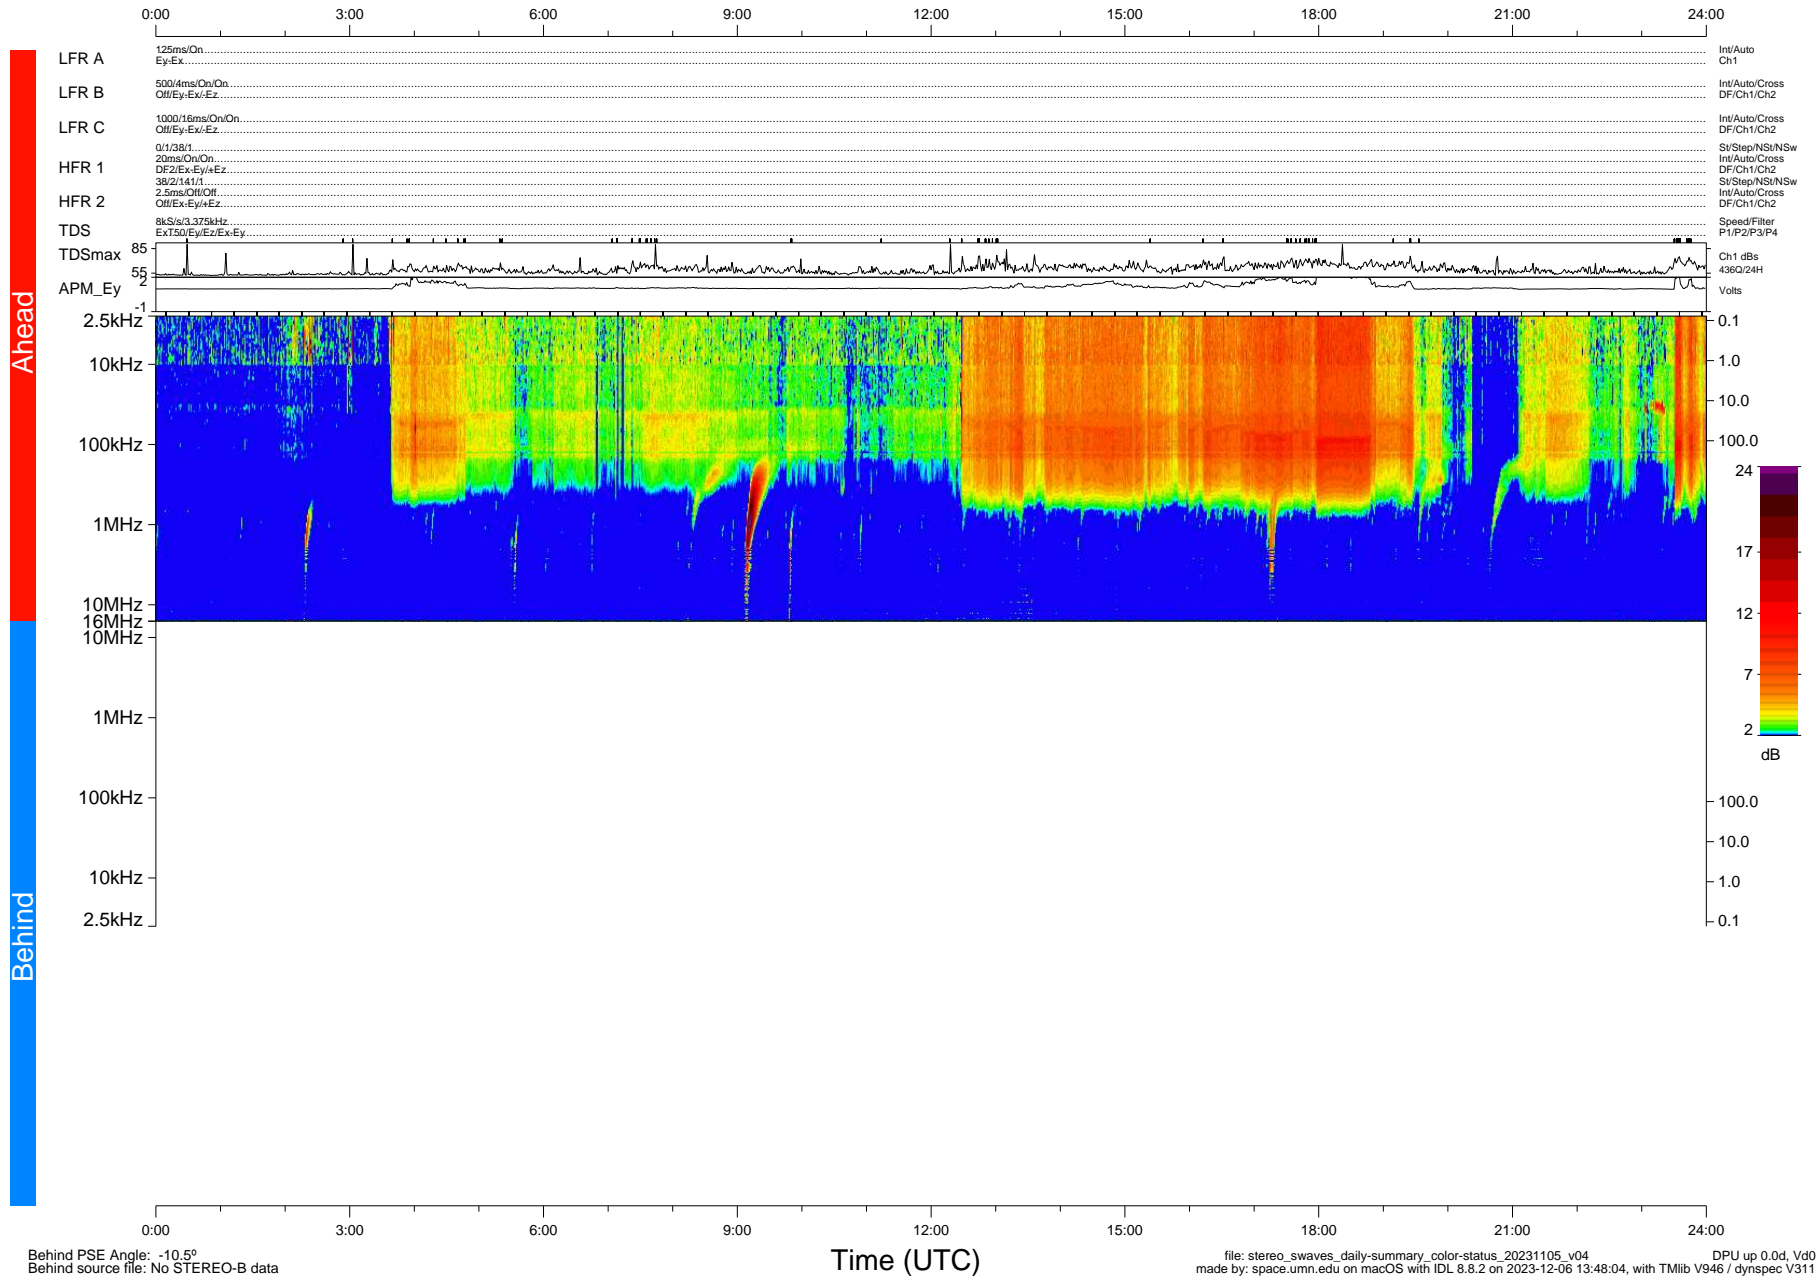

# STEREO/WAVES Daily Summary - 05-Nov-2023 (DOY 309)

Ahead source file: swaves\_ahead\_2023\_309\_1\_05.fin (Recovery: 100.0% HK, 116% Pkts)  
 Ahead PSE Angle: 5.6°

DPU up 381.4d, V412d40

Behind PSE Angle: -10.5°  
 Behind source file: No STEREO-B data

Time (UTC)

file: stereo\_swaves\_daily-summary\_color-status\_20231105\_v04  
 made by: space.umn.edu on macOS with IDL 8.8.2 on 2023-12-06 13:48:04, with Tlib V946 / dynspec V311  
 DPU up 0.0d, Vd0