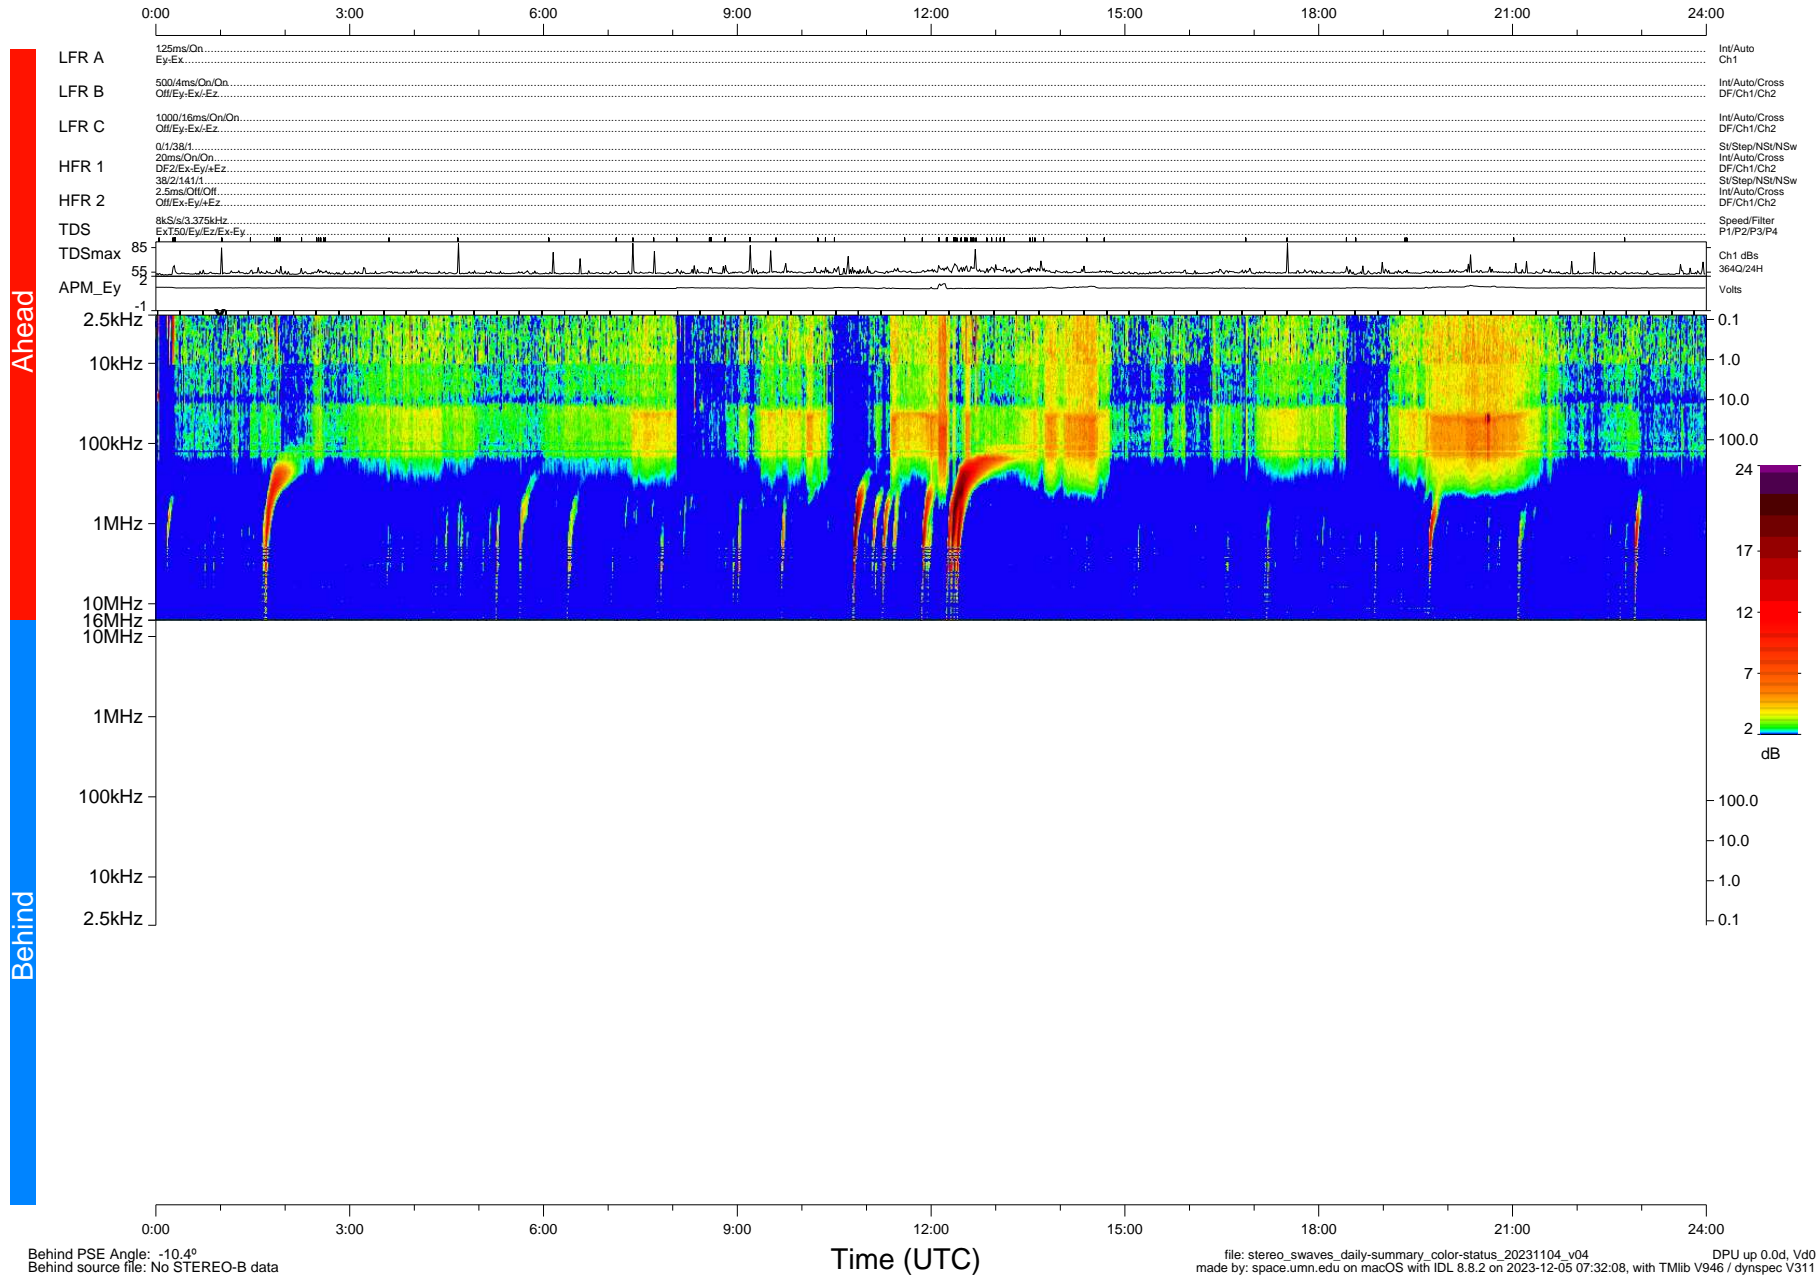

STEREO/WAVES Daily Summary - 04-Nov-2023 (DOY 308)

Ahead source file: swaves_ahead_2023_308_1_05.fin (Recovery: 100.0% HK, 106% Pkts)
Ahead PSE Angle: 5.6°

DPU up 380.4d, V412d40

Behind PSE Angle: -10.4°
Behind source file: No STEREO-B data