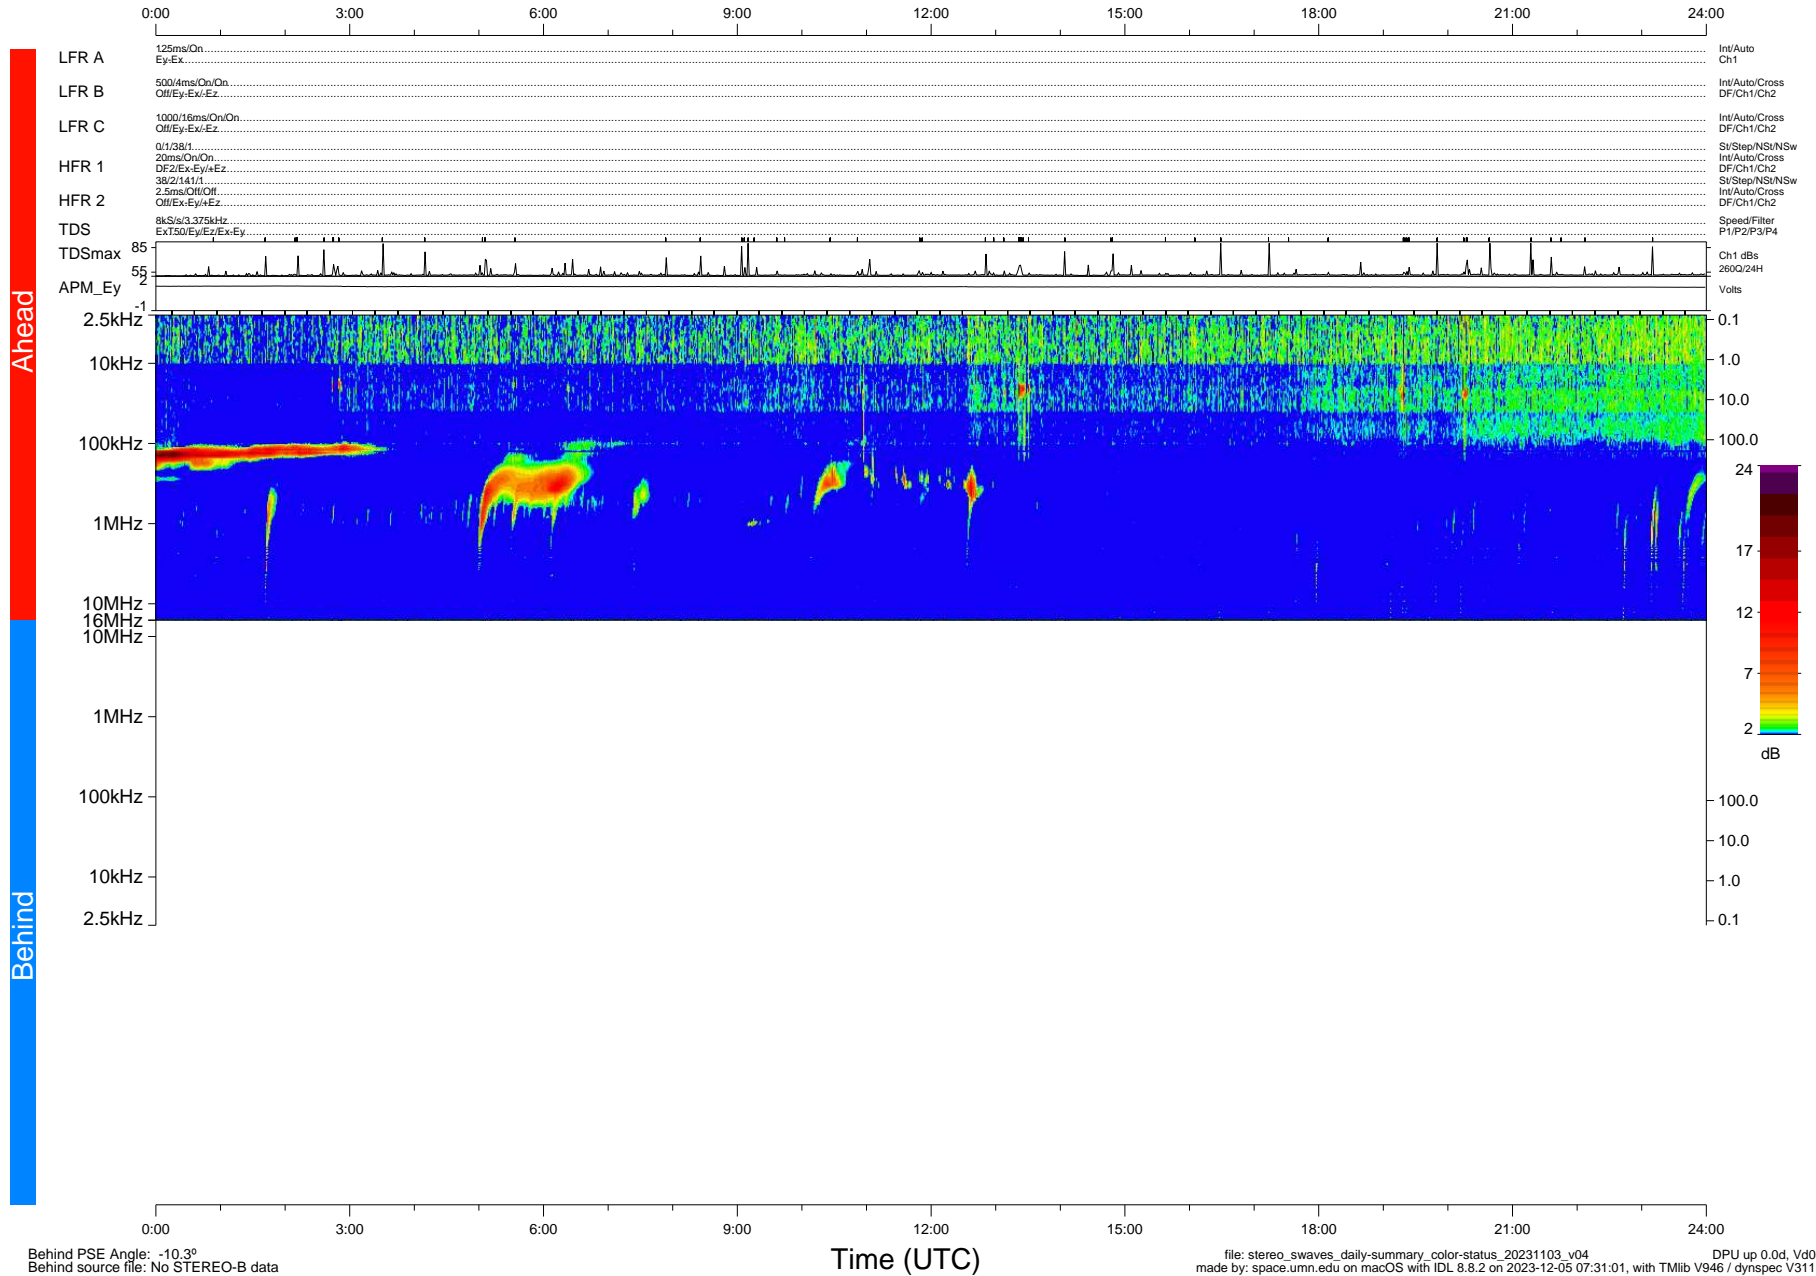

STEREO/WAVES Daily Summary - 03-Nov-2023 (DOY 307)

Ahead source file: swaves_ahead_2023_307_1_05.fin (Recovery: 100.0% HK, 90% Pkts)
Ahead PSE Angle: 5.5°

DPU up 379.4d, V412d40

Behind PSE Angle: -10.3°
Behind source file: No STEREO-B data