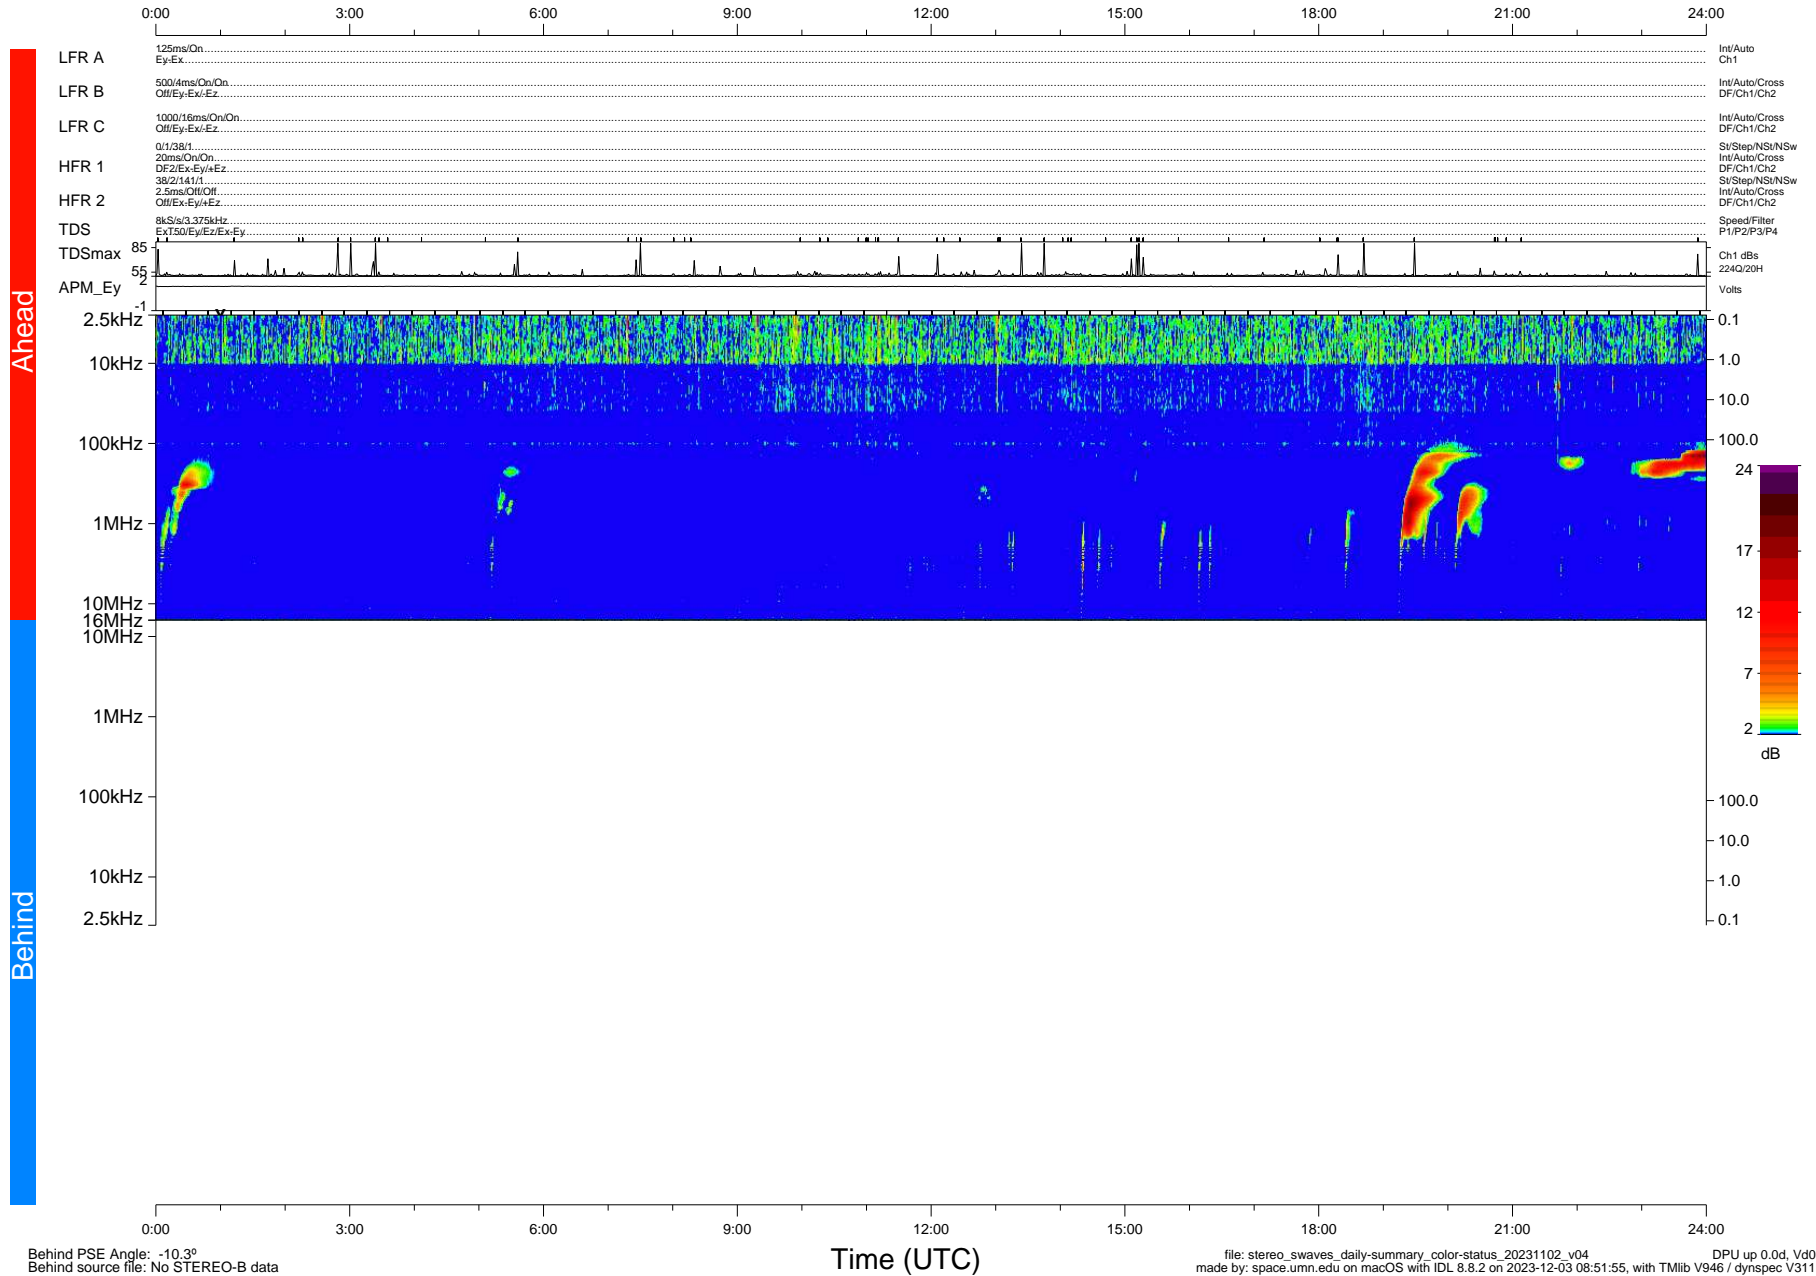

STEREO/WAVES Daily Summary - 02-Nov-2023 (DOY 306)

Ahead source file: swaves_ahead_2023_306_1_05.fin (Recovery: 100.0% HK, 85% PKts)
Ahead PSE Angle: 5.5°

DPU up 378.4d, V412d40

Behind PSE Angle: -10.3°
Behind source file: No STEREO-B data

Time (UTC)