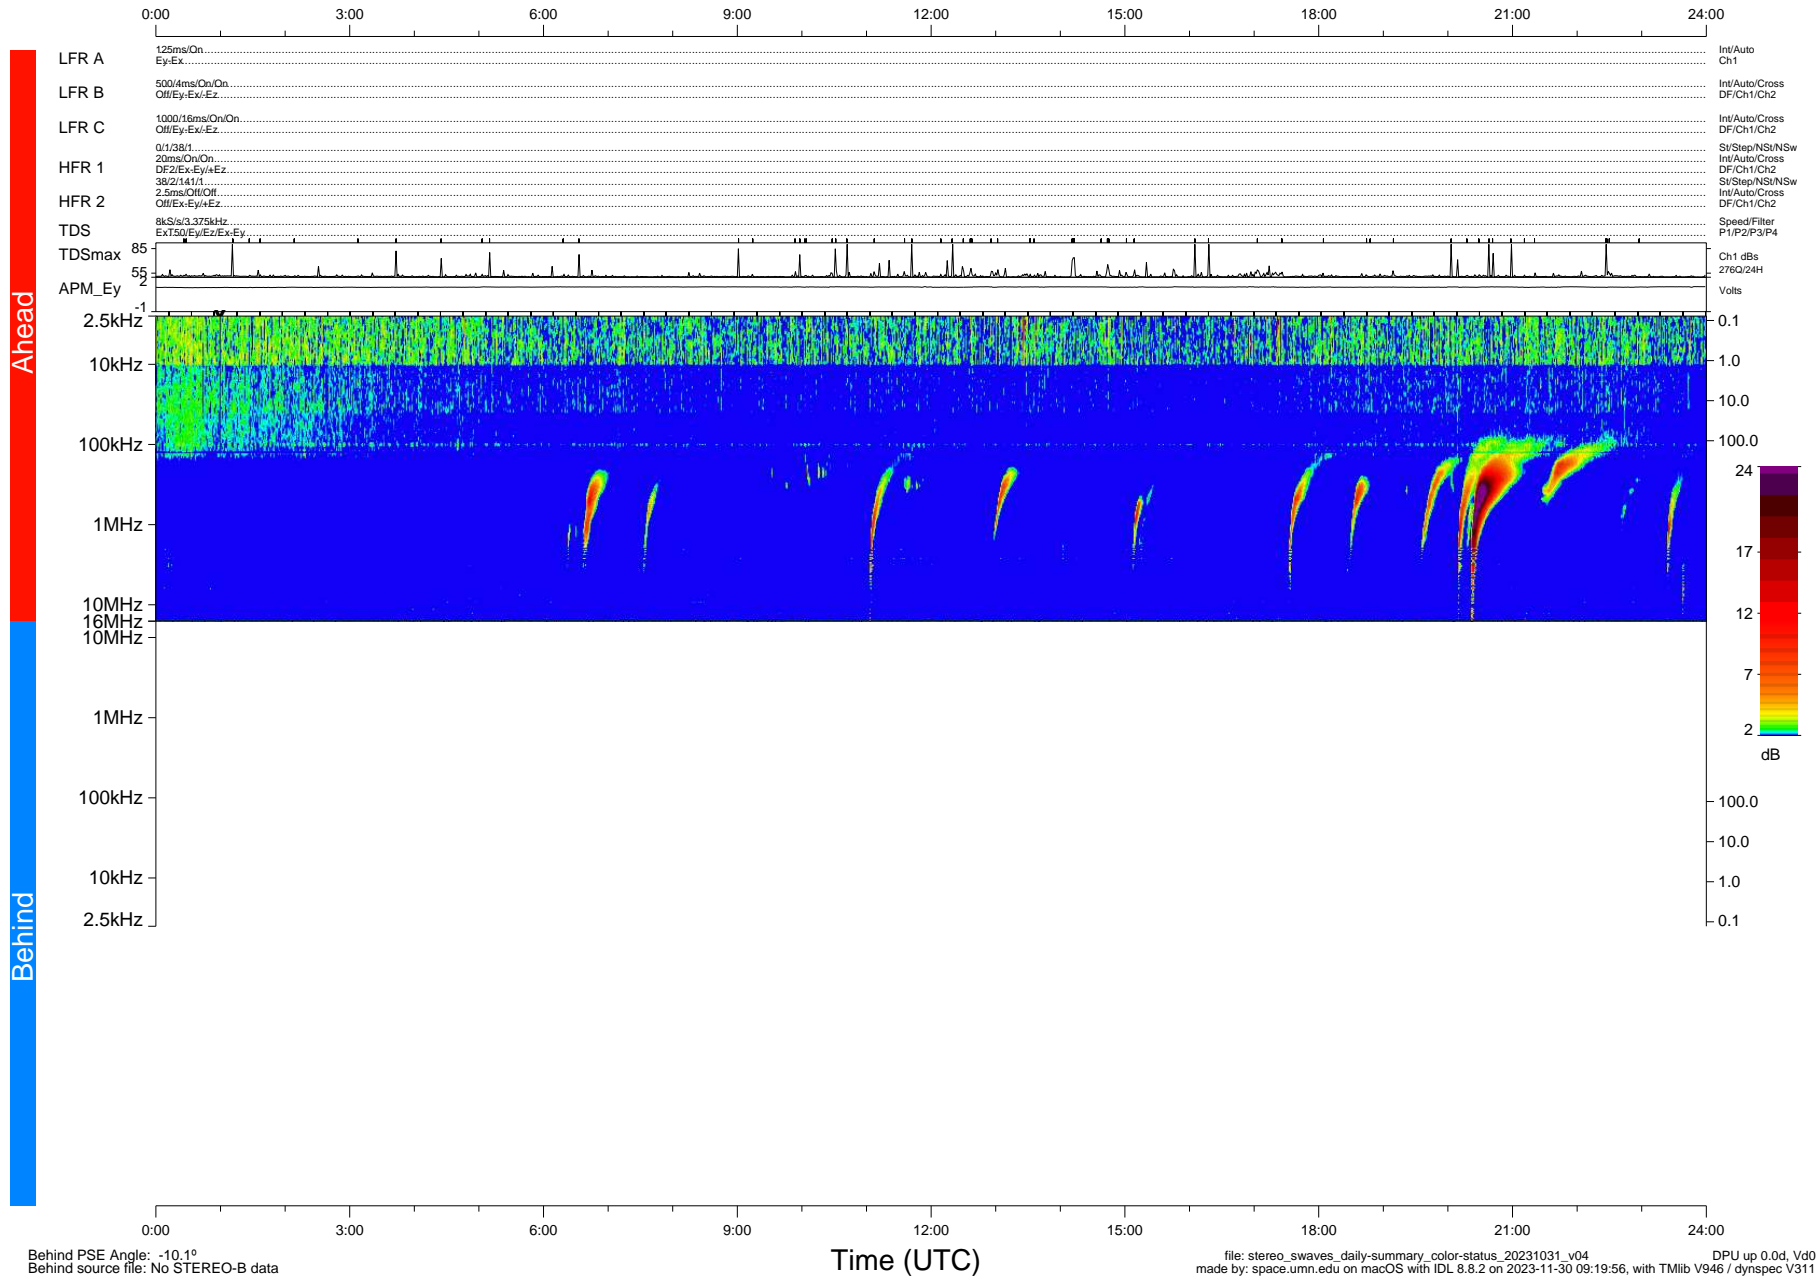

STEREO/WAVES Daily Summary - 31-Oct-2023 (DOY 304)

Ahead source file: swaves_ahead_2023_304_1_05.fin (Recovery: 100.0% HK, 93% PKts)
 Ahead PSE Angle: 5.4°

DPU up 376.4d, V412d40

Behind PSE Angle: -10.1°
 Behind source file: No STEREO-B data

file: stereo_swaves_daily-summary_color-status_20231031_v04
 made by: space.umn.edu on macOS with IDL 8.8.2 on 2023-11-30 09:19:56, with Tlib V946 / dynspec V311
 DPU up 0.0d, Vd0