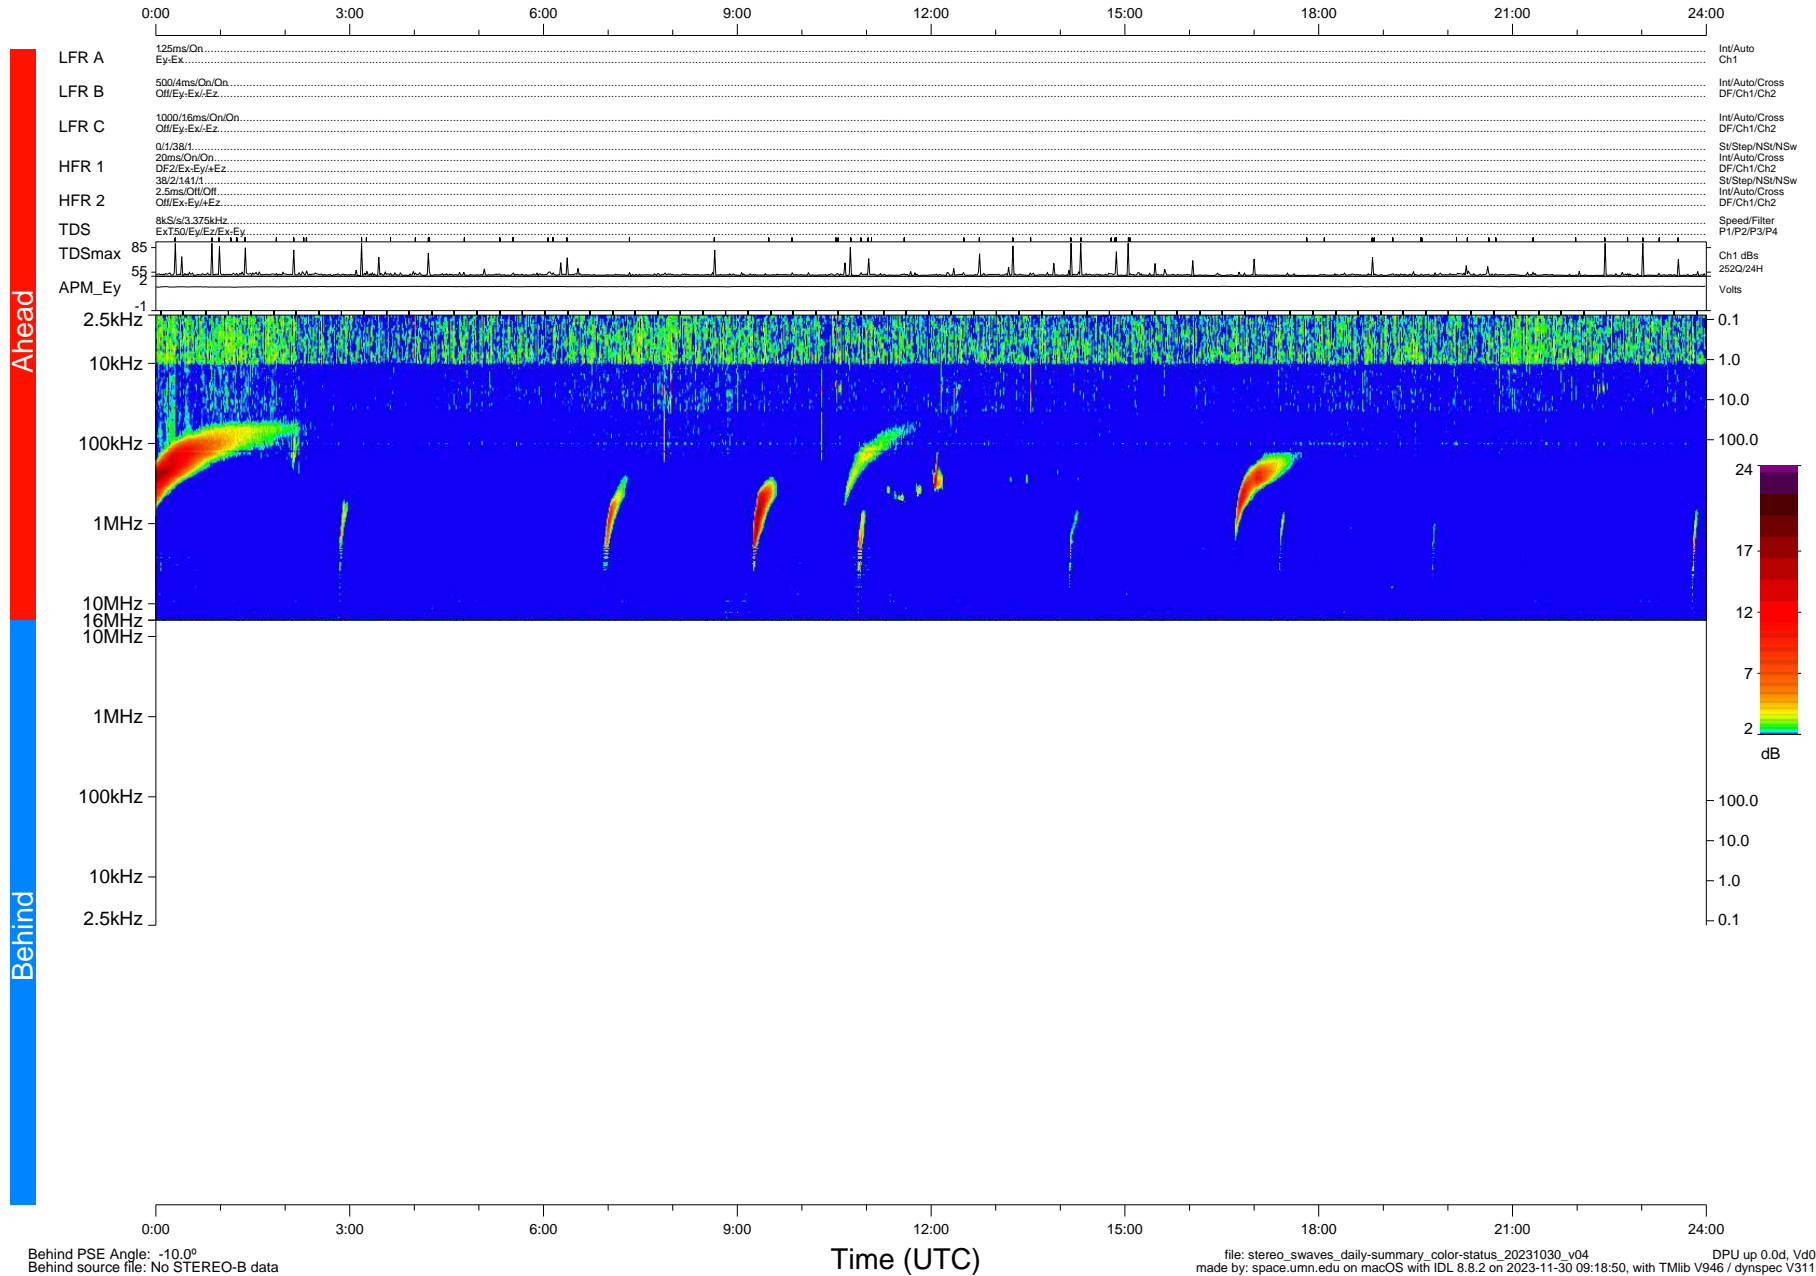

STEREO/WAVES Daily Summary - 30-Oct-2023 (DOY 303)

Ahead source file: swaves_ahead_2023_303_1_05.fin (Recovery: 100.0% HK, 89% PKts)
Ahead PSE Angle: 5.4°

DPU up 375.4d, V412d40

Behind PSE Angle: -10.0°
Behind source file: No STEREO-B data

Time (UTC)