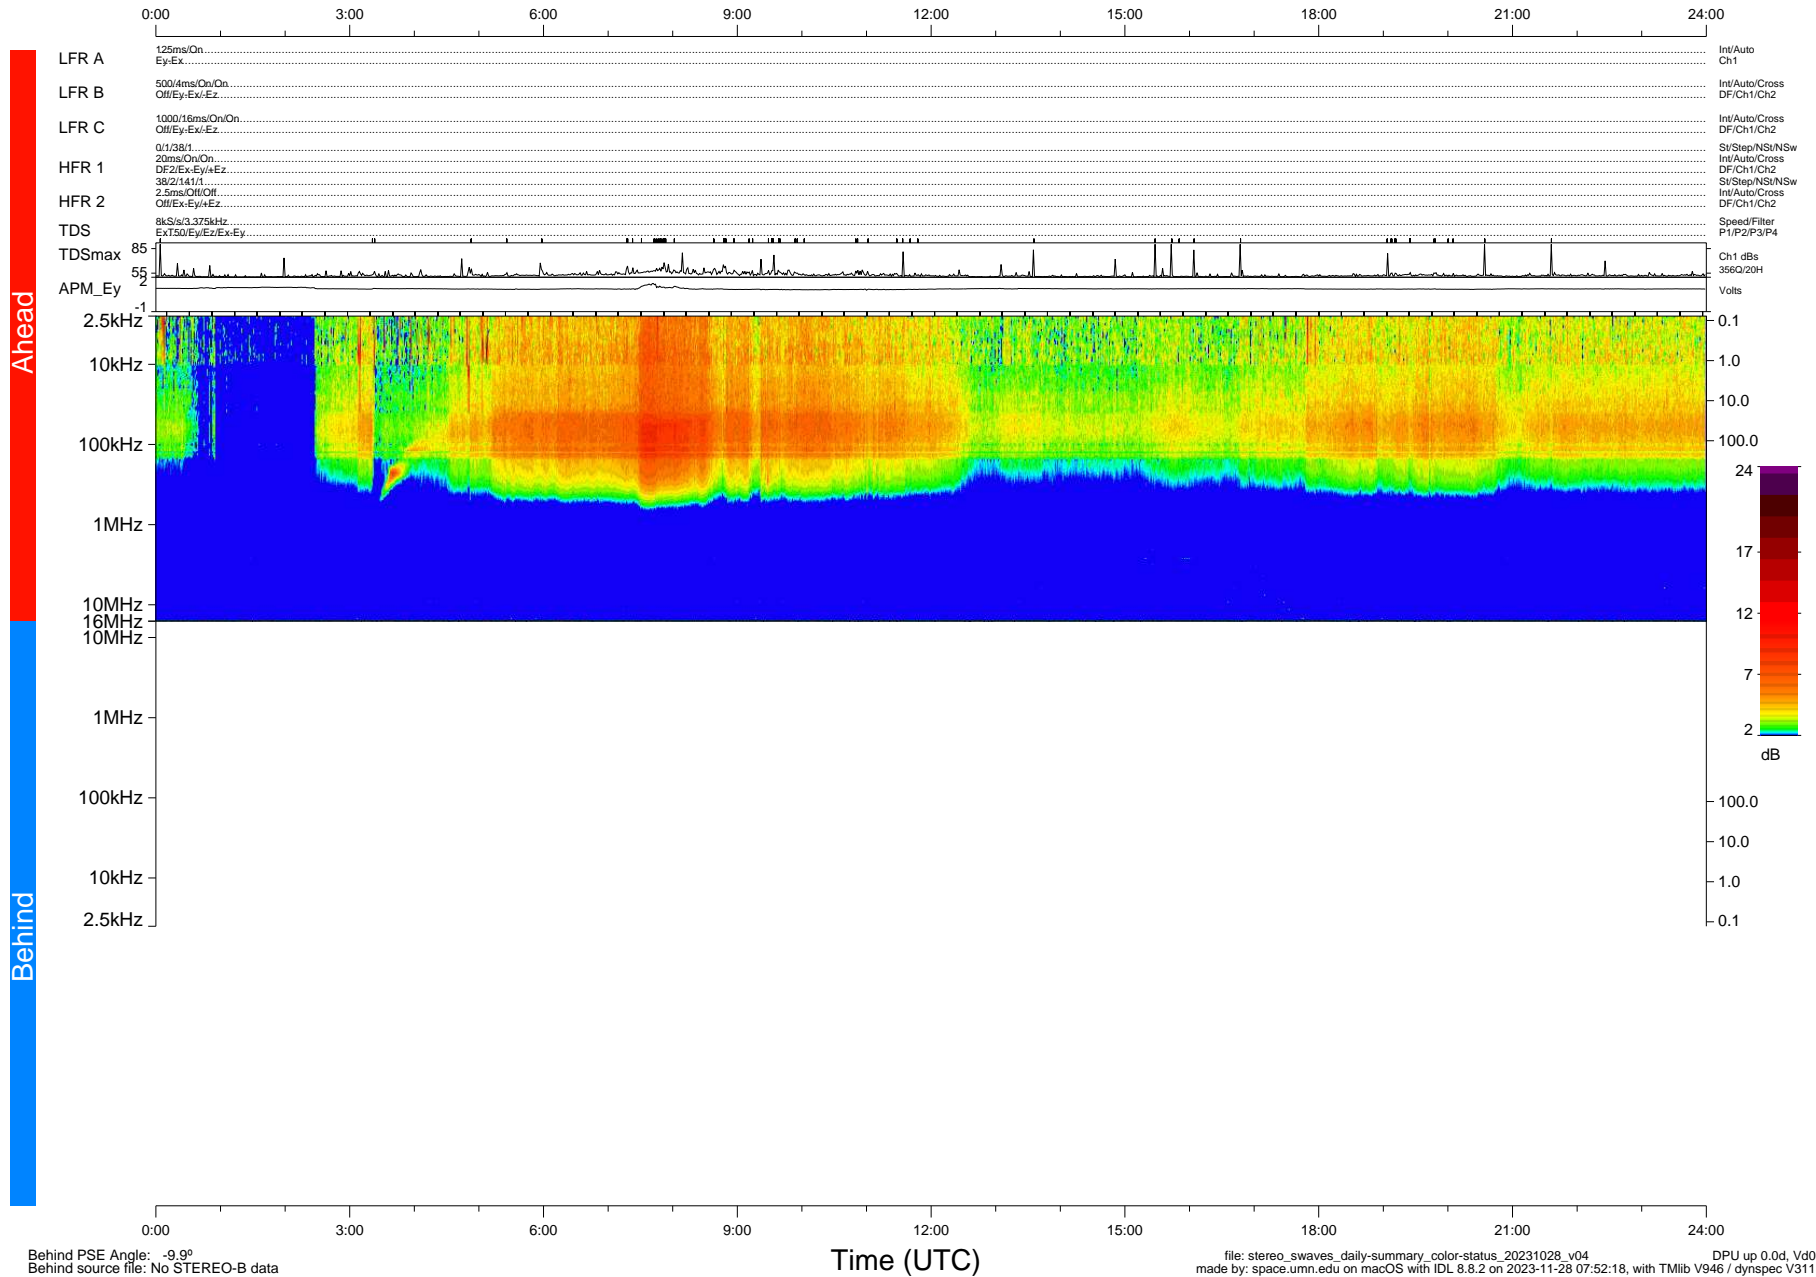

STEREO/WAVES Daily Summary - 28-Oct-2023 (DOY 301)

Ahead source file: swaves_ahead_2023_301_1_05.fin (Recovery: 100.0% HK, 104% Pkts)
 Ahead PSE Angle: 5.3°

DPU up 373.4d, V412d40

Behind PSE Angle: -9.9°
 Behind source file: No STEREO-B data

Time (UTC)

file: stereo_swaves_daily-summary_color-status_20231028_v04
 made by: space.umn.edu on macOS with IDL 8.8.2 on 2023-11-28 07:52:18, with Tlib V946 / dynspec V311
 DPU up 0.0d, Vd0