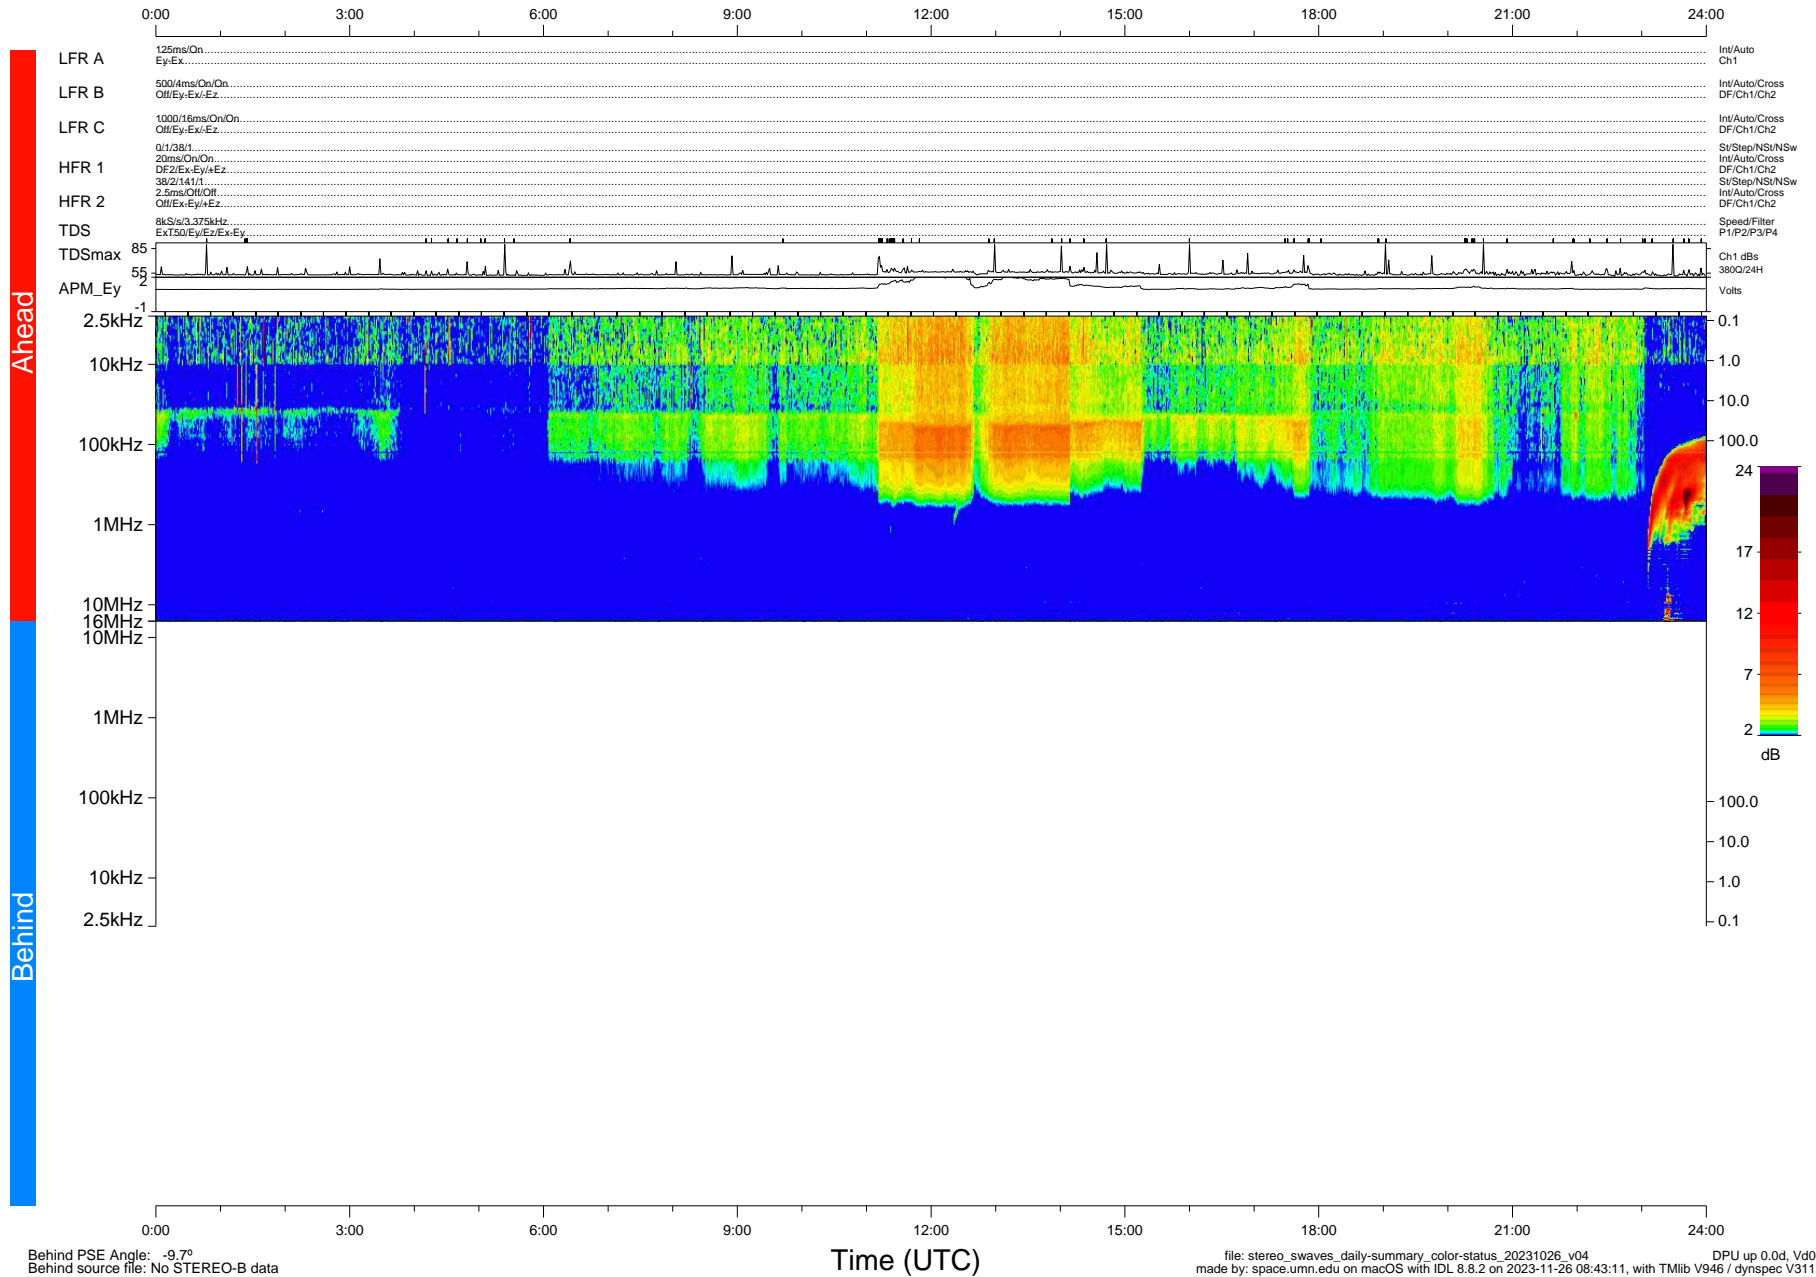

STEREO/WAVES Daily Summary - 26-Oct-2023 (DOY 299)

Ahead source file: swaves_ahead_2023_299_1_05.fin (Recovery: 100.0% HK, 108% Pkts)
 Ahead PSE Angle: 5.2°

DPU up 371.4d, V412d40

Behind PSE Angle: -9.7°
 Behind source file: No STEREO-B data

Time (UTC)

file: stereo_swaves_daily-summary_color-status_20231026_v04 DPU up 0.0d, Vd0
 made by: space.umn.edu on macOS with IDL 8.8.2 on 2023-11-26 08:43:11, with Tlib V946 / dynspec V311