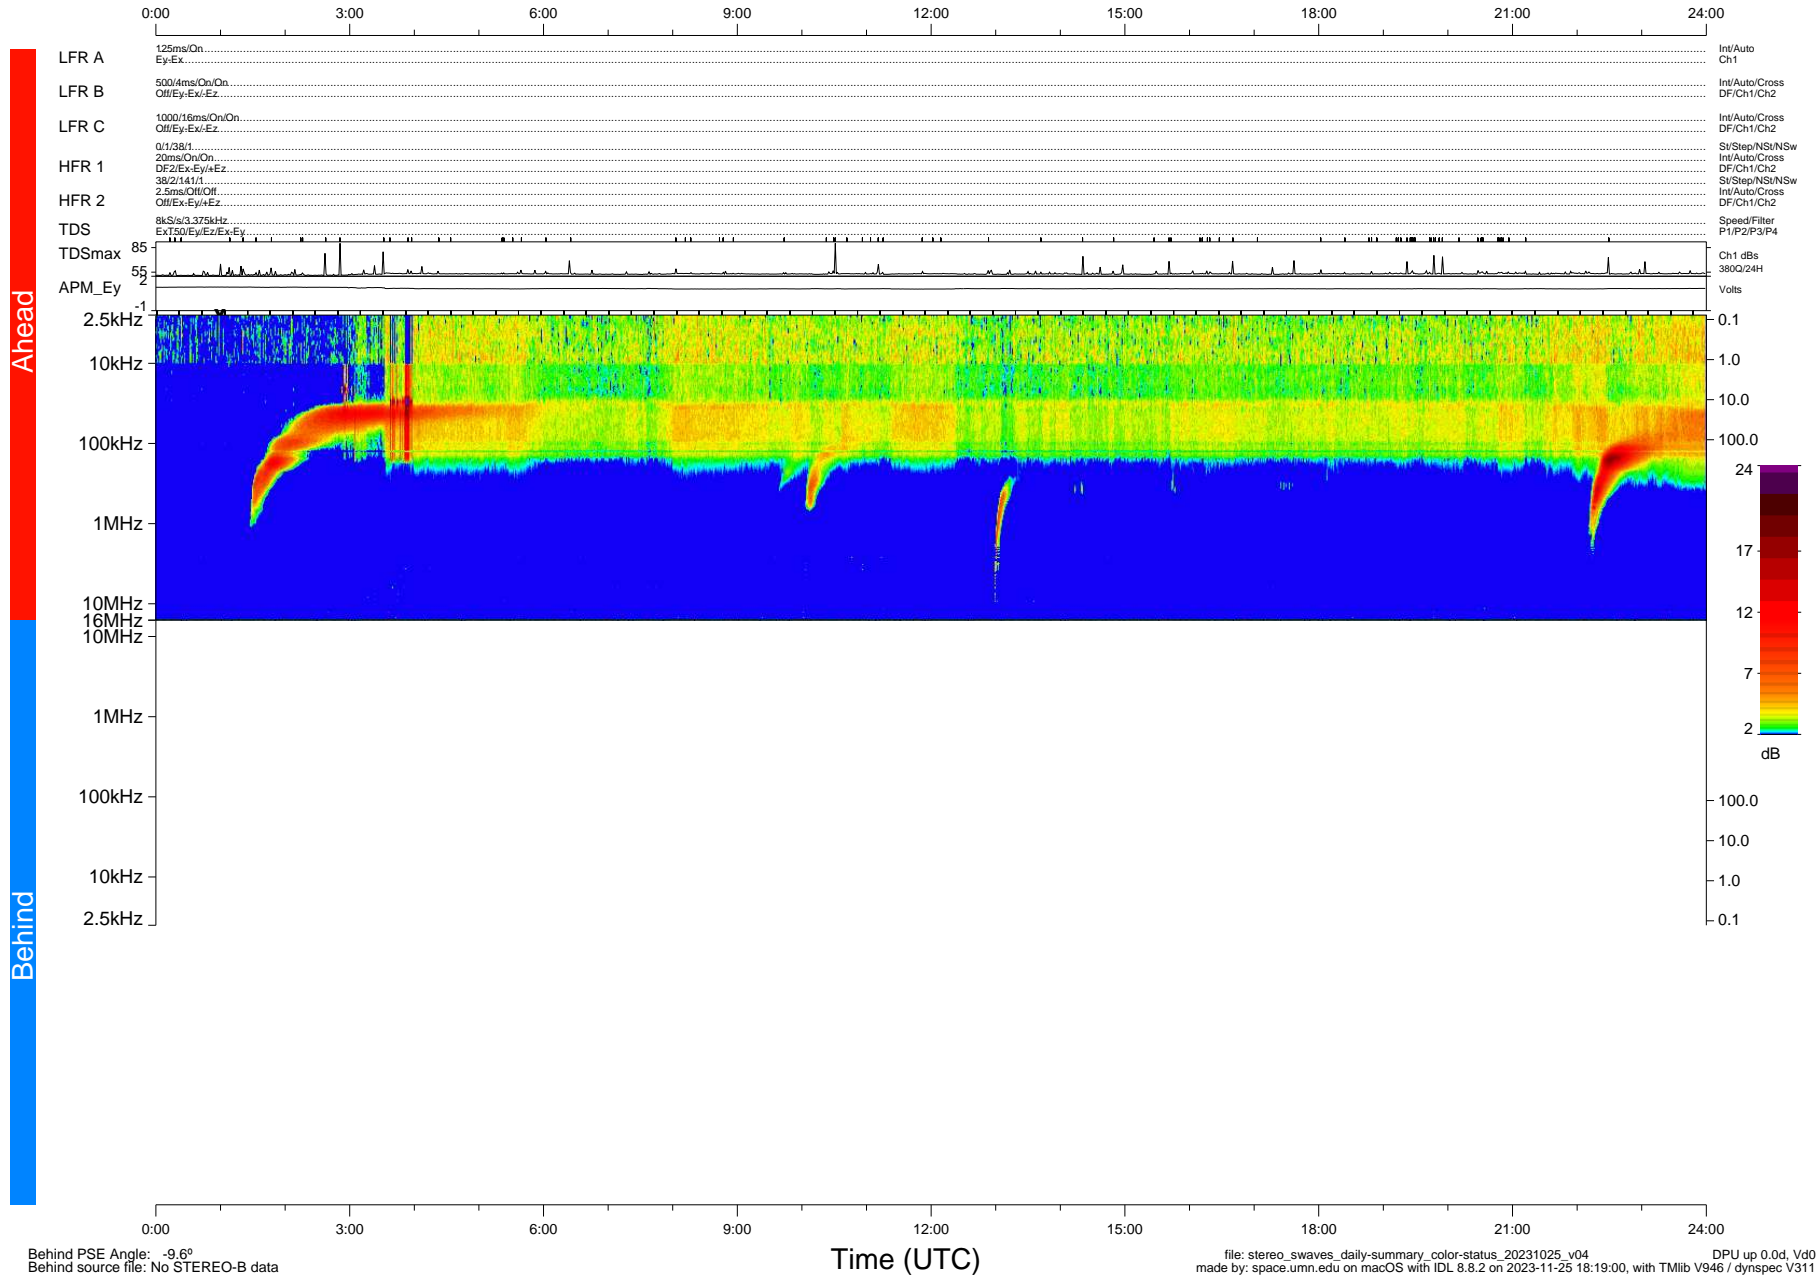

STEREO/WAVES Daily Summary - 25-Oct-2023 (DOY 298)

Ahead source file: swaves_ahead_2023_298_1_05.fin (Recovery: 100.0% HK, 108% Pkts)
 Ahead PSE Angle: 5.2°

DPU up 370.4d, V412d40

Behind PSE Angle: -9.6°
 Behind source file: No STEREO-B data

file: stereo_swaves_daily-summary_color-status_20231025_v04 DPU up 0.0d, Vd0
 made by: space.umn.edu on macOS with IDL 8.8.2 on 2023-11-25 18:19:00, with Tlib V946 / dynspec V311