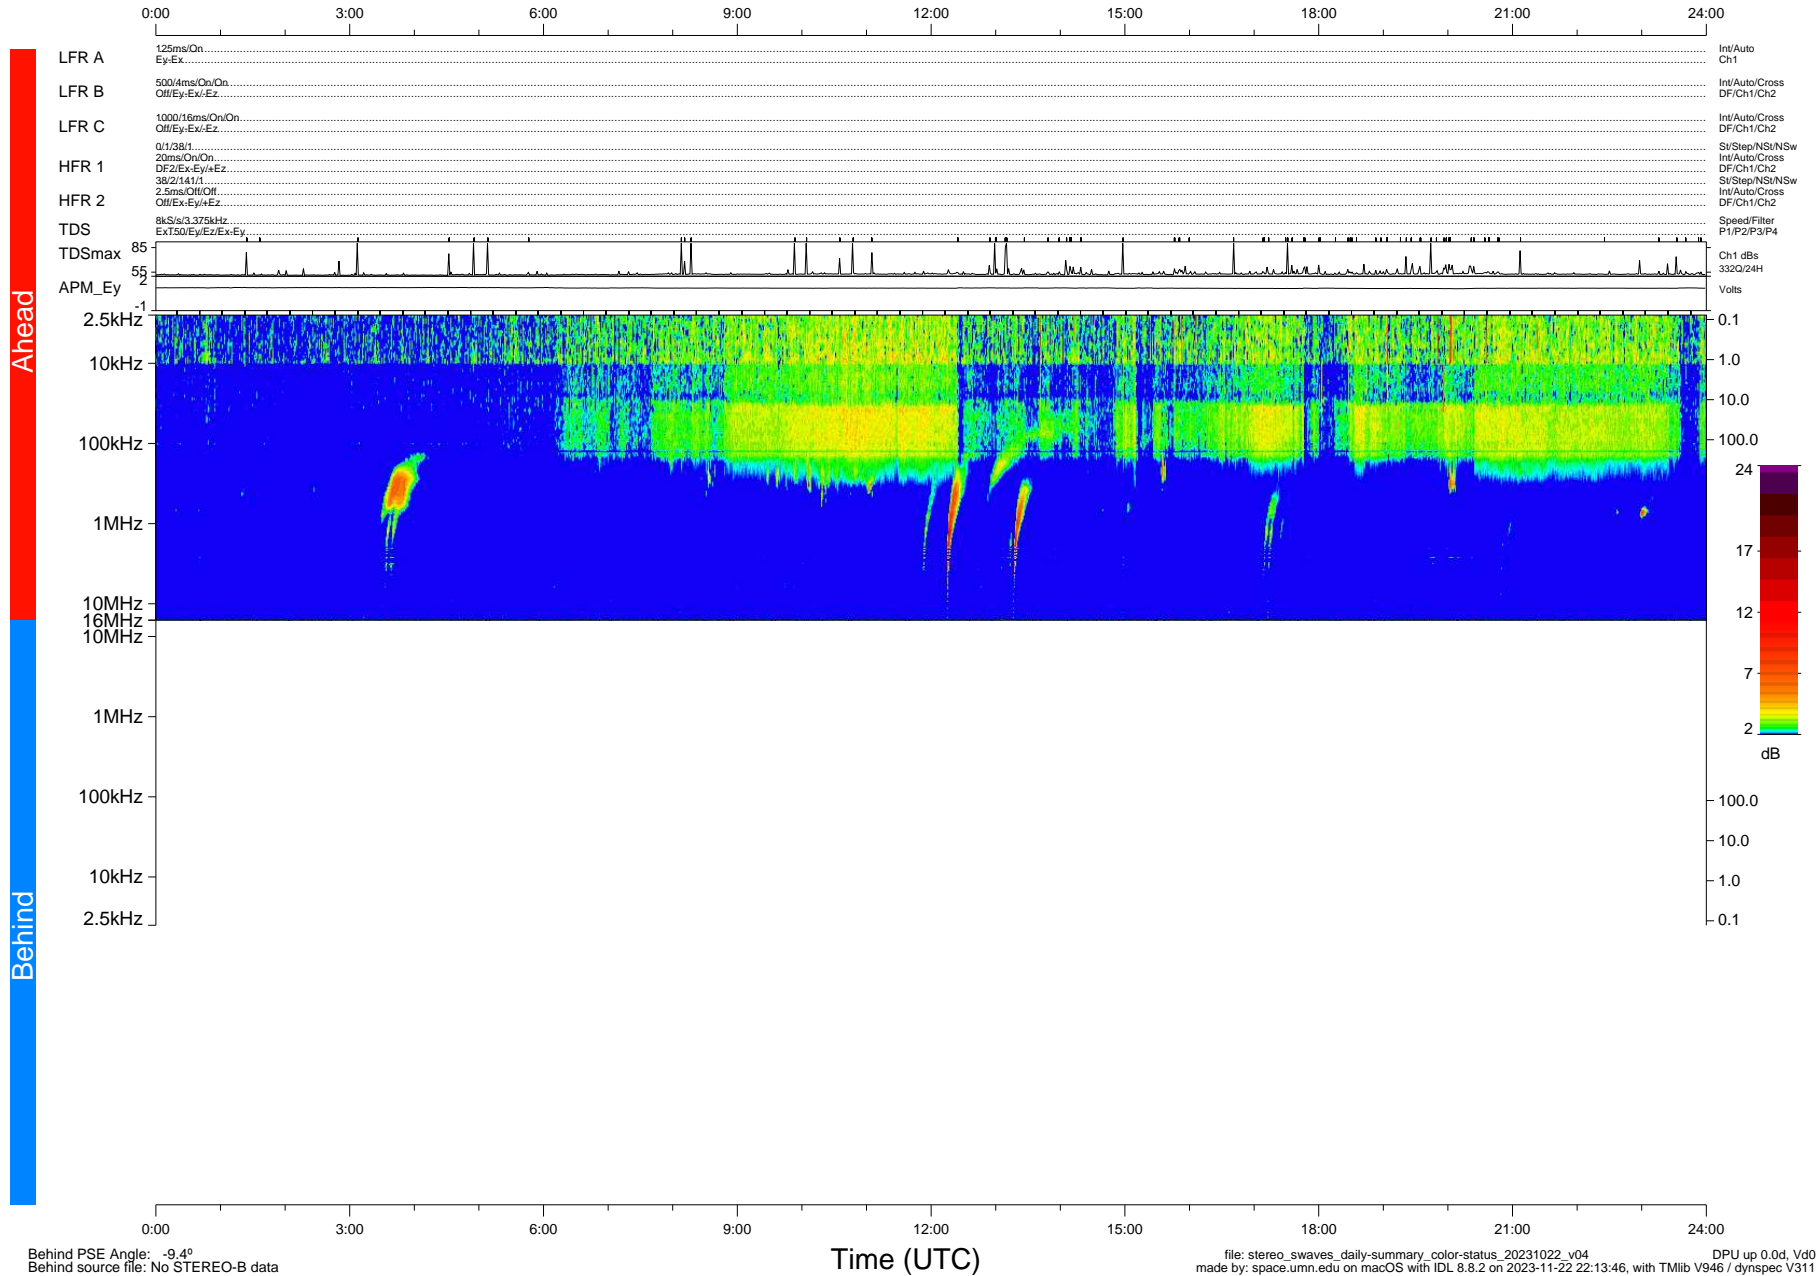

STEREO/WAVES Daily Summary - 22-Oct-2023 (DOY 295)

Ahead source file: swaves_ahead_2023_295_1_05.fin (Recovery: 100.0% HK, 101% Pkts)
 Ahead PSE Angle: 5.1°

DPU up 367.4d, V412d40

Behind PSE Angle: -9.4°
 Behind source file: No STEREO-B data

Time (UTC)

file: stereo_swaves_daily-summary_color-status_20231022_v04 DPU up 0.0d, Vd0
 made by: space.umn.edu on macOS with IDL 8.8.2 on 2023-11-22 22:13:46, with Tlib V946 / dynspec V311