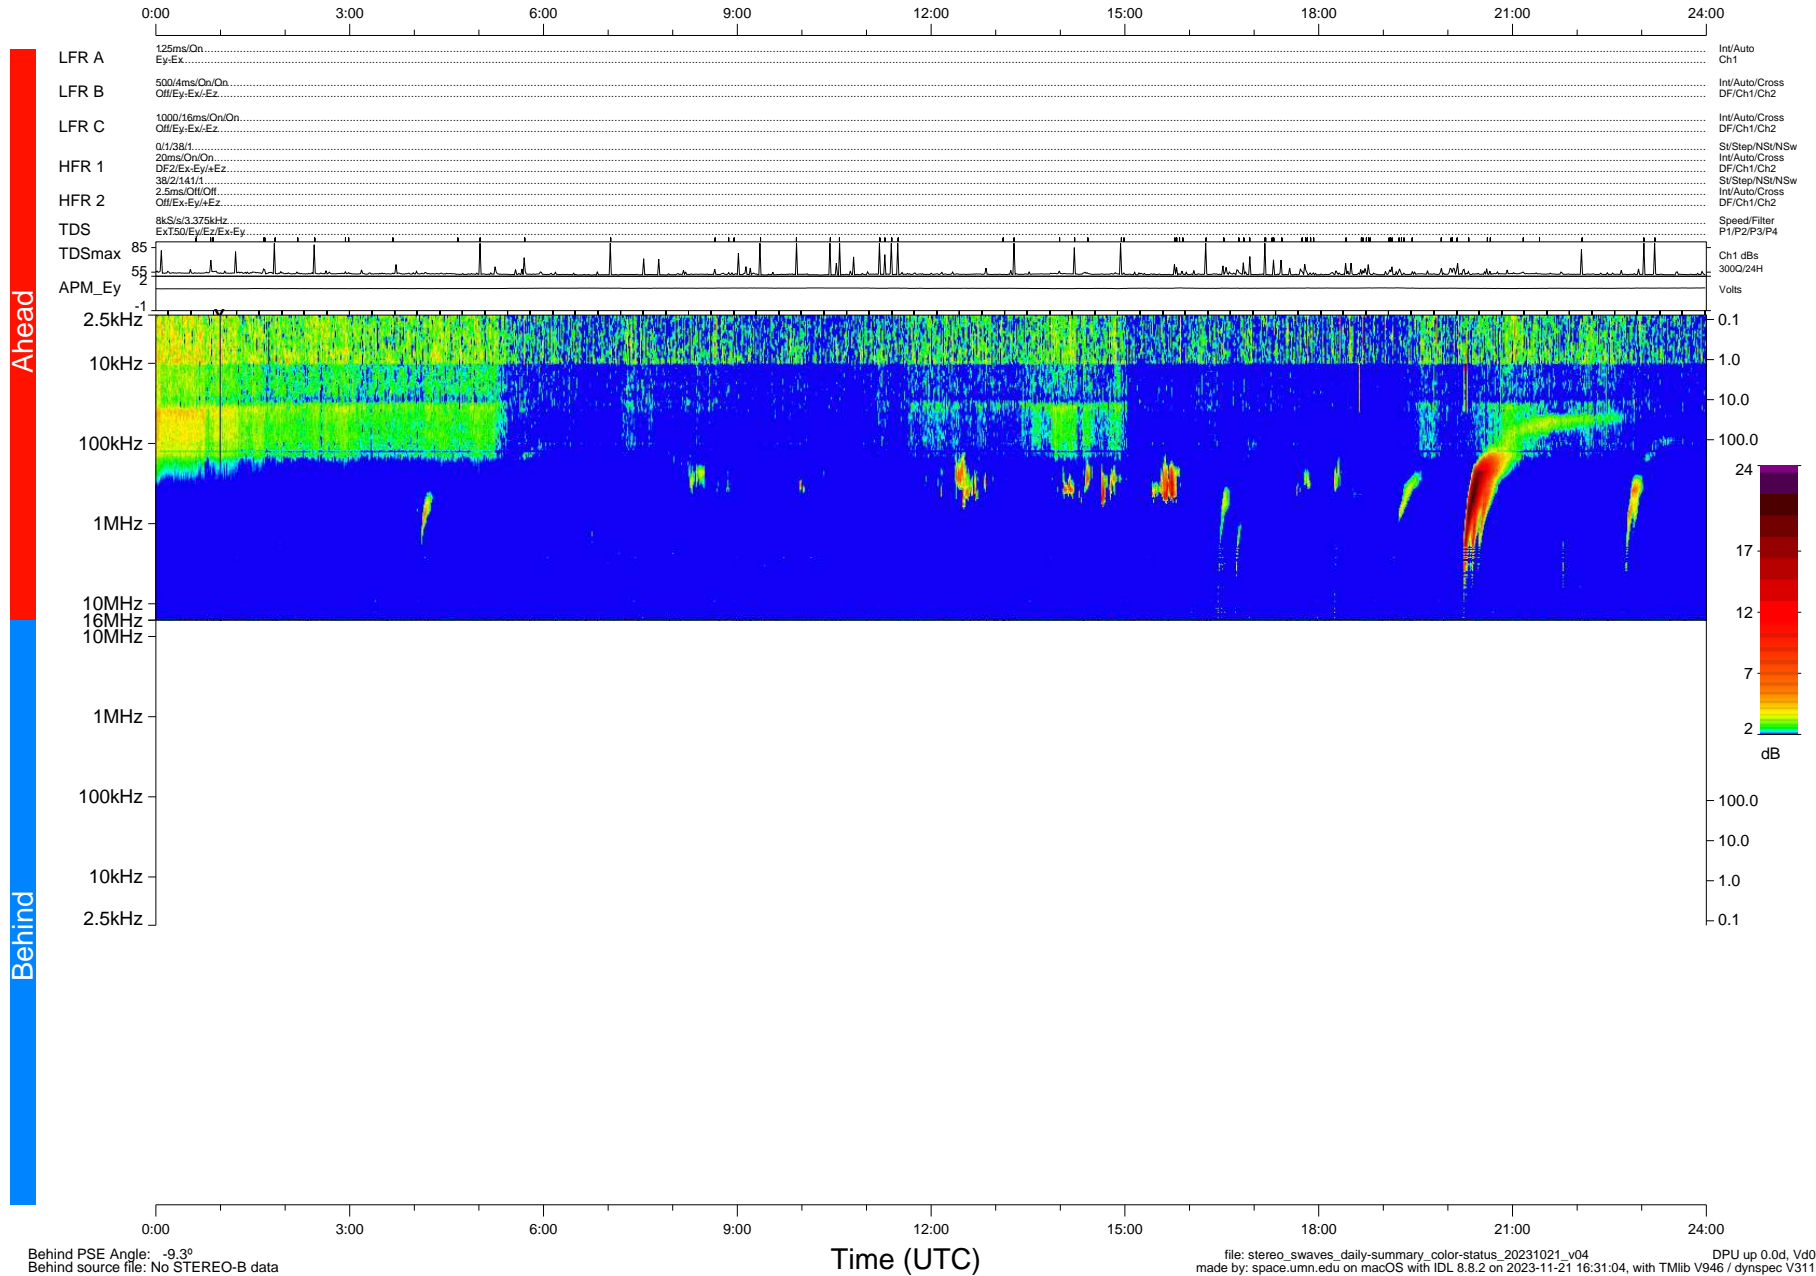

STEREO/WAVES Daily Summary - 21-Oct-2023 (DOY 294)

Ahead source file: swaves_ahead_2023_294_1_05.fin (Recovery: 100.0% HK, 96% Pkts)
Ahead PSE Angle: 5.0°

DPU up 366.4d, V412d40

Behind PSE Angle: -9.3°
Behind source file: No STEREO-B data