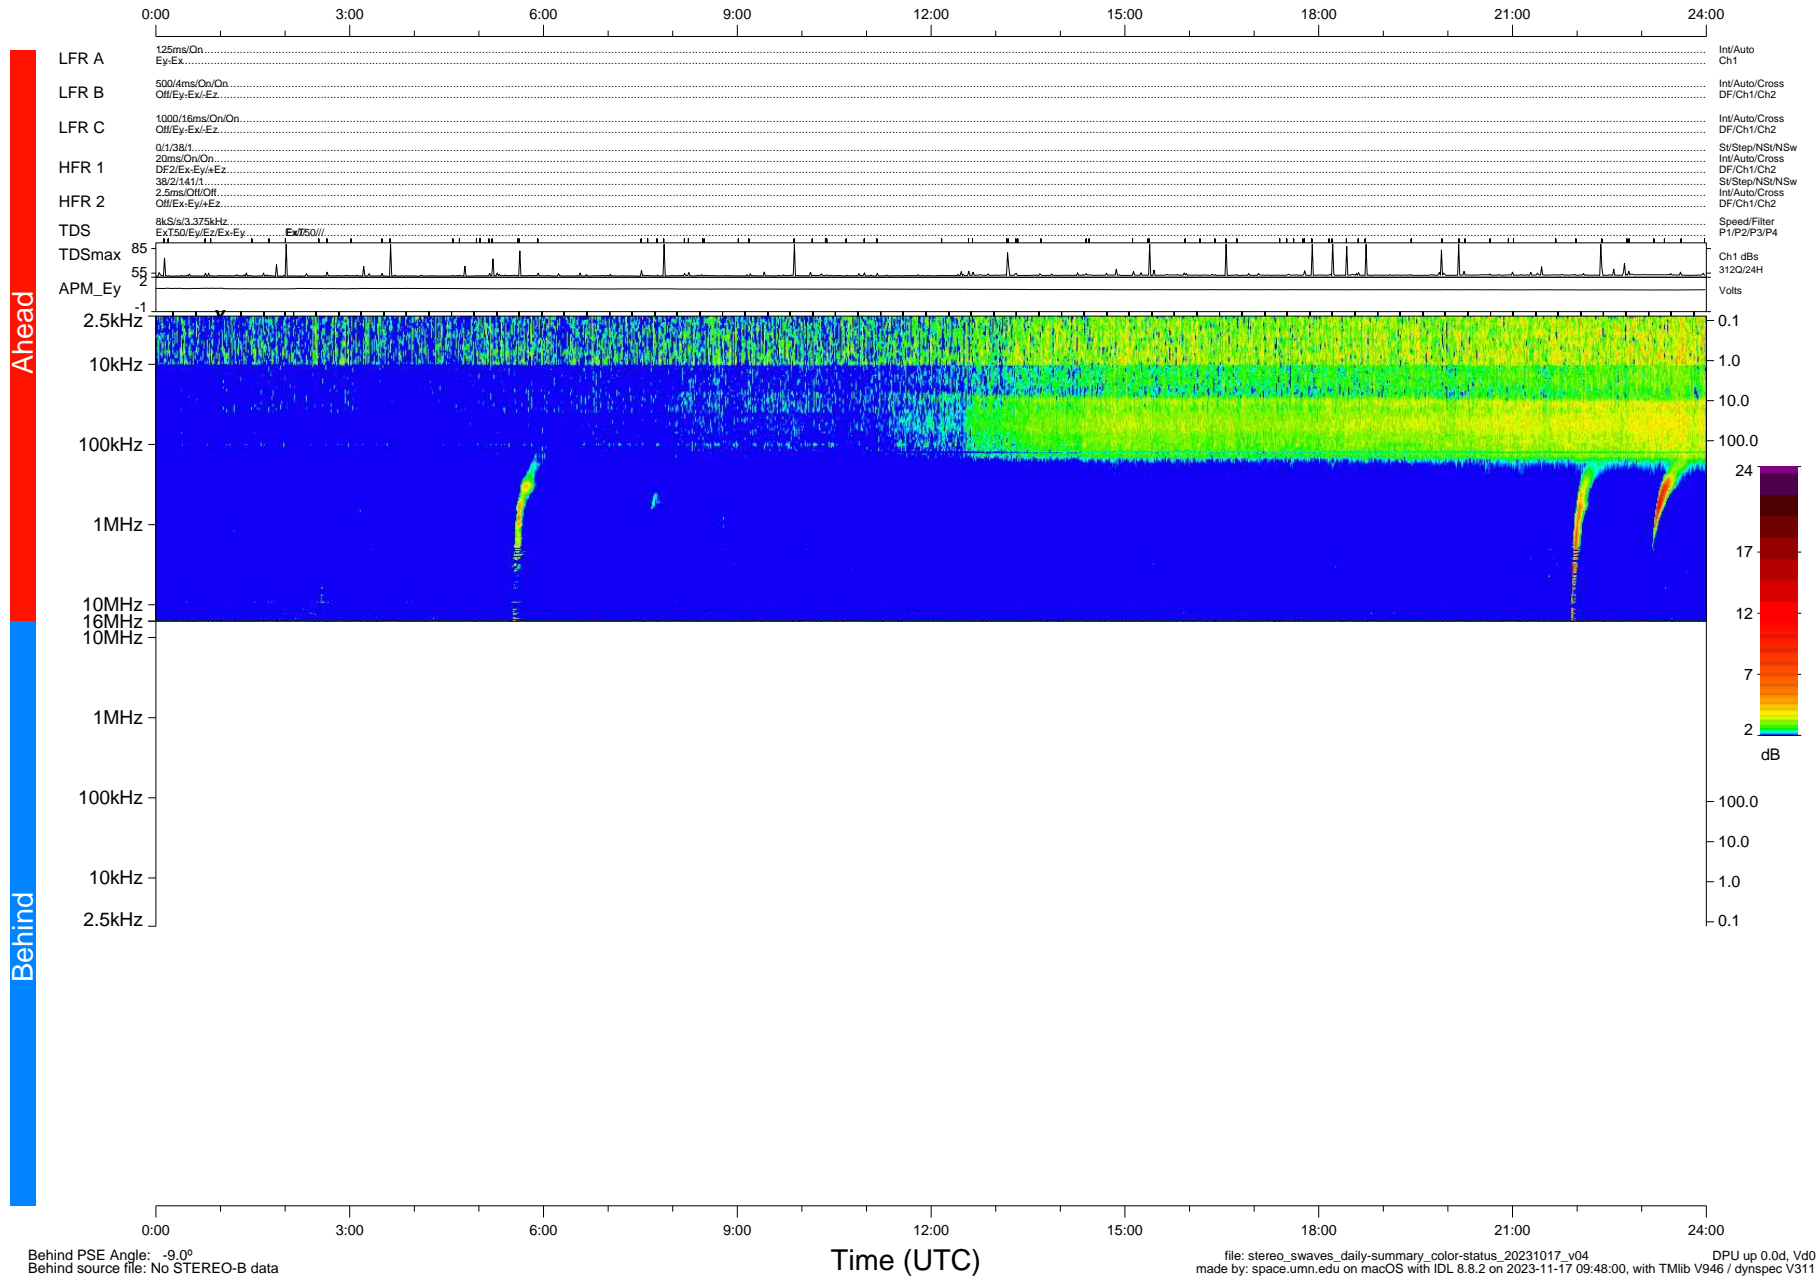

STEREO/WAVES Daily Summary - 17-Oct-2023 (DOY 290)

Ahead source file: swaves_ahead_2023_290_1_05.fin (Recovery: 100.1% HK, 98% Pkts)
 Ahead PSE Angle: 4.7°

DPU up 362.4d, V412d40

Behind PSE Angle: -9.0°
 Behind source file: No STEREO-B data

file: stereo_swaves_daily-summary_color-status_20231017_v04
 made by: space.umn.edu on macOS with IDL 8.8.2 on 2023-11-17 09:48:00, with Tlib V946 / dynspec V311
 DPU up 0.0d, Vd0