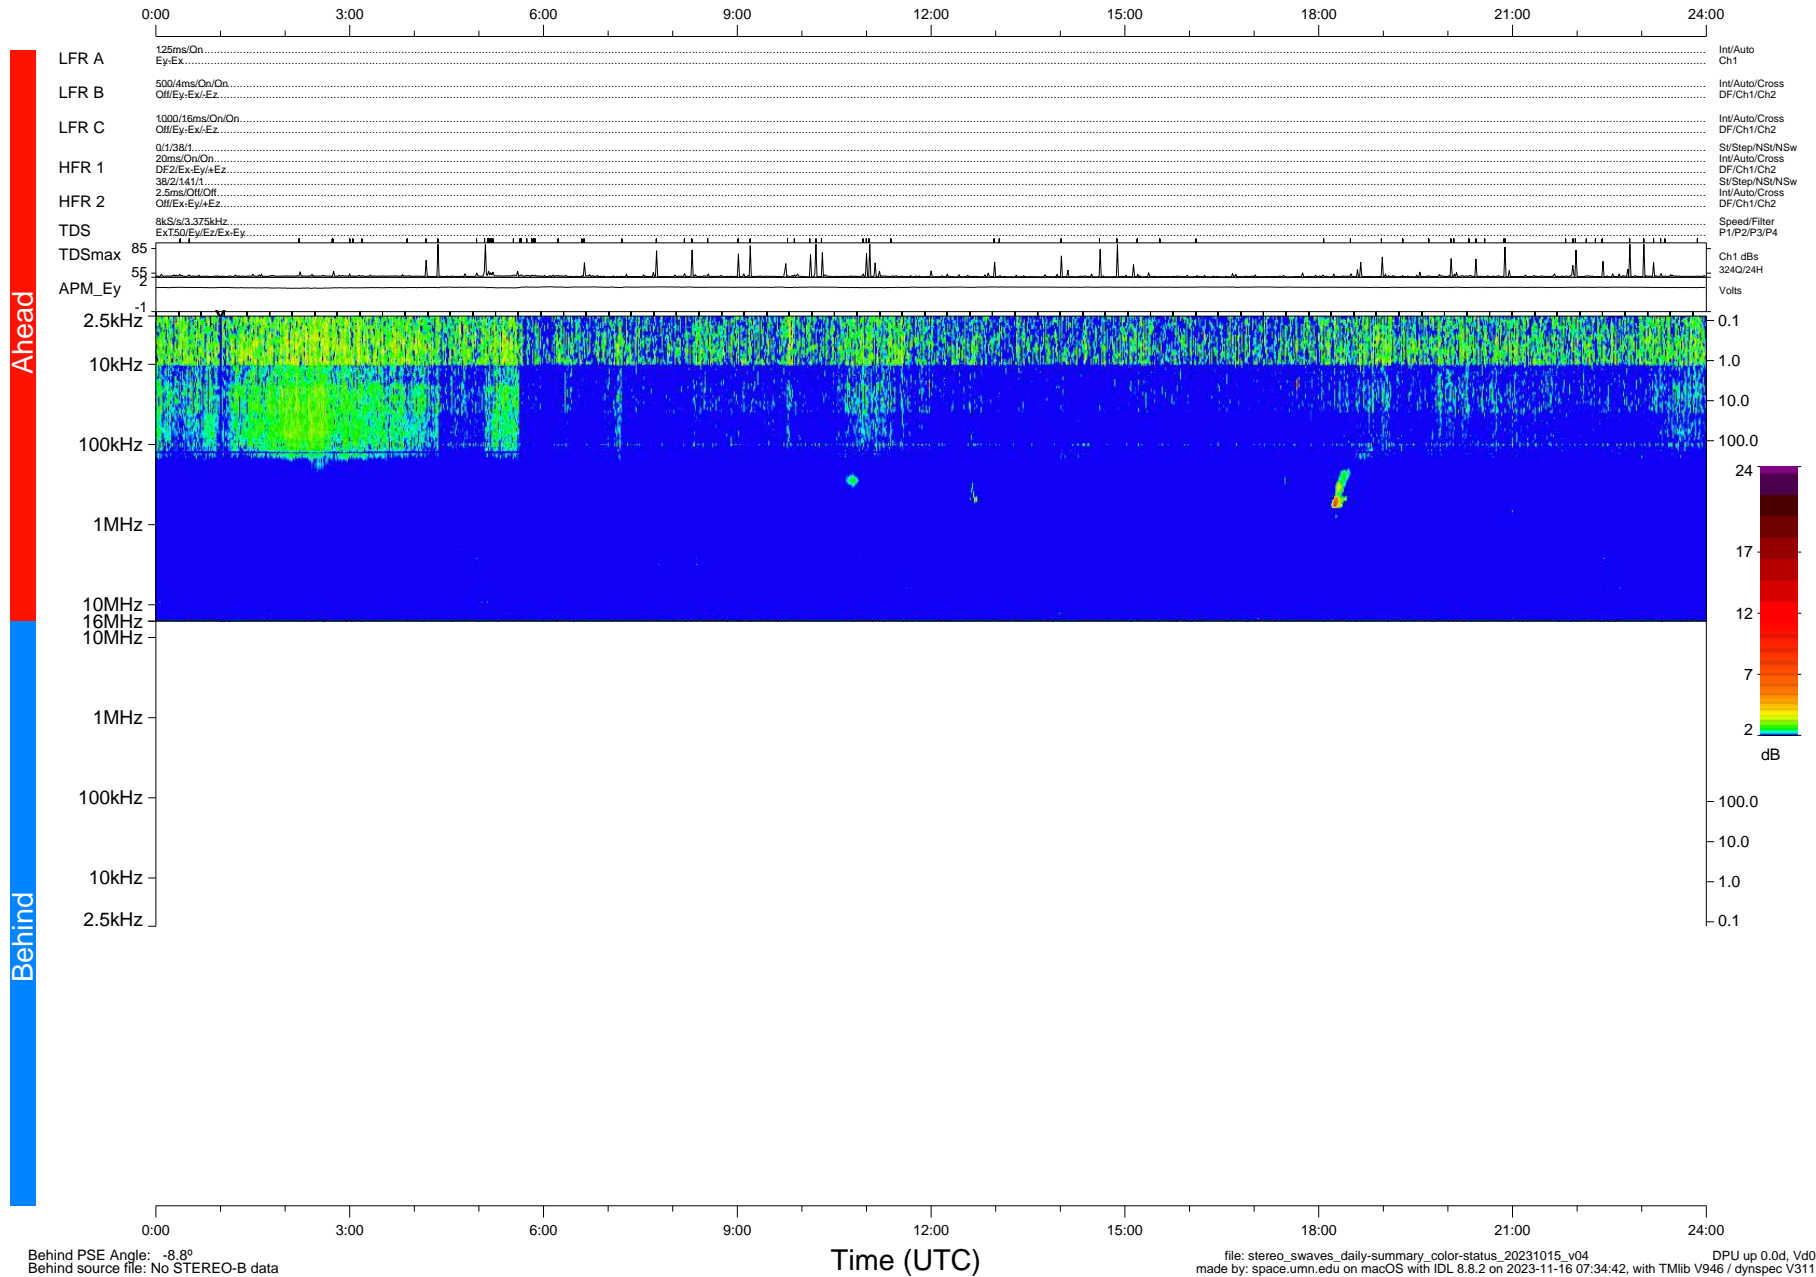

STEREO/WAVES Daily Summary - 15-Oct-2023 (DOY 288)

Ahead source file: swaves_ahead_2023_288_1_05.fin (Recovery: 100.0% HK, 100% Pkts)
 Ahead PSE Angle: 4.7°

DPU up 360.4d, V412d40

Behind PSE Angle: -8.8°
 Behind source file: No STEREO-B data

file: stereo_swaves_daily-summary_color-status_20231015_v04 DPU up 0.0d, Vd0
 made by: space.umn.edu on macOS with IDL 8.8.2 on 2023-11-16 07:34:42, with TMLib V946 / dynspec V311