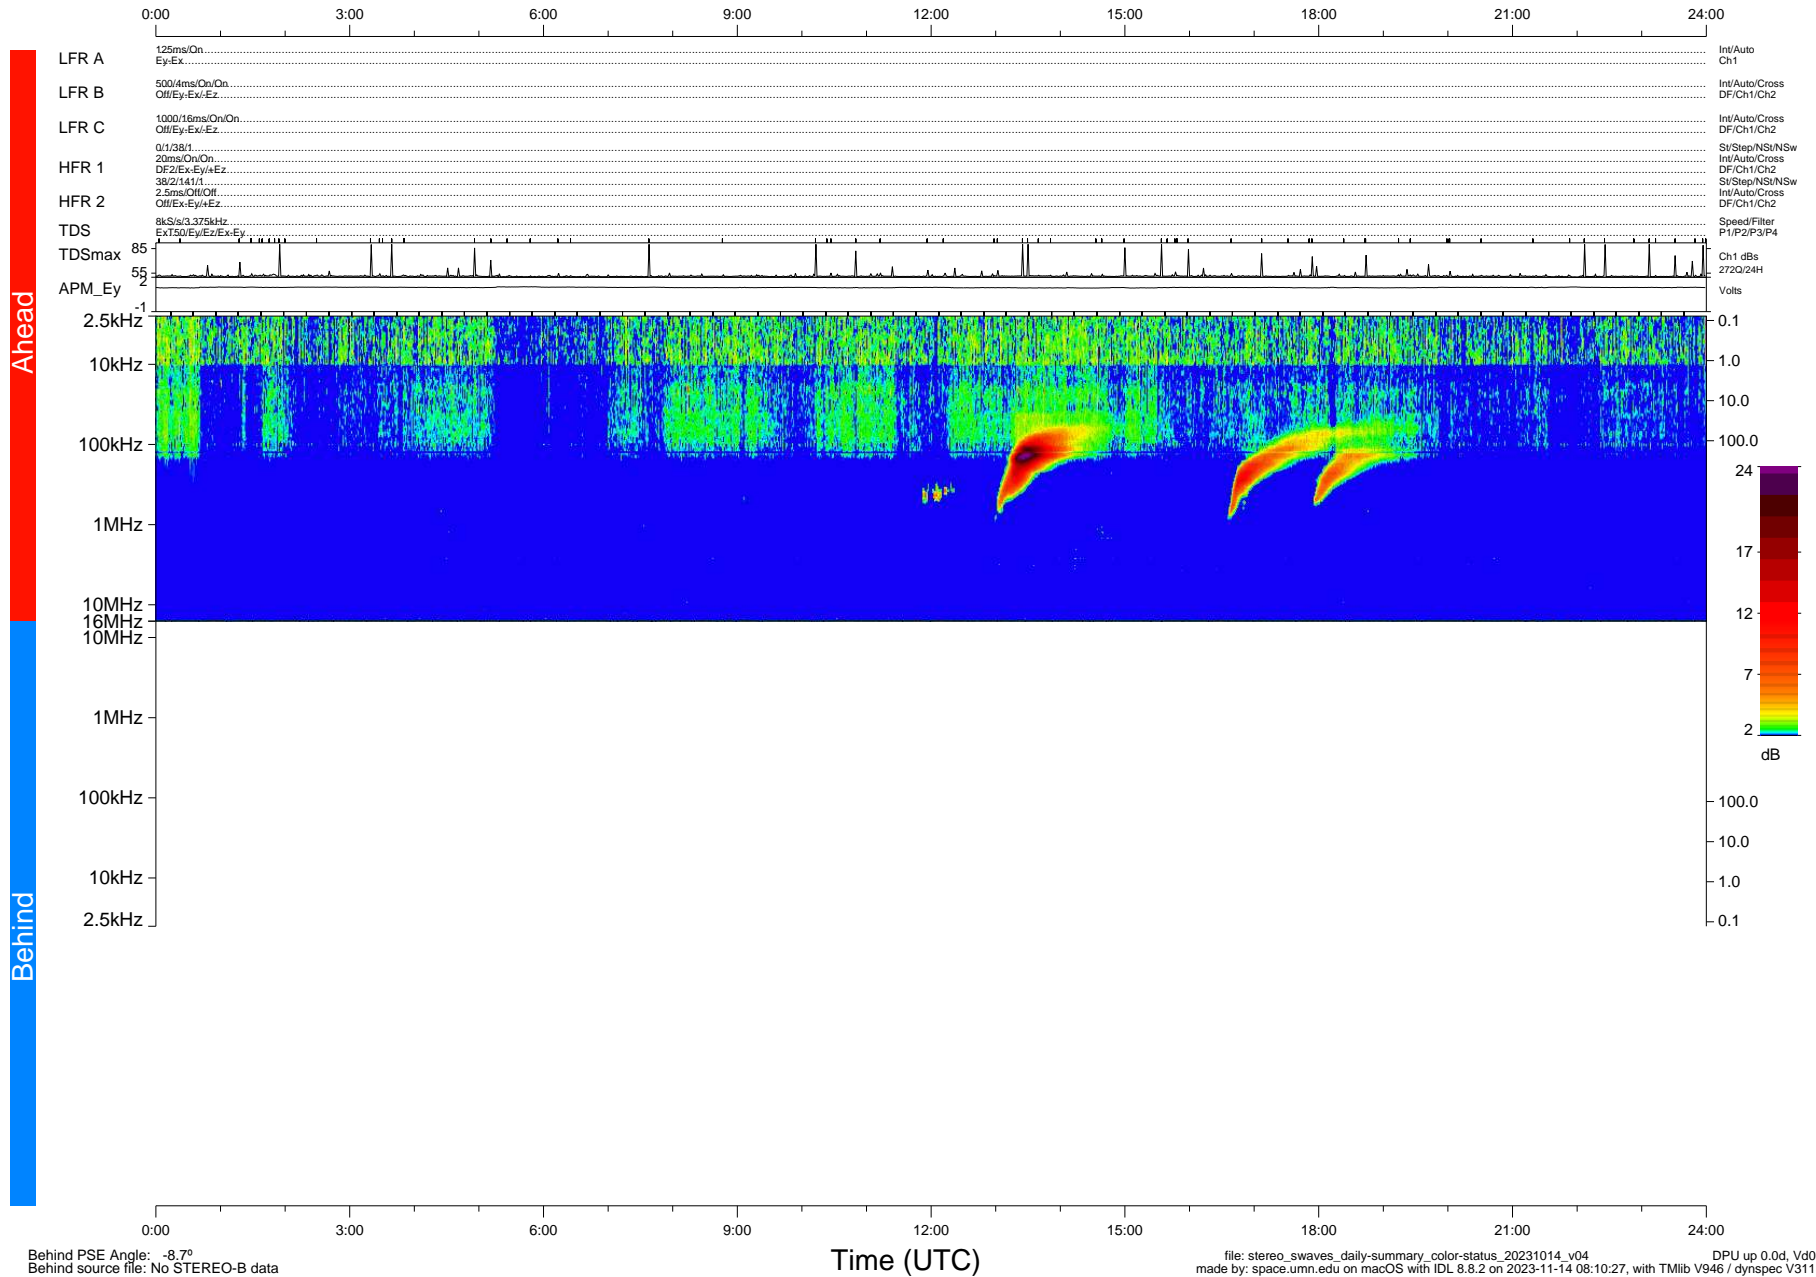

STEREO/WAVES Daily Summary - 14-Oct-2023 (DOY 287)

Ahead source file: swaves_ahead_2023_287_1_05.fin (Recovery: 100.0% HK, 92% Pkts)
 Ahead PSE Angle: 4.6°

DPU up 359.4d, V412d40

Behind PSE Angle: -8.7°
 Behind source file: No STEREO-B data

Time (UTC)

file: stereo_swaves_daily-summary_color-status_20231014_v04
 made by: space.umn.edu on macOS with IDL 8.8.2 on 2023-11-14 08:10:27, with Tlib V946 / dynspec V311
 DPU up 0.0d, Vd0