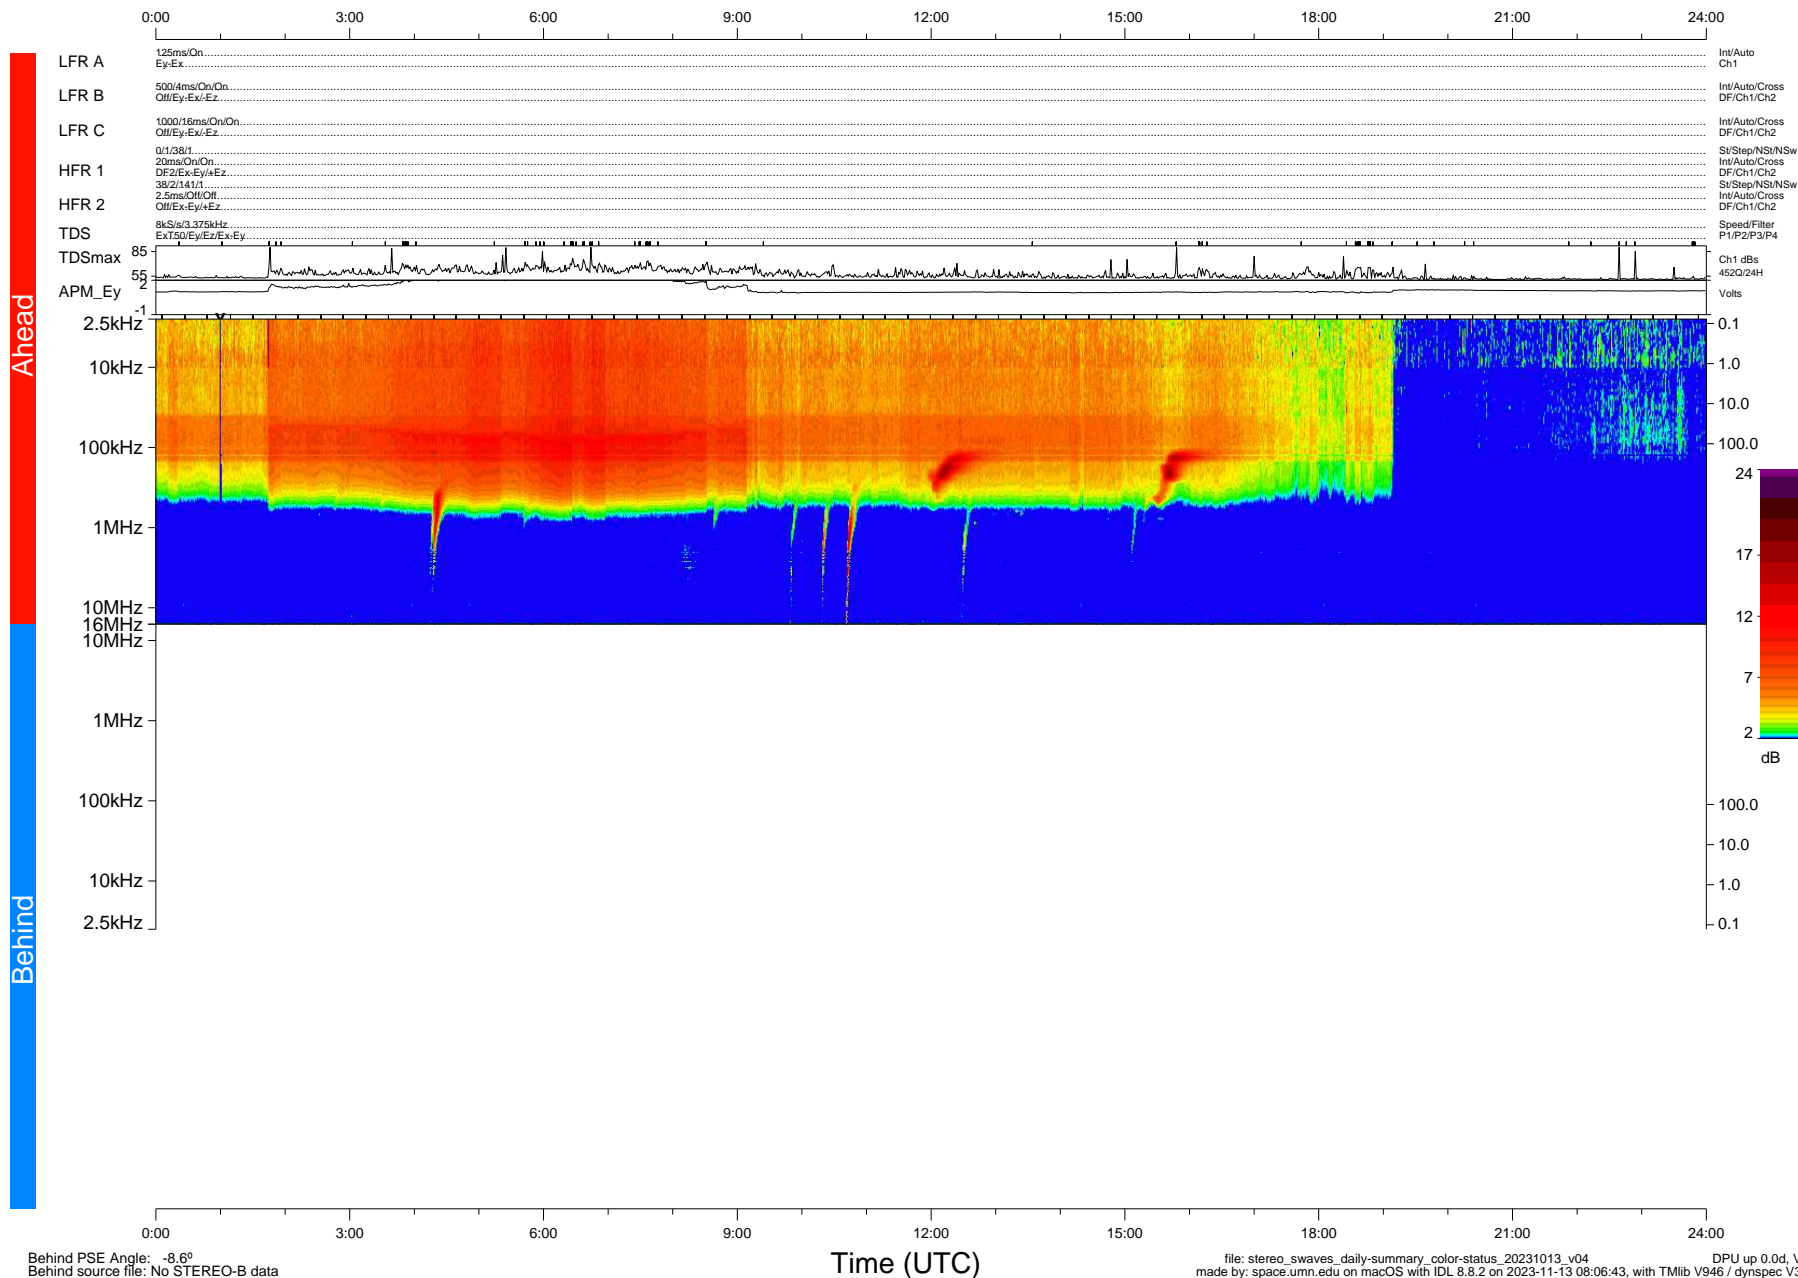

STEREO/WAVES Daily Summary - 13-Oct-2023 (DOY 286)

Ahead source file: swaves_ahead_2023_286_1_05.fin (Recovery: 100.0% HK, 119% Pkts)
Ahead PSE Angle: 4.6°

DPU up 358.4d, V412d40

Behind PSE Angle: -8.6°
Behind source file: No STEREO-B data