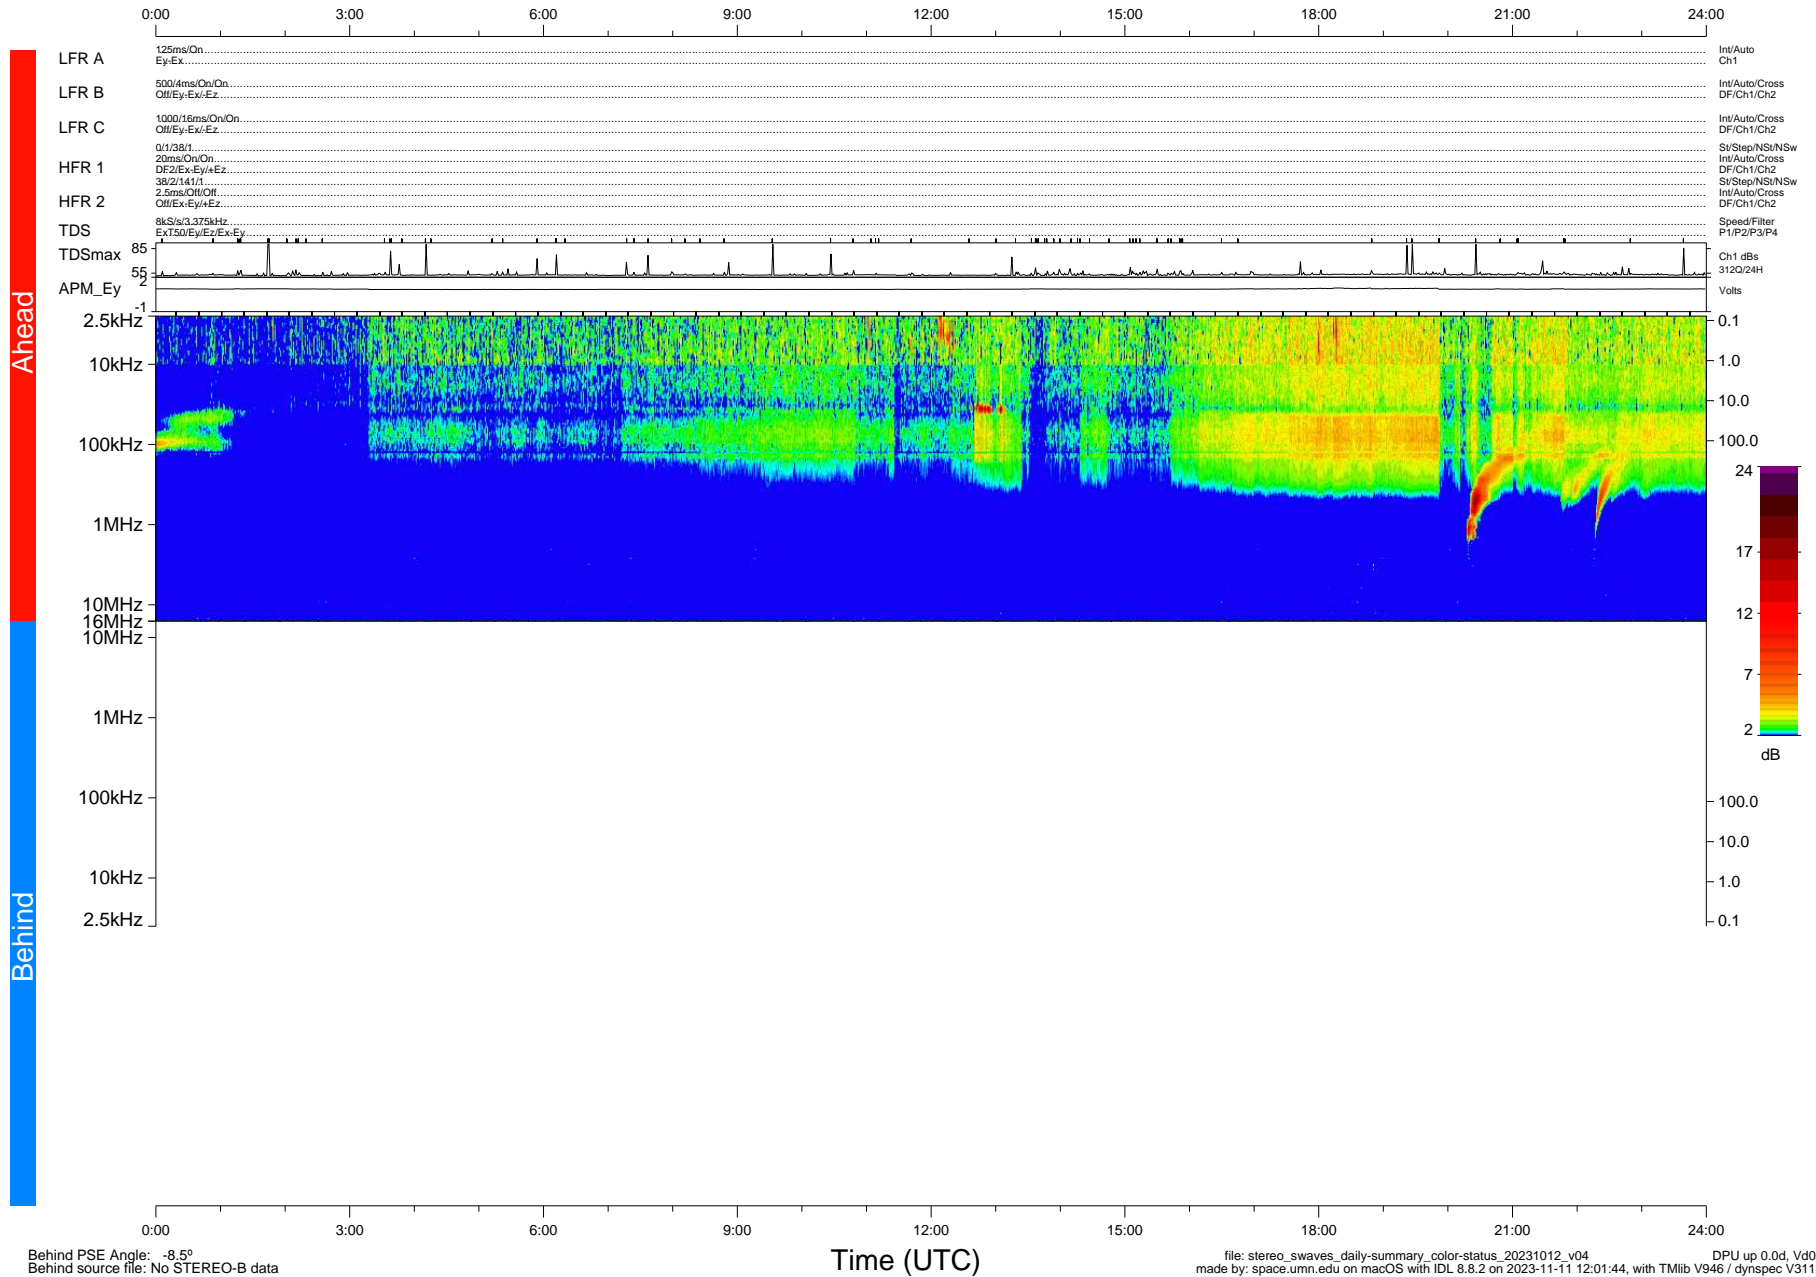

# STEREO/WAVES Daily Summary - 12-Oct-2023 (DOY 285)

Ahead source file: swaves\_ahead\_2023\_285\_1\_05.fin (Recovery: 100.0% HK, 98% Pkts)  
 Ahead PSE Angle: 4.5°

DPU up 357.4d, V412d40

Behind PSE Angle: -8.5°  
 Behind source file: No STEREO-B data

Time (UTC)

file: stereo\_swaves\_daily-summary\_color-status\_20231012\_v04  
 made by: space.umn.edu on macOS with IDL 8.8.2 on 2023-11-11 12:01:44, with Tlib V946 / dynspec V311  
 DPU up 0.0d, Vd0