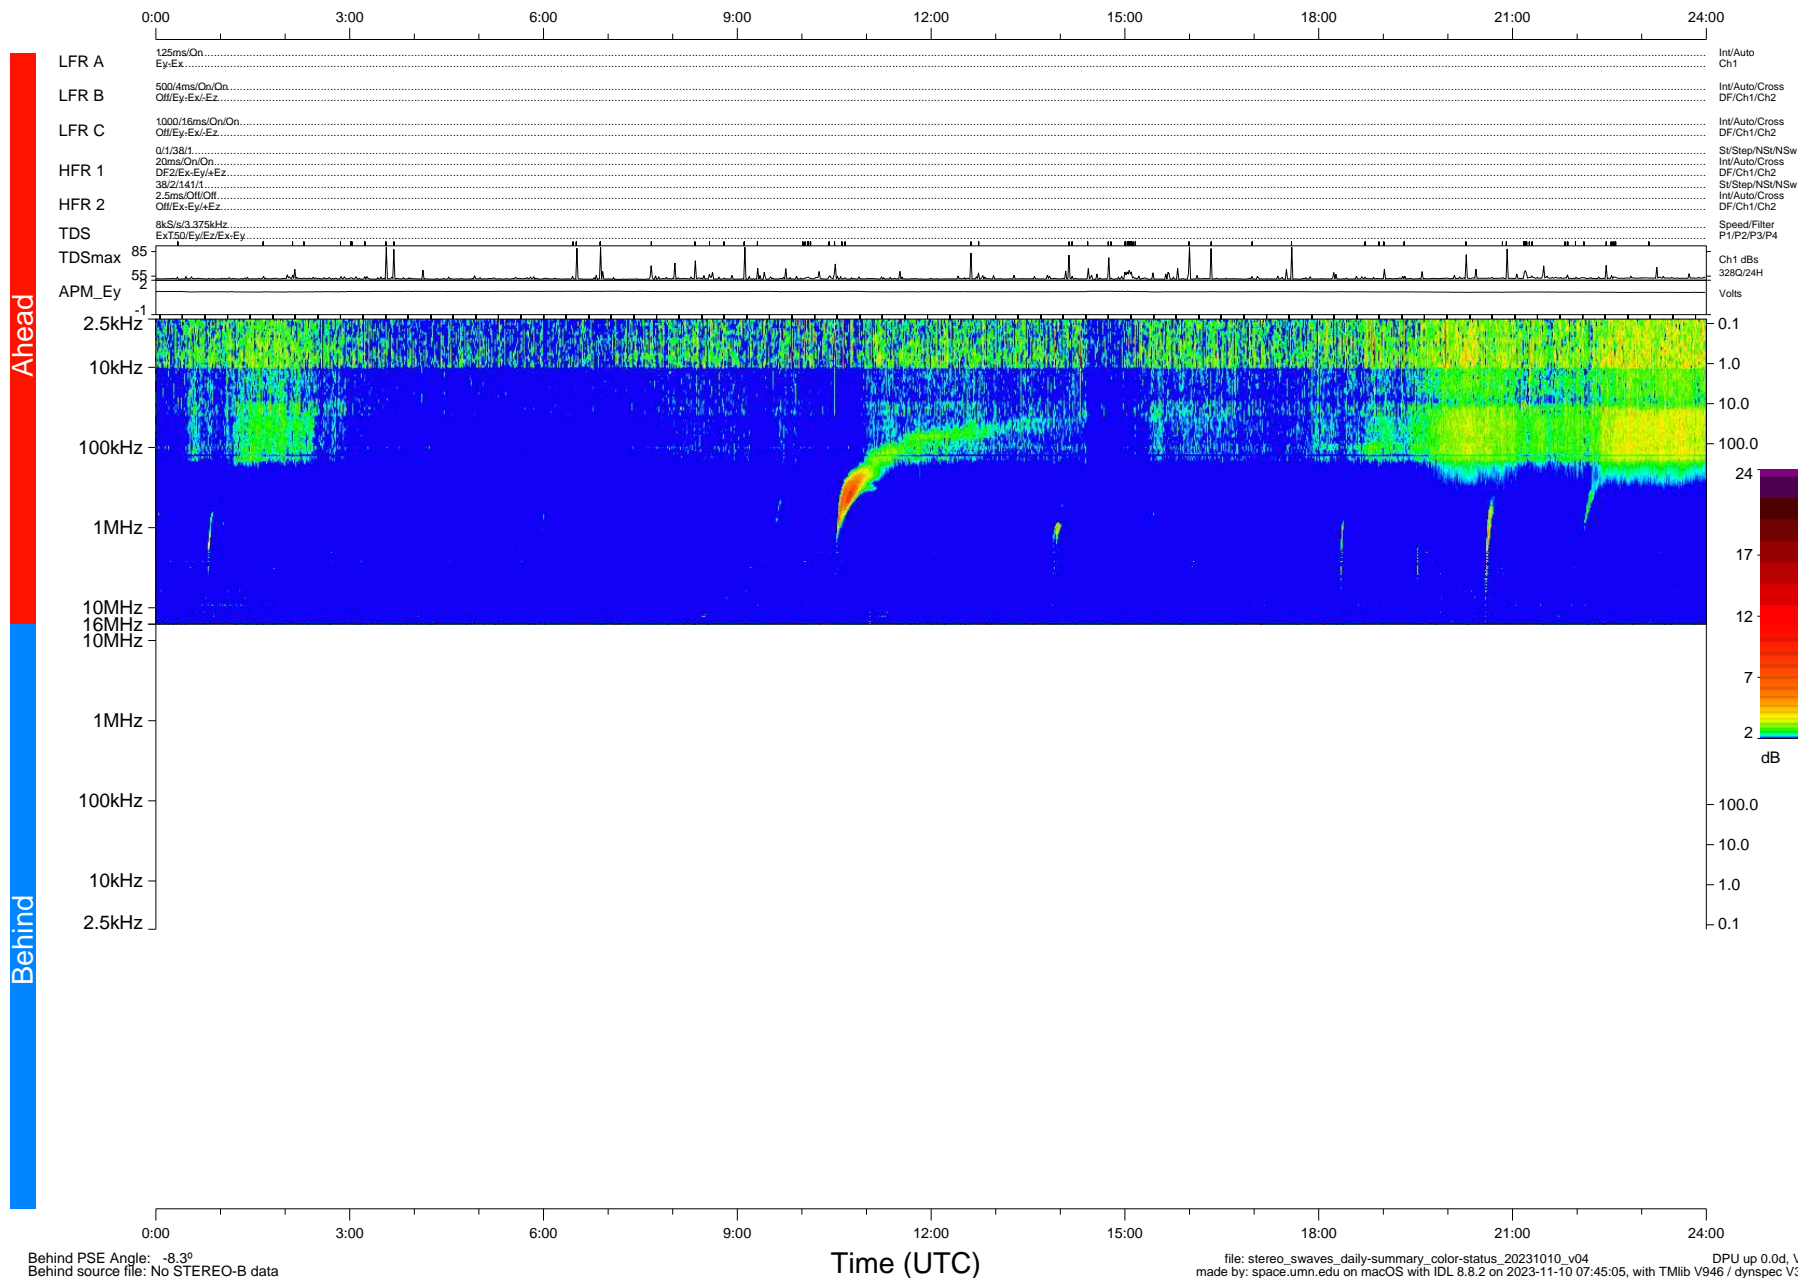

STEREO/WAVES Daily Summary - 10-Oct-2023 (DOY 283)

Ahead source file: swaves_ahead_2023_283_1_05.fin (Recovery: 100.0% HK, 101% Pkts)
Ahead PSE Angle: 4.4°

DPU up 355.4d, V412d40

Behind PSE Angle: -8.3°
Behind source file: No STEREO-B data