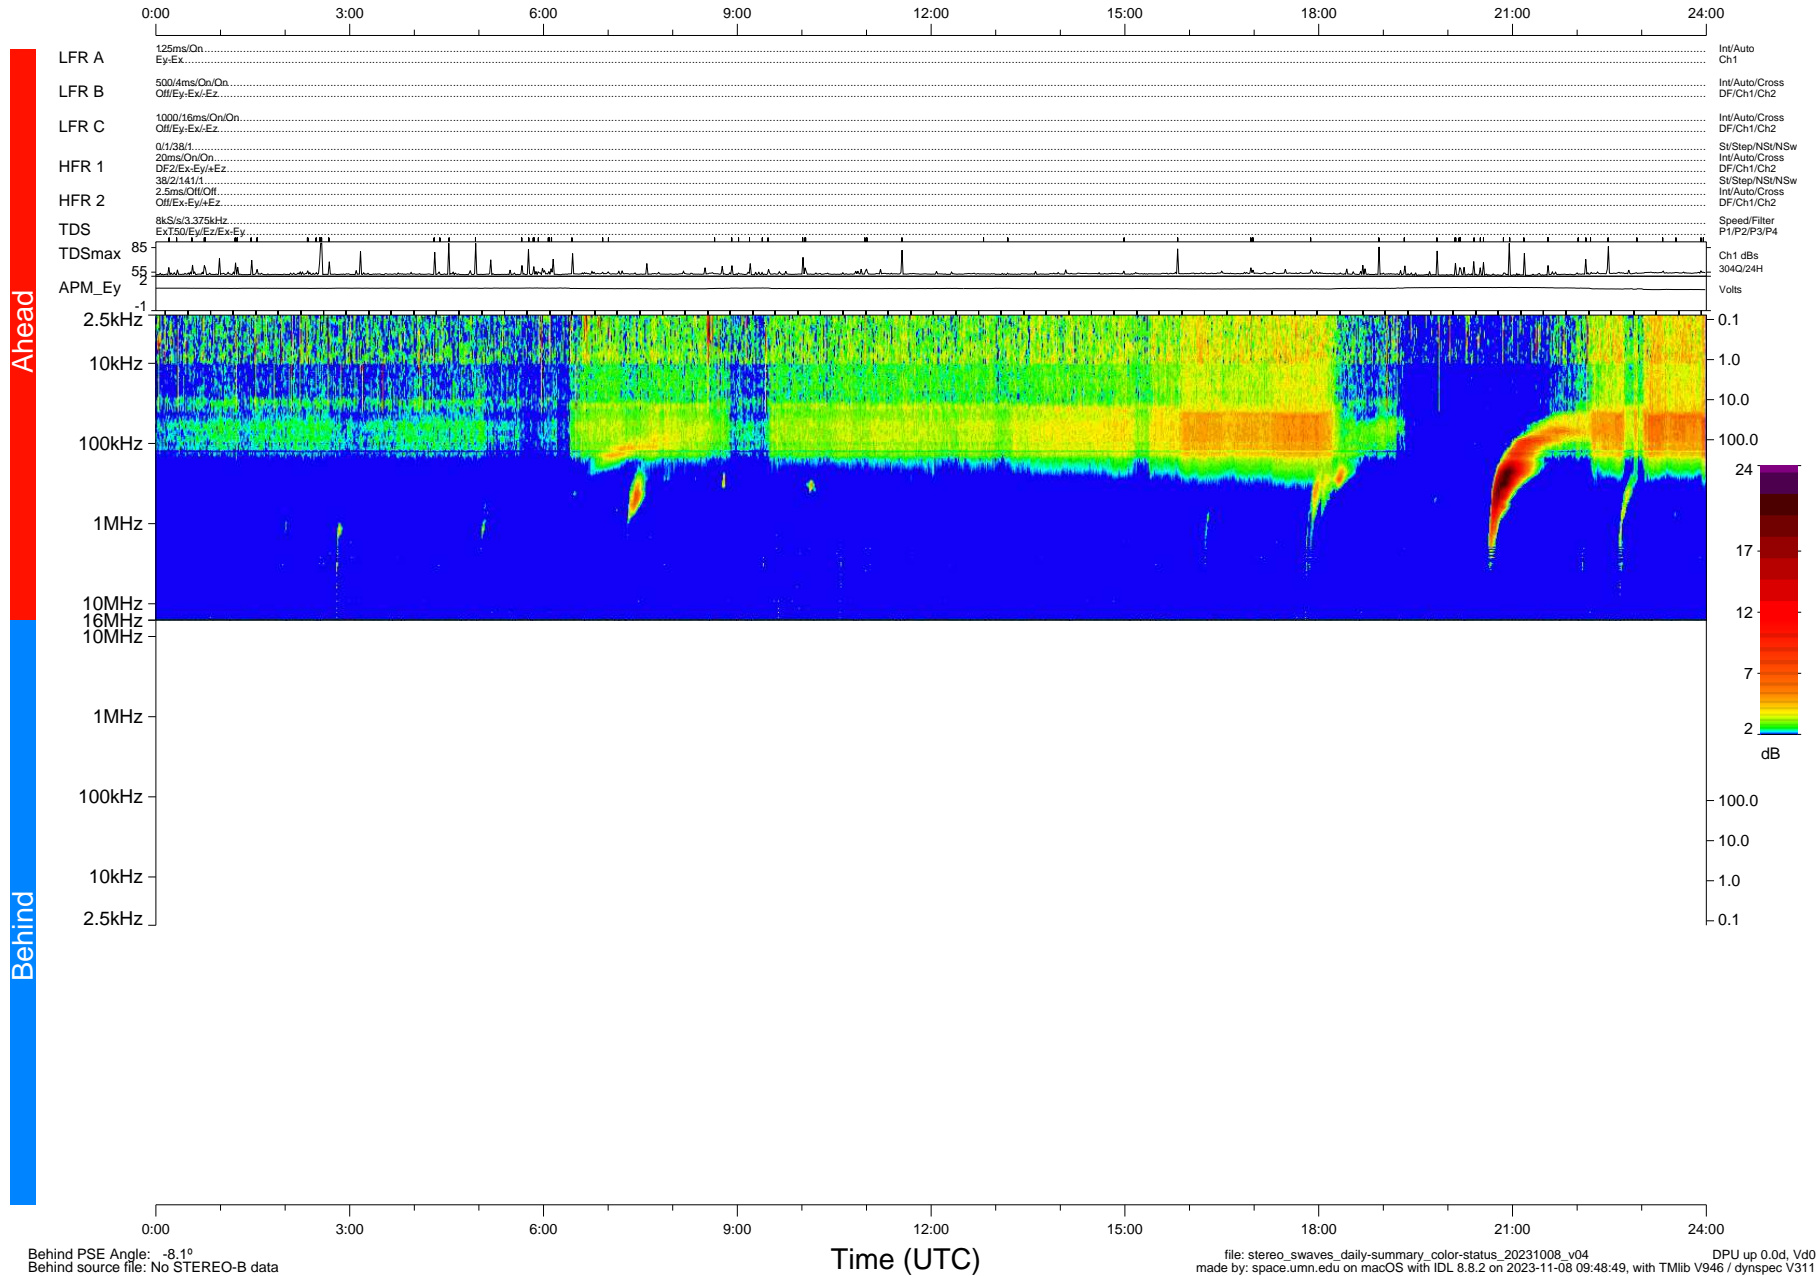

STEREO/WAVES Daily Summary - 08-Oct-2023 (DOY 281)

Ahead source file: swaves_ahead_2023_281_1_05.fin (Recovery: 100.0% HK, 97% Pkts)
 Ahead PSE Angle: 4.4°

DPU up 353.4d, V412d40

Behind PSE Angle: -8.1°
 Behind source file: No STEREO-B data

file: stereo_swaves_daily-summary_color-status_20231008_v04 DPU up 0.0d, Vd0
 made by: space.umn.edu on macOS with IDL 8.8.2 on 2023-11-08 09:48:49, with Tlib V946 / dynspec V311