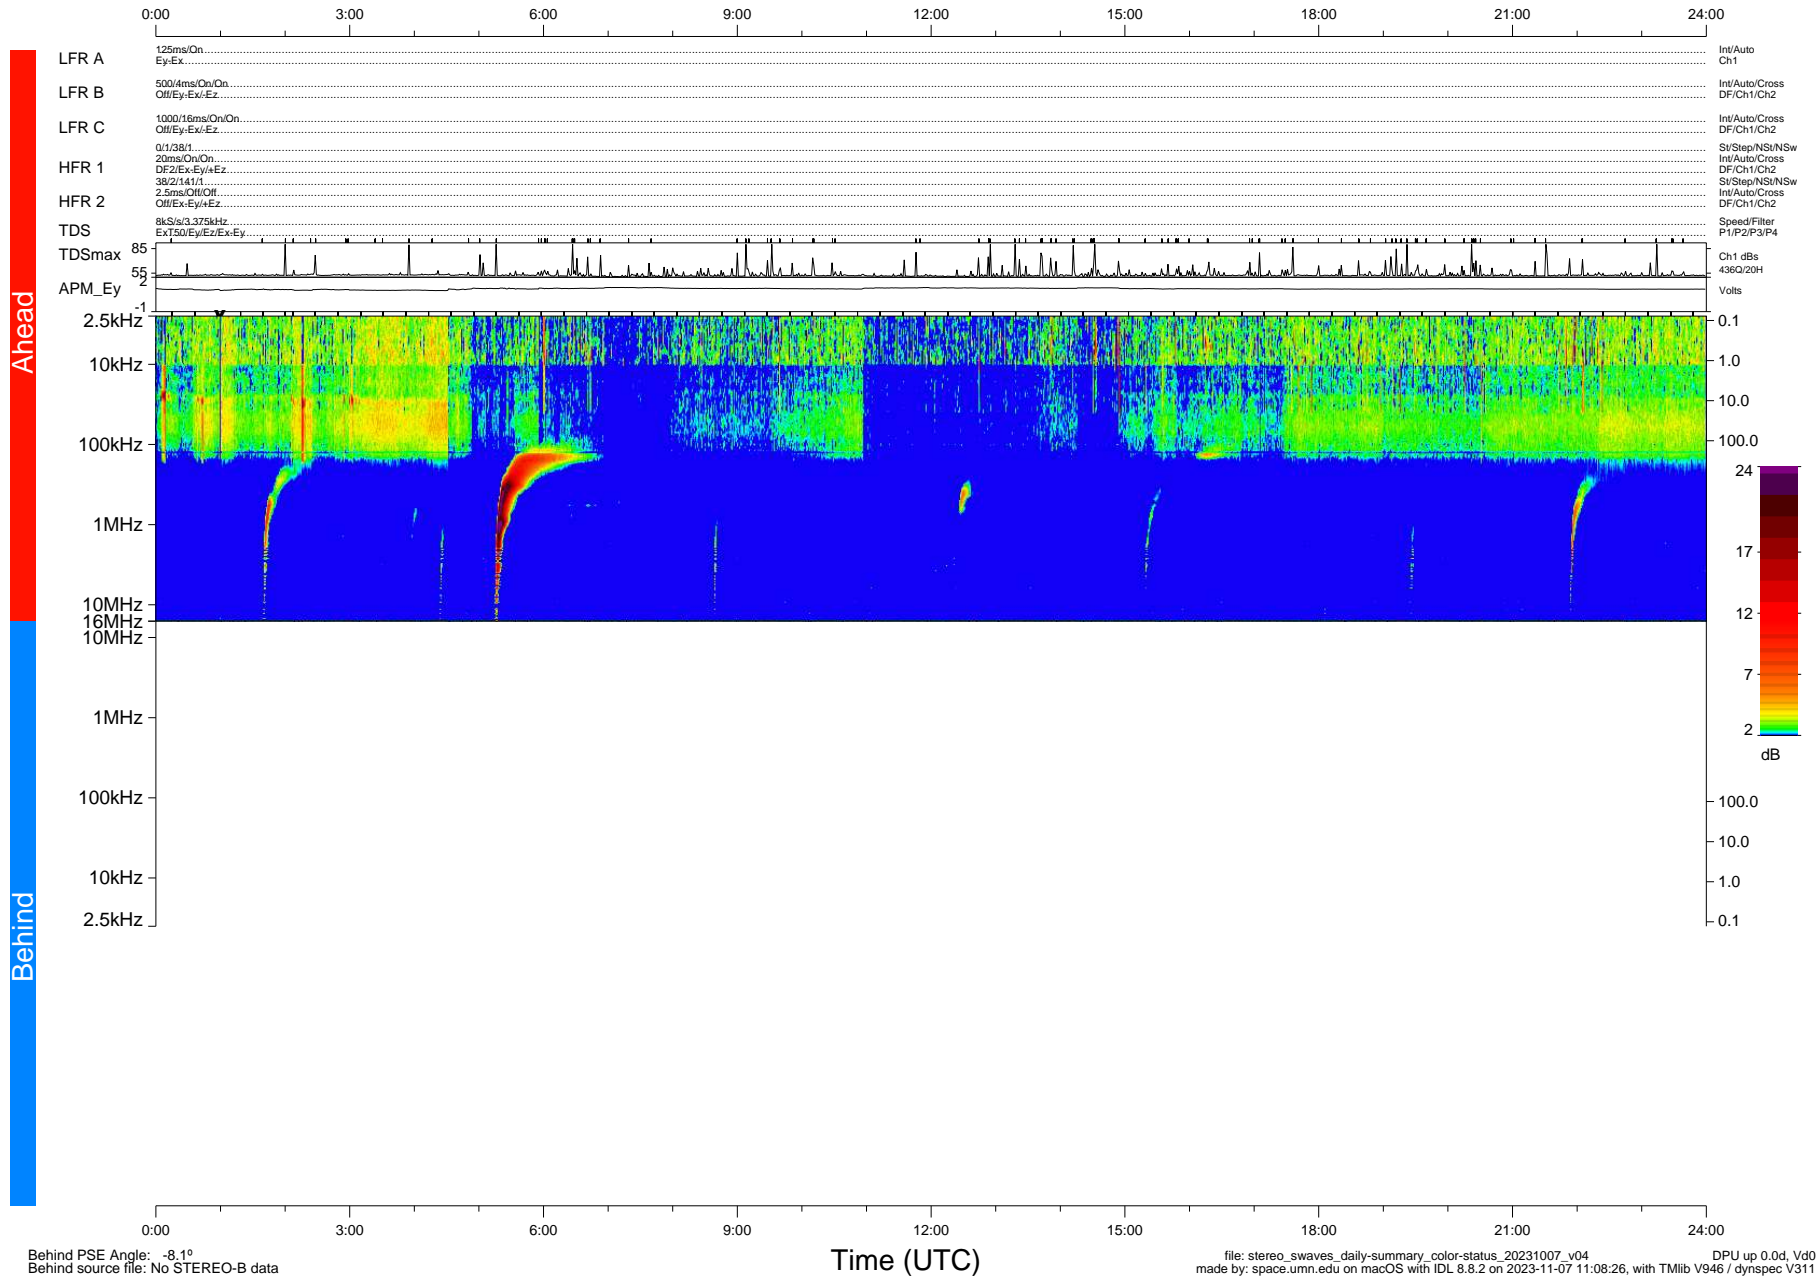

STEREO/WAVES Daily Summary - 07-Oct-2023 (DOY 280)

Ahead source file: swaves_ahead_2023_280_1_05.fin (Recovery: 100.0% HK, 115% Pkts)
 Ahead PSE Angle: 4.2°

DPU up 352.4d, V412d40

Behind PSE Angle: -8.1°
 Behind source file: No STEREO-B data

file: stereo_swaves_daily-summary_color-status_20231007_v04 DPU up 0.0d, Vd0
 made by: space.umn.edu on macOS with IDL 8.8.2 on 2023-11-07 11:08:26, with Tlib V946 / dynspec V311