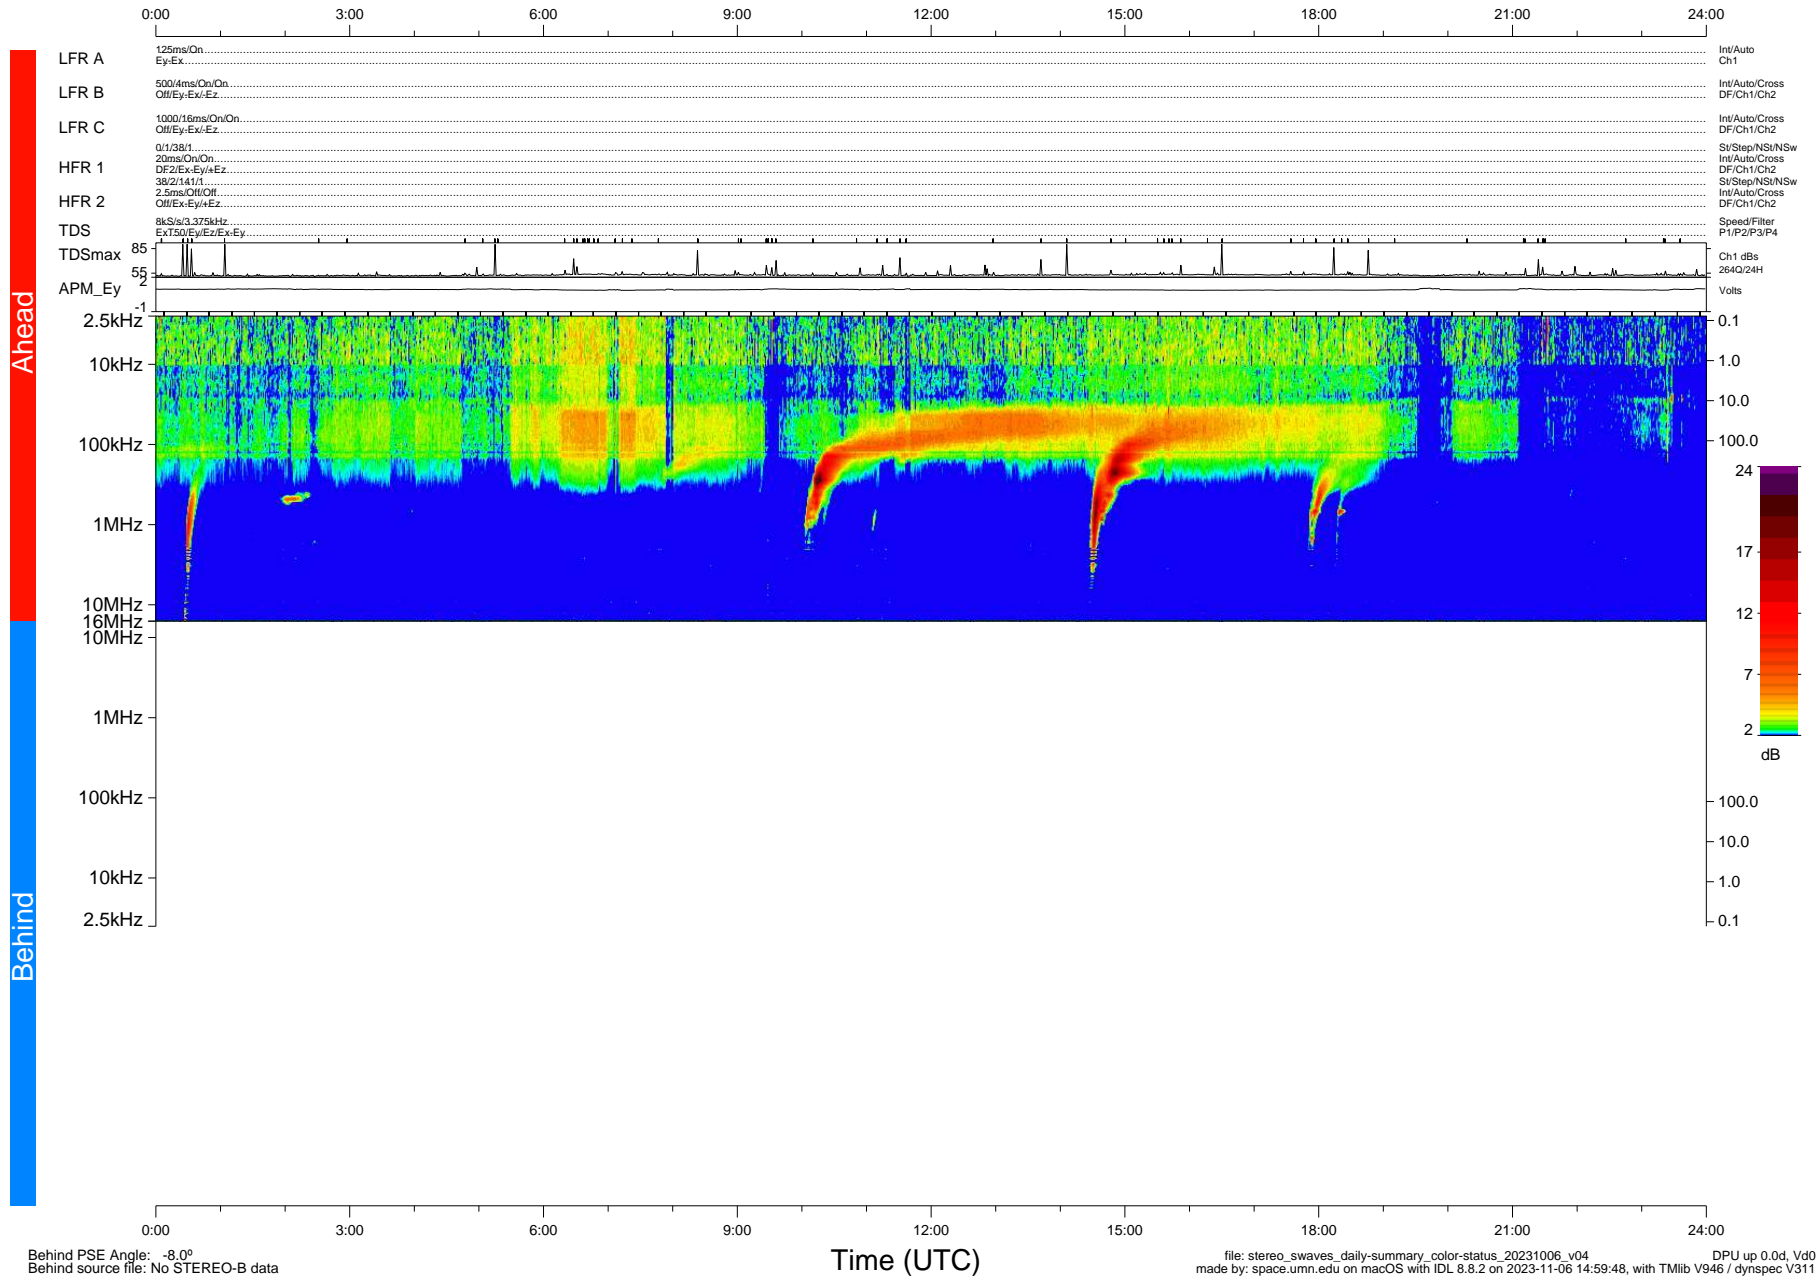

STEREO/WAVES Daily Summary - 06-Oct-2023 (DOY 279)

Ahead source file: swaves_ahead_2023_279_1_05.fin (Recovery: 100.0% HK, 91% Pkts)
 Ahead PSE Angle: 4.2°

DPU up 351.4d, V412d40

Behind PSE Angle: -8.0°
 Behind source file: No STEREO-B data

file: stereo_swaves_daily-summary_color-status_20231006_v04
 made by: space.umn.edu on macOS with IDL 8.8.2 on 2023-11-06 14:59:48, with Tlib V946 / dynspec V311
 DPU up 0.0d, Vd0