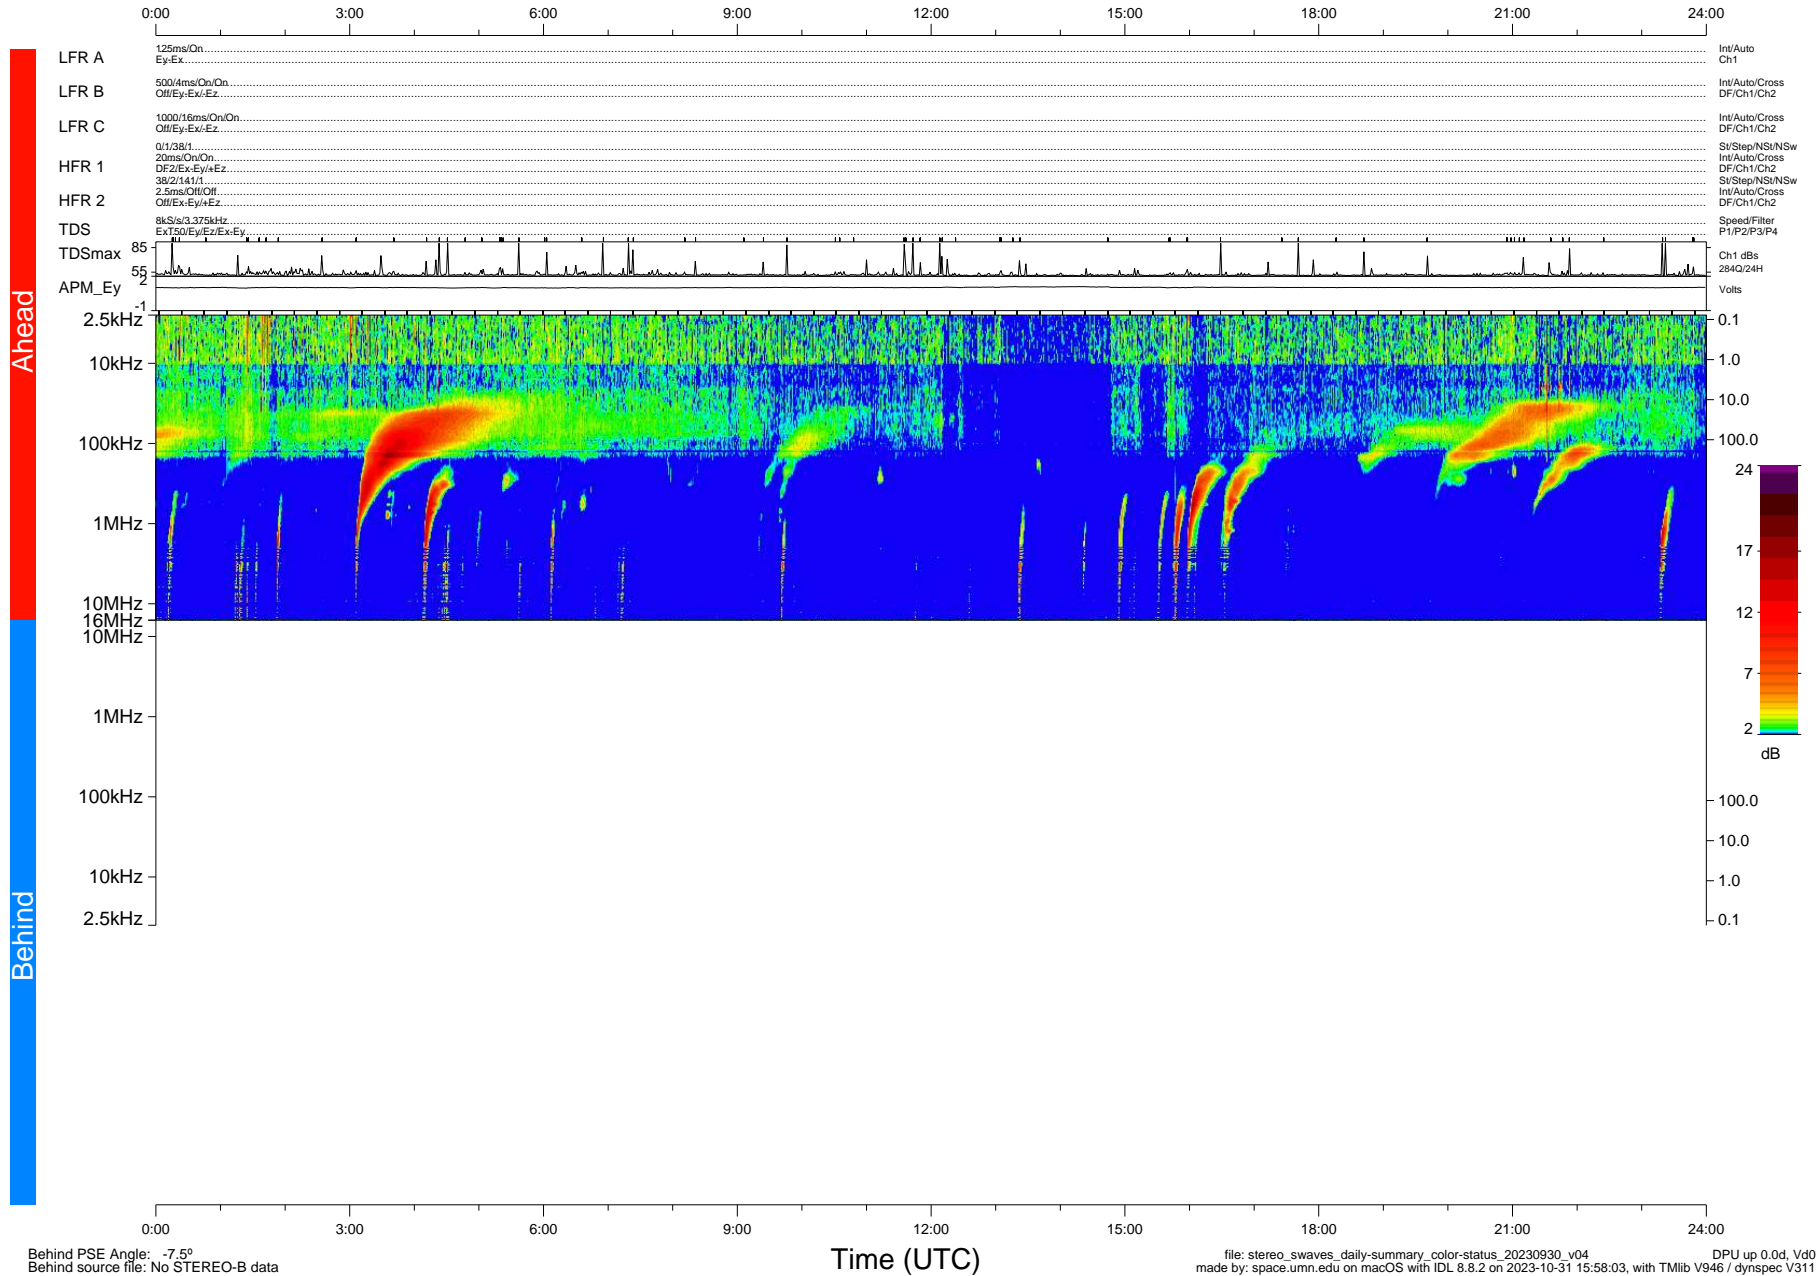

STEREO/WAVES Daily Summary - 30-Sep-2023 (DOY 273)

Ahead source file: swaves_ahead_2023_273_1_05.fin (Recovery: 100.0% HK, 94% Pkts)
Ahead PSE Angle: 3.8°

DPU up 345.4d, V412d40

Behind PSE Angle: -7.5°
Behind source file: No STEREO-B data