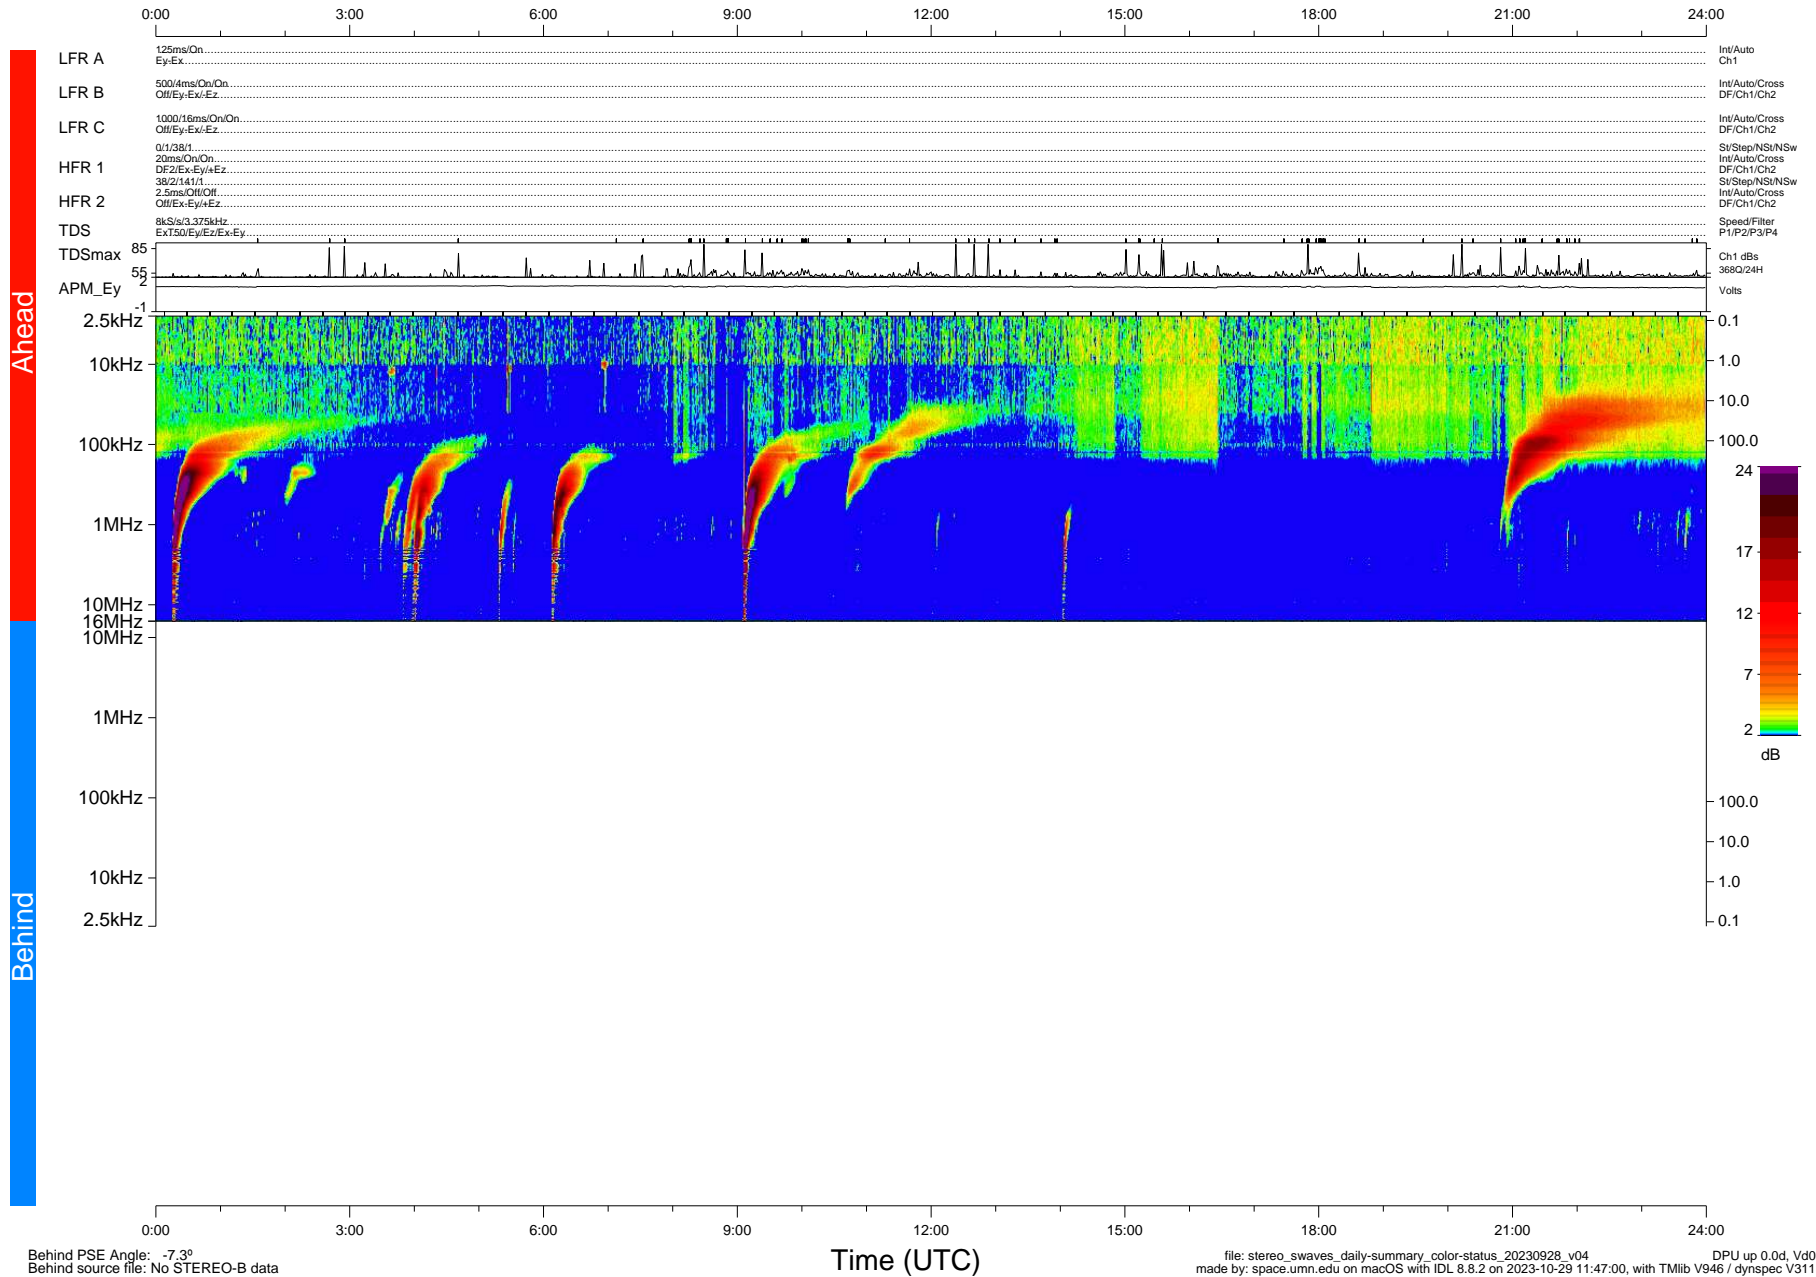

STEREO/WAVES Daily Summary - 28-Sep-2023 (DOY 271)

Ahead source file: swaves_ahead_2023_271_1_05.fin (Recovery: 100.0% HK, 106% Pkts)
 Ahead PSE Angle: 3.7°

DPU up 343.4d, V412d40

Behind PSE Angle: -7.3°
 Behind source file: No STEREO-B data

file: stereo_swaves_daily-summary_color-status_20230928_v04 DPU up 0.0d, Vd0
 made by: space.umn.edu on macOS with IDL 8.8.2 on 2023-10-29 11:47:00, with Tlib V946 / dynspec V311