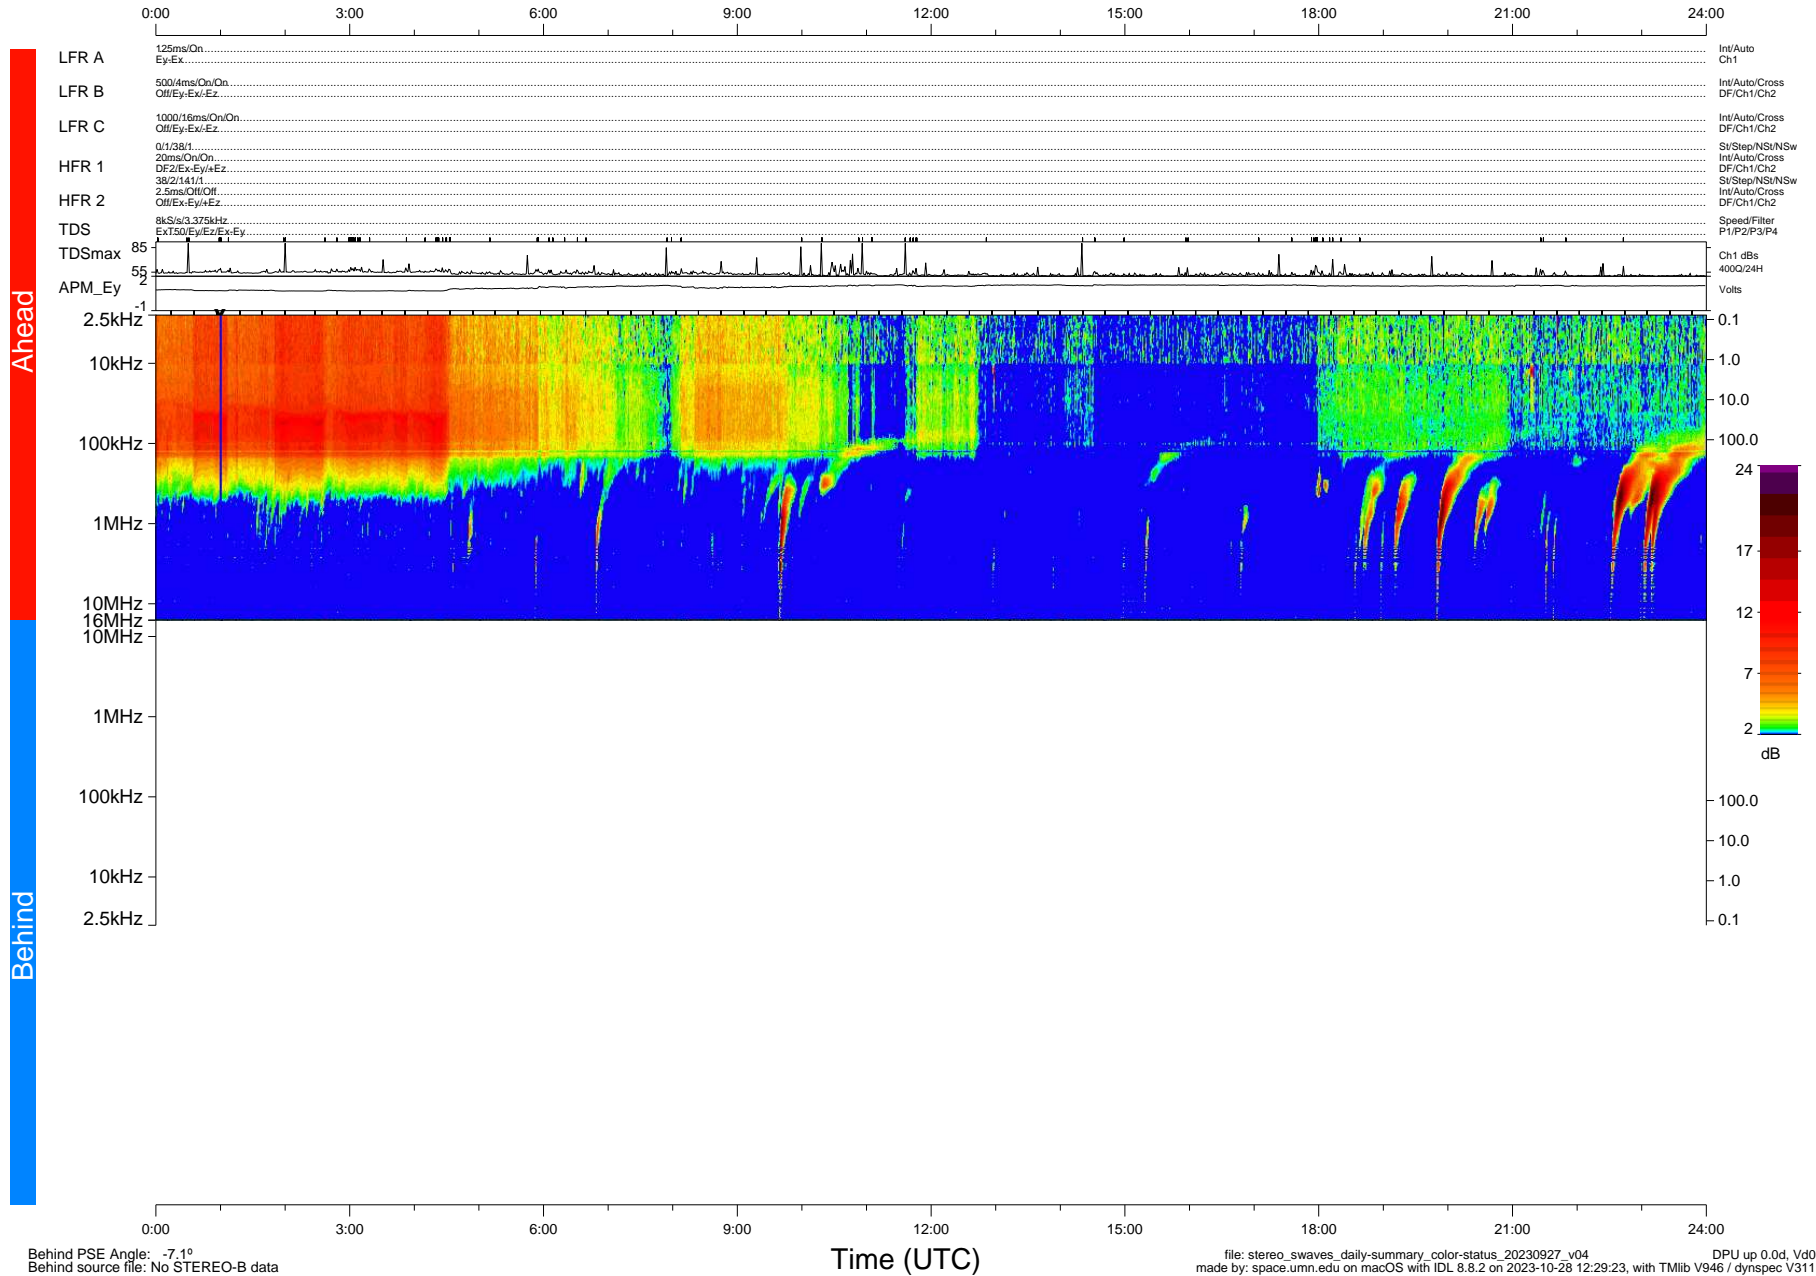

STEREO/WAVES Daily Summary - 27-Sep-2023 (DOY 270)

Ahead source file: swaves_ahead_2023_270_1_05.fin (Recovery: 100.0% HK, 111% Pkts)
Ahead PSE Angle: 3.7°

DPU up 342.4d, V412d40

Behind PSE Angle: -7.1°
Behind source file: No STEREO-B data