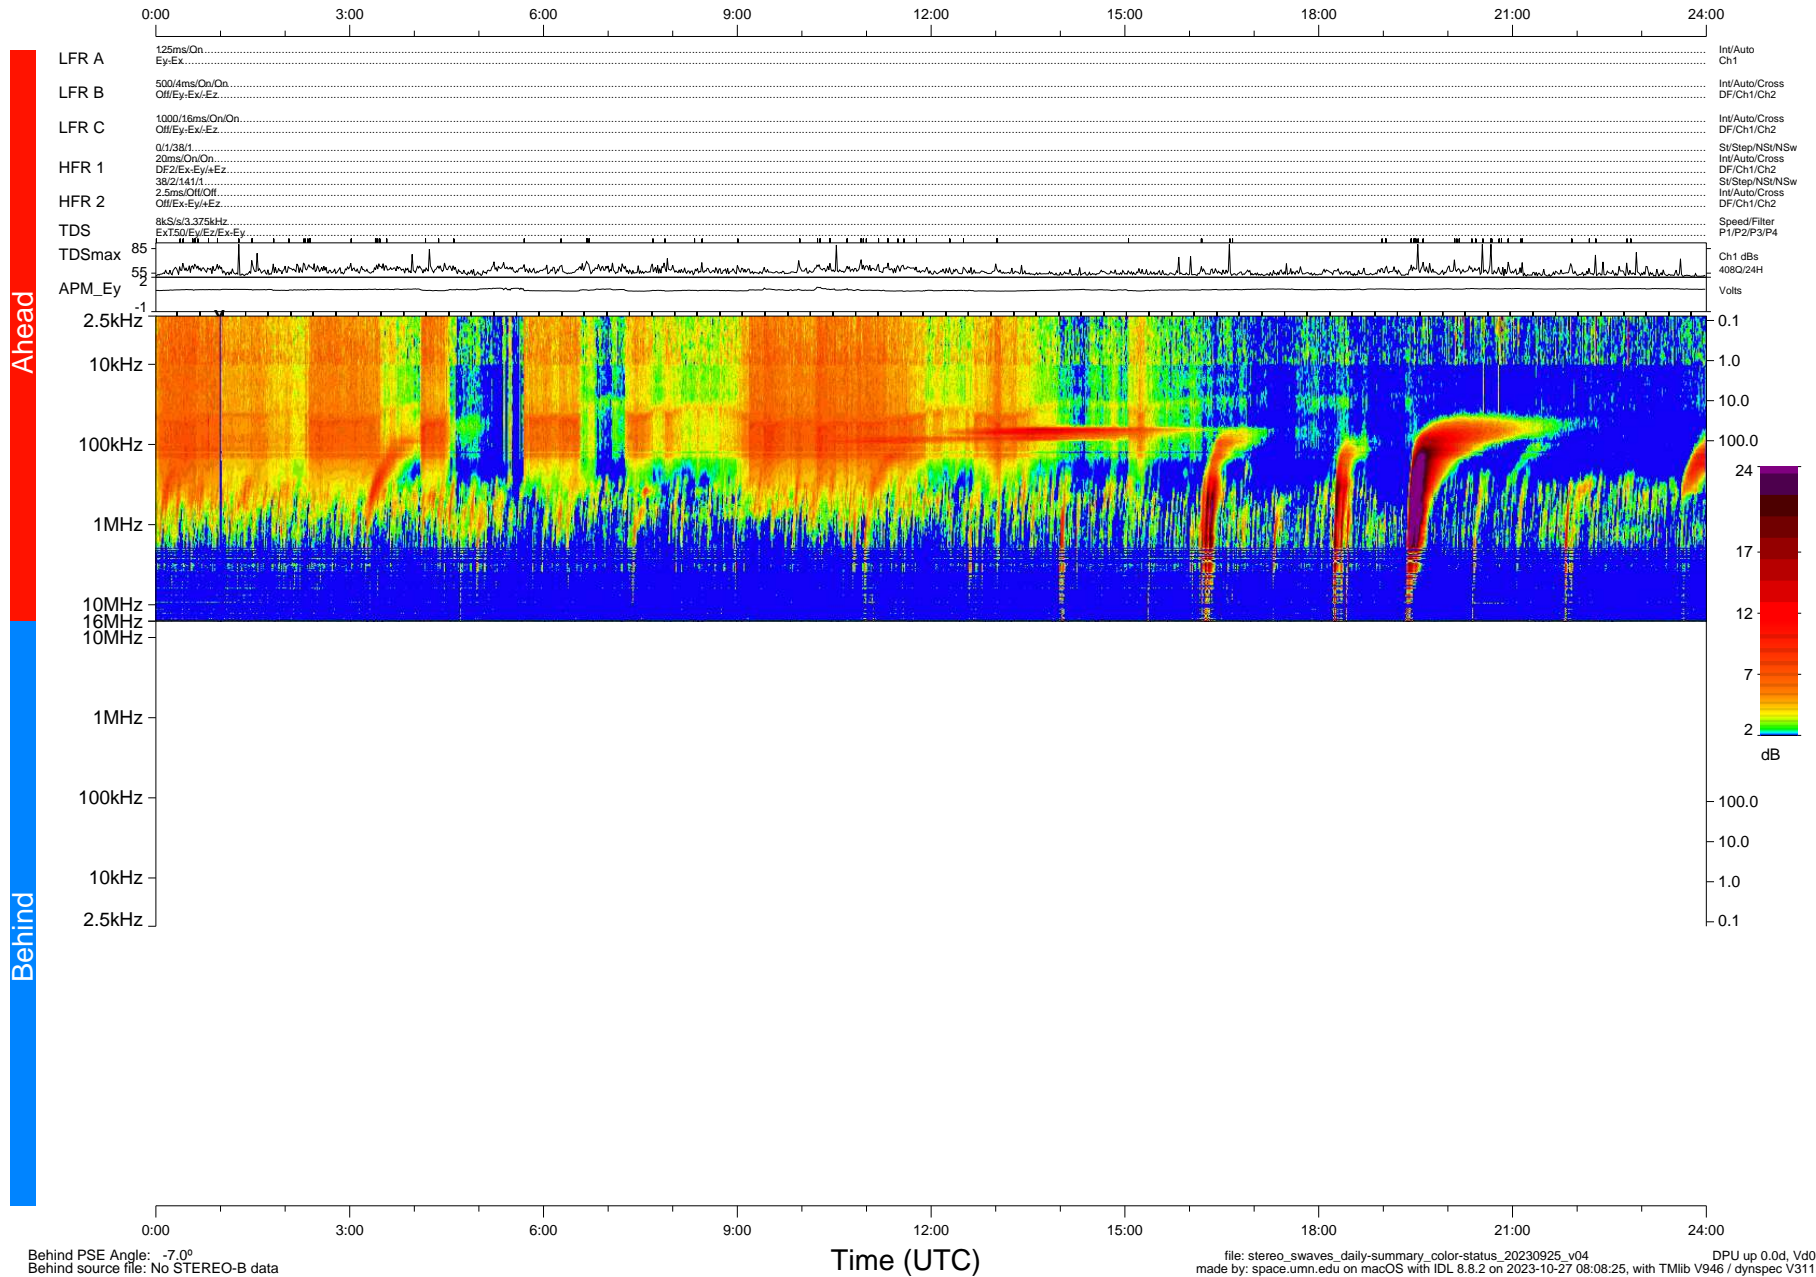

# STEREO/WAVES Daily Summary - 25-Sep-2023 (DOY 268)

Ahead source file: swaves\_ahead\_2023\_268\_1\_05.fin (Recovery: 100.0% HK, 112% Pkts)  
 Ahead PSE Angle: 3.5°

DPU up 340.4d, V412d40

Behind PSE Angle: -7.0°  
 Behind source file: No STEREO-B data

file: stereo\_swaves\_daily-summary\_color-status\_20230925\_v04  
 made by: space.umn.edu on macOS with IDL 8.8.2 on 2023-10-27 08:08:25, with Tlib V946 / dynspec V311  
 DPU up 0.0d, Vd0