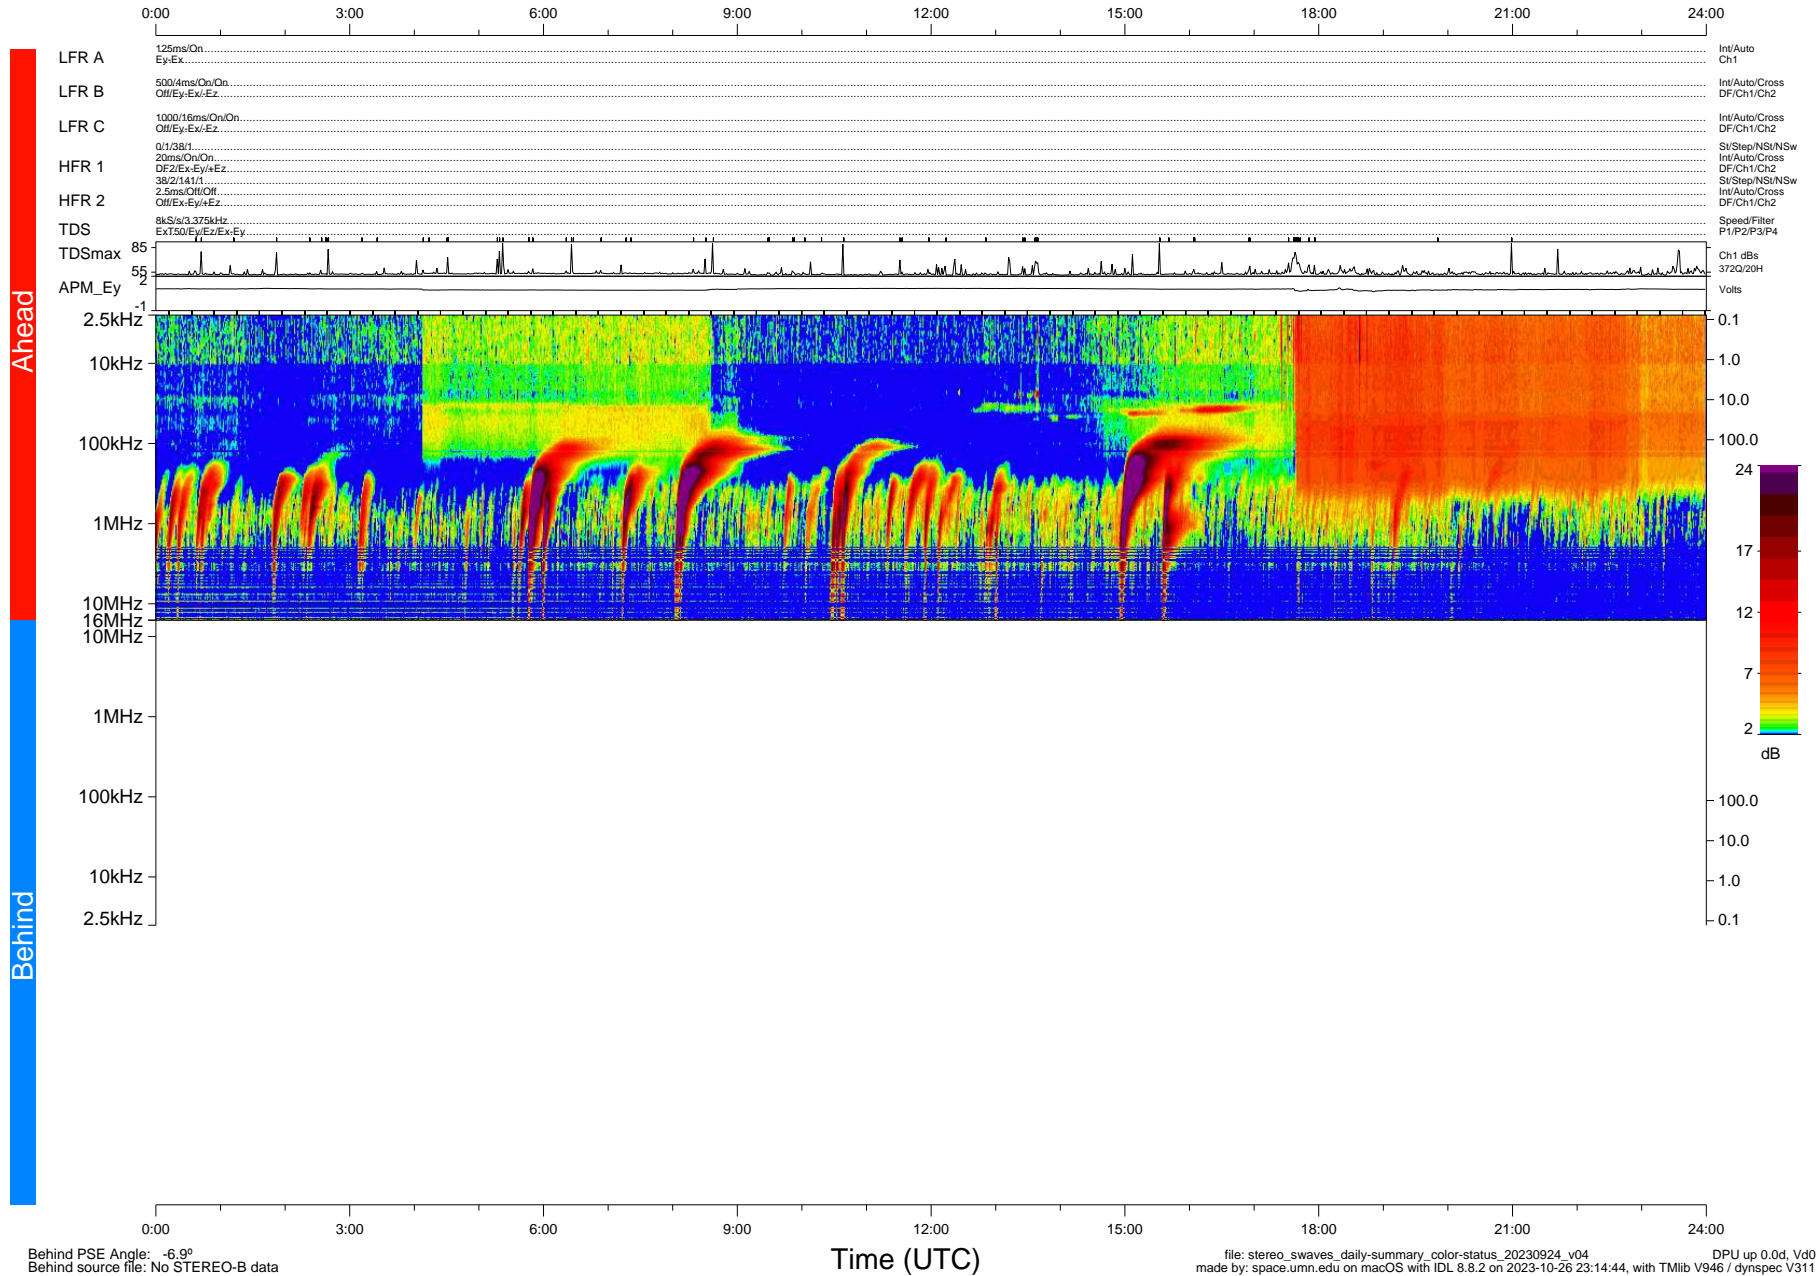

STEREO/WAVES Daily Summary - 24-Sep-2023 (DOY 267)

Ahead source file: swaves_ahead_2023_267_1_05.fin (Recovery: 100.0% HK, 106% Pkts)
Ahead PSE Angle: 3.4°

DPU up 339.4d, V412d40

Behind PSE Angle: -6.9°
Behind source file: No STEREO-B data

Time (UTC)