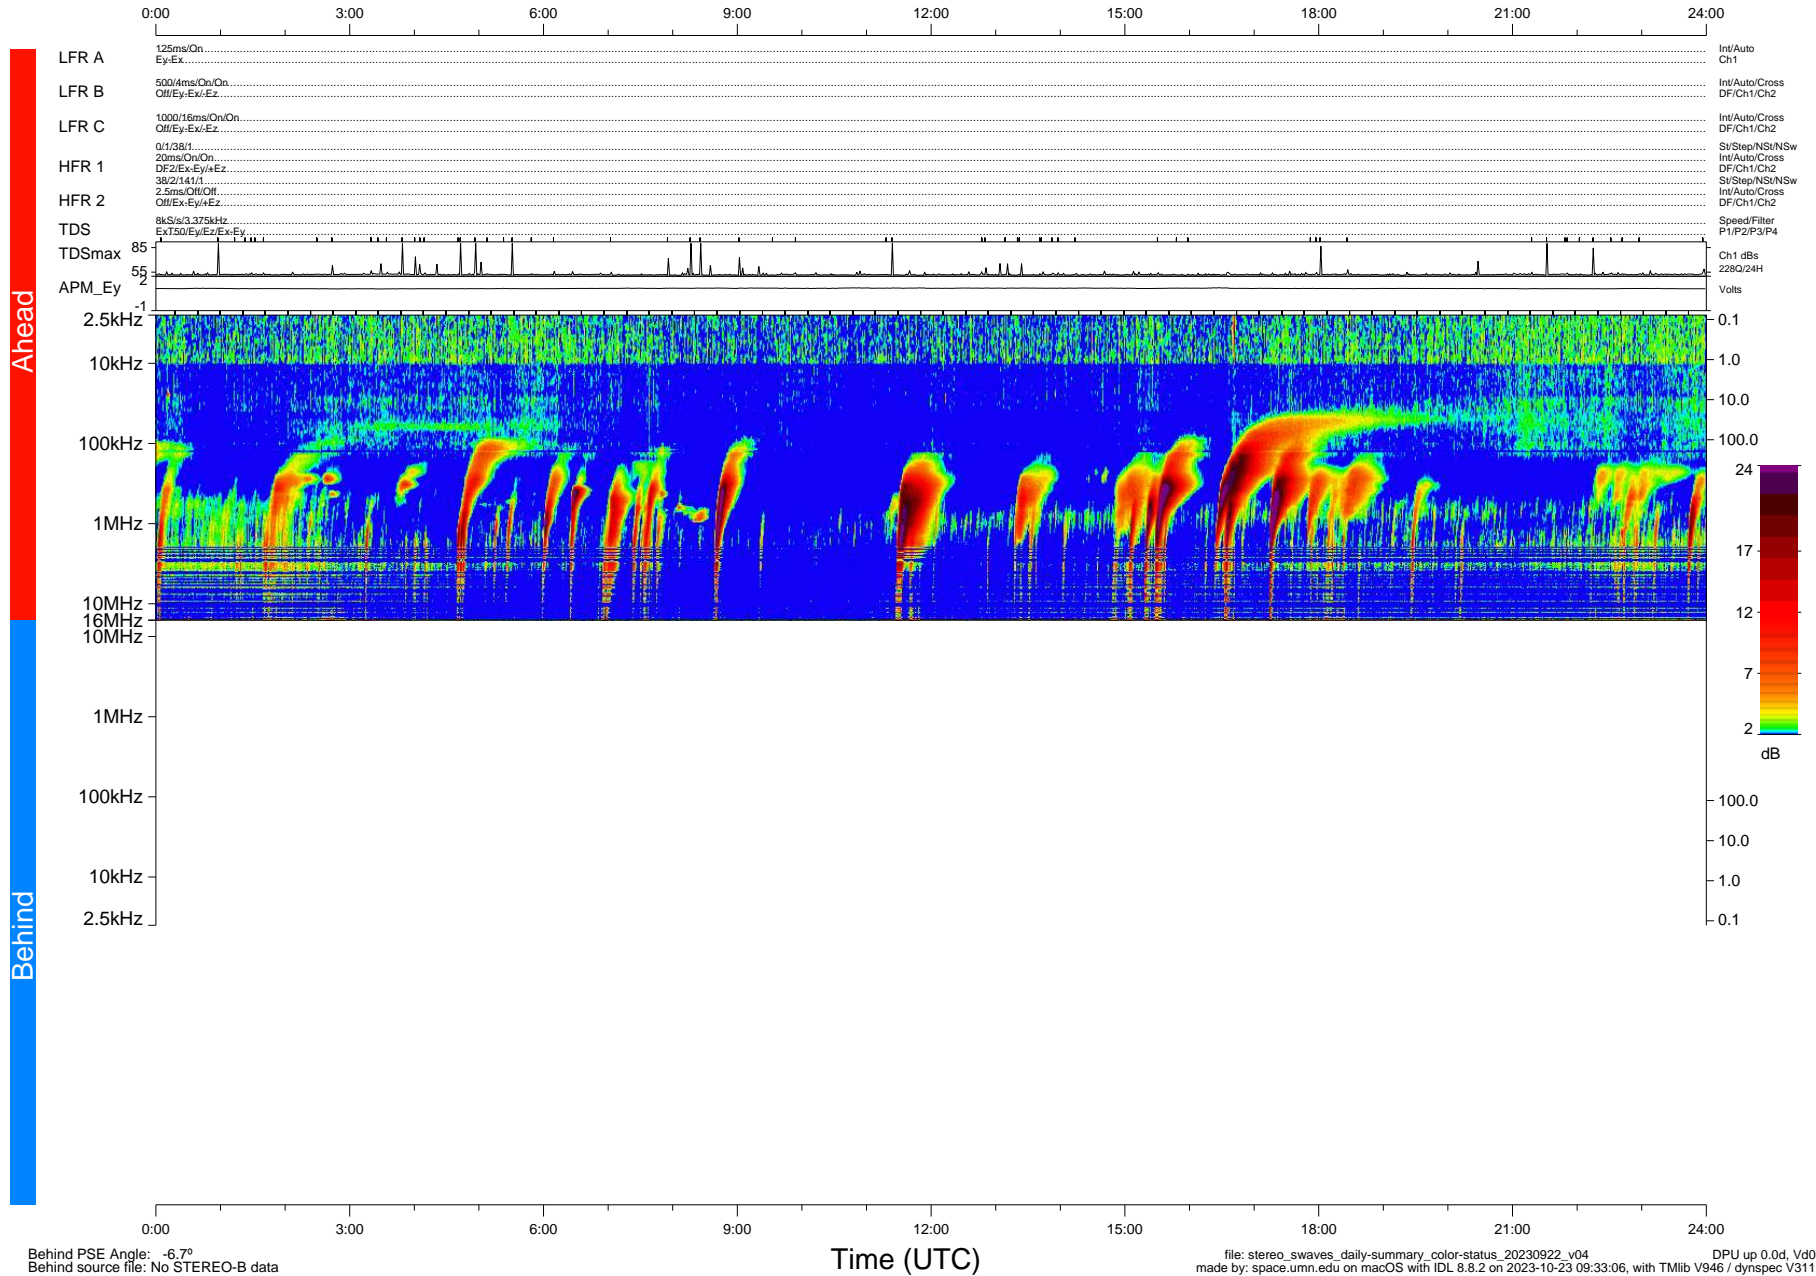

STEREO/WAVES Daily Summary - 22-Sep-2023 (DOY 265)

Ahead source file: swaves_ahead_2023_265_1_05.fin (Recovery: 100.0% HK, 86% Pkts)
 Ahead PSE Angle: 3.3°

DPU up 337.4d, V412d40

Behind PSE Angle: -6.7°
 Behind source file: No STEREO-B data

file: stereo_swaves_daily-summary_color-status_20230922_v04 DPU up 0.0d, Vd0
 made by: space.umn.edu on macOS with IDL 8.8.2 on 2023-10-23 09:33:06, with Tlib V946 / dynspec V311