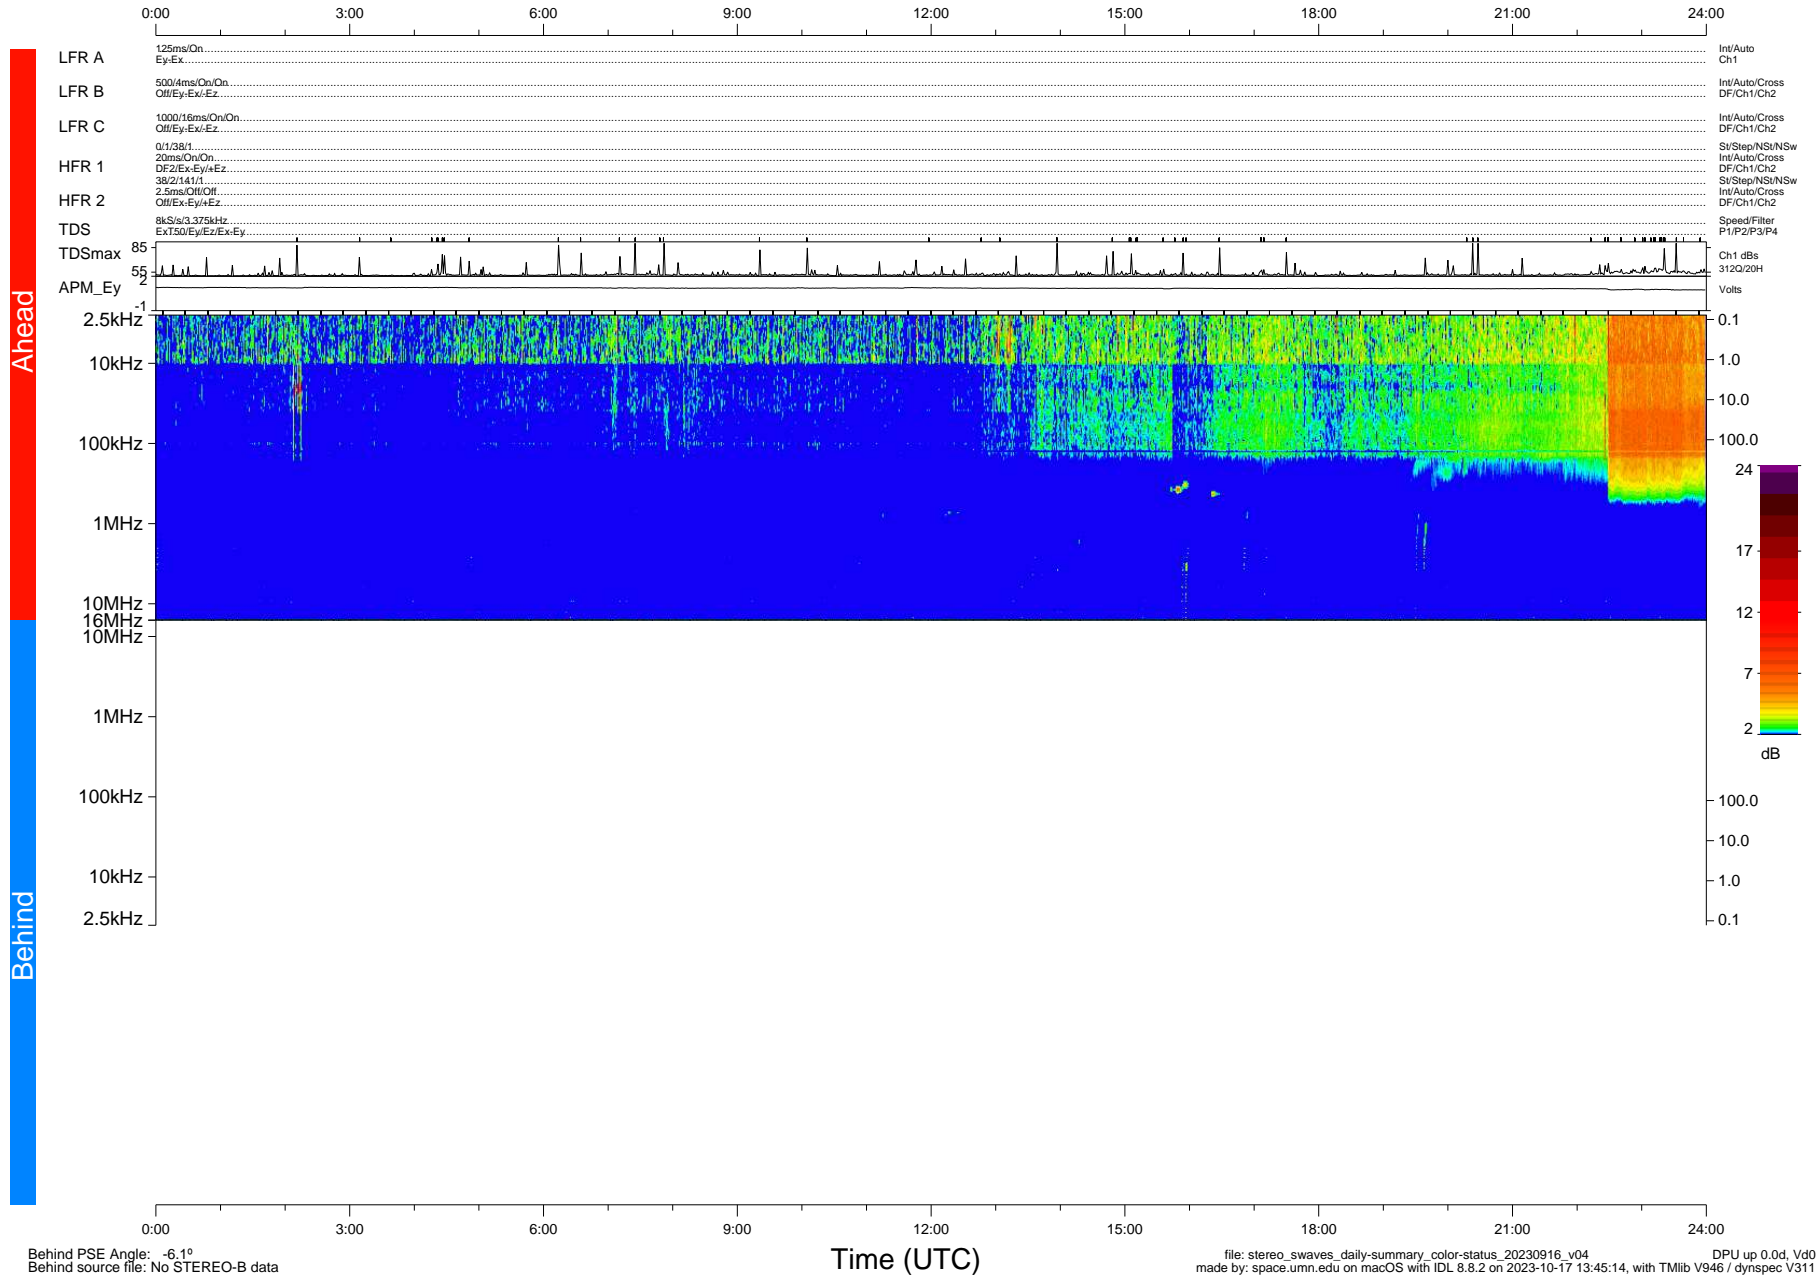

STEREO/WAVES Daily Summary - 16-Sep-2023 (DOY 259)

Ahead source file: swaves_ahead_2023_259_1_05.fin (Recovery: 100.0% HK, 98% Pkts)
Ahead PSE Angle: 2.8°

DPU up 331.4d, V412d40

Behind PSE Angle: -6.1°
Behind source file: No STEREO-B data