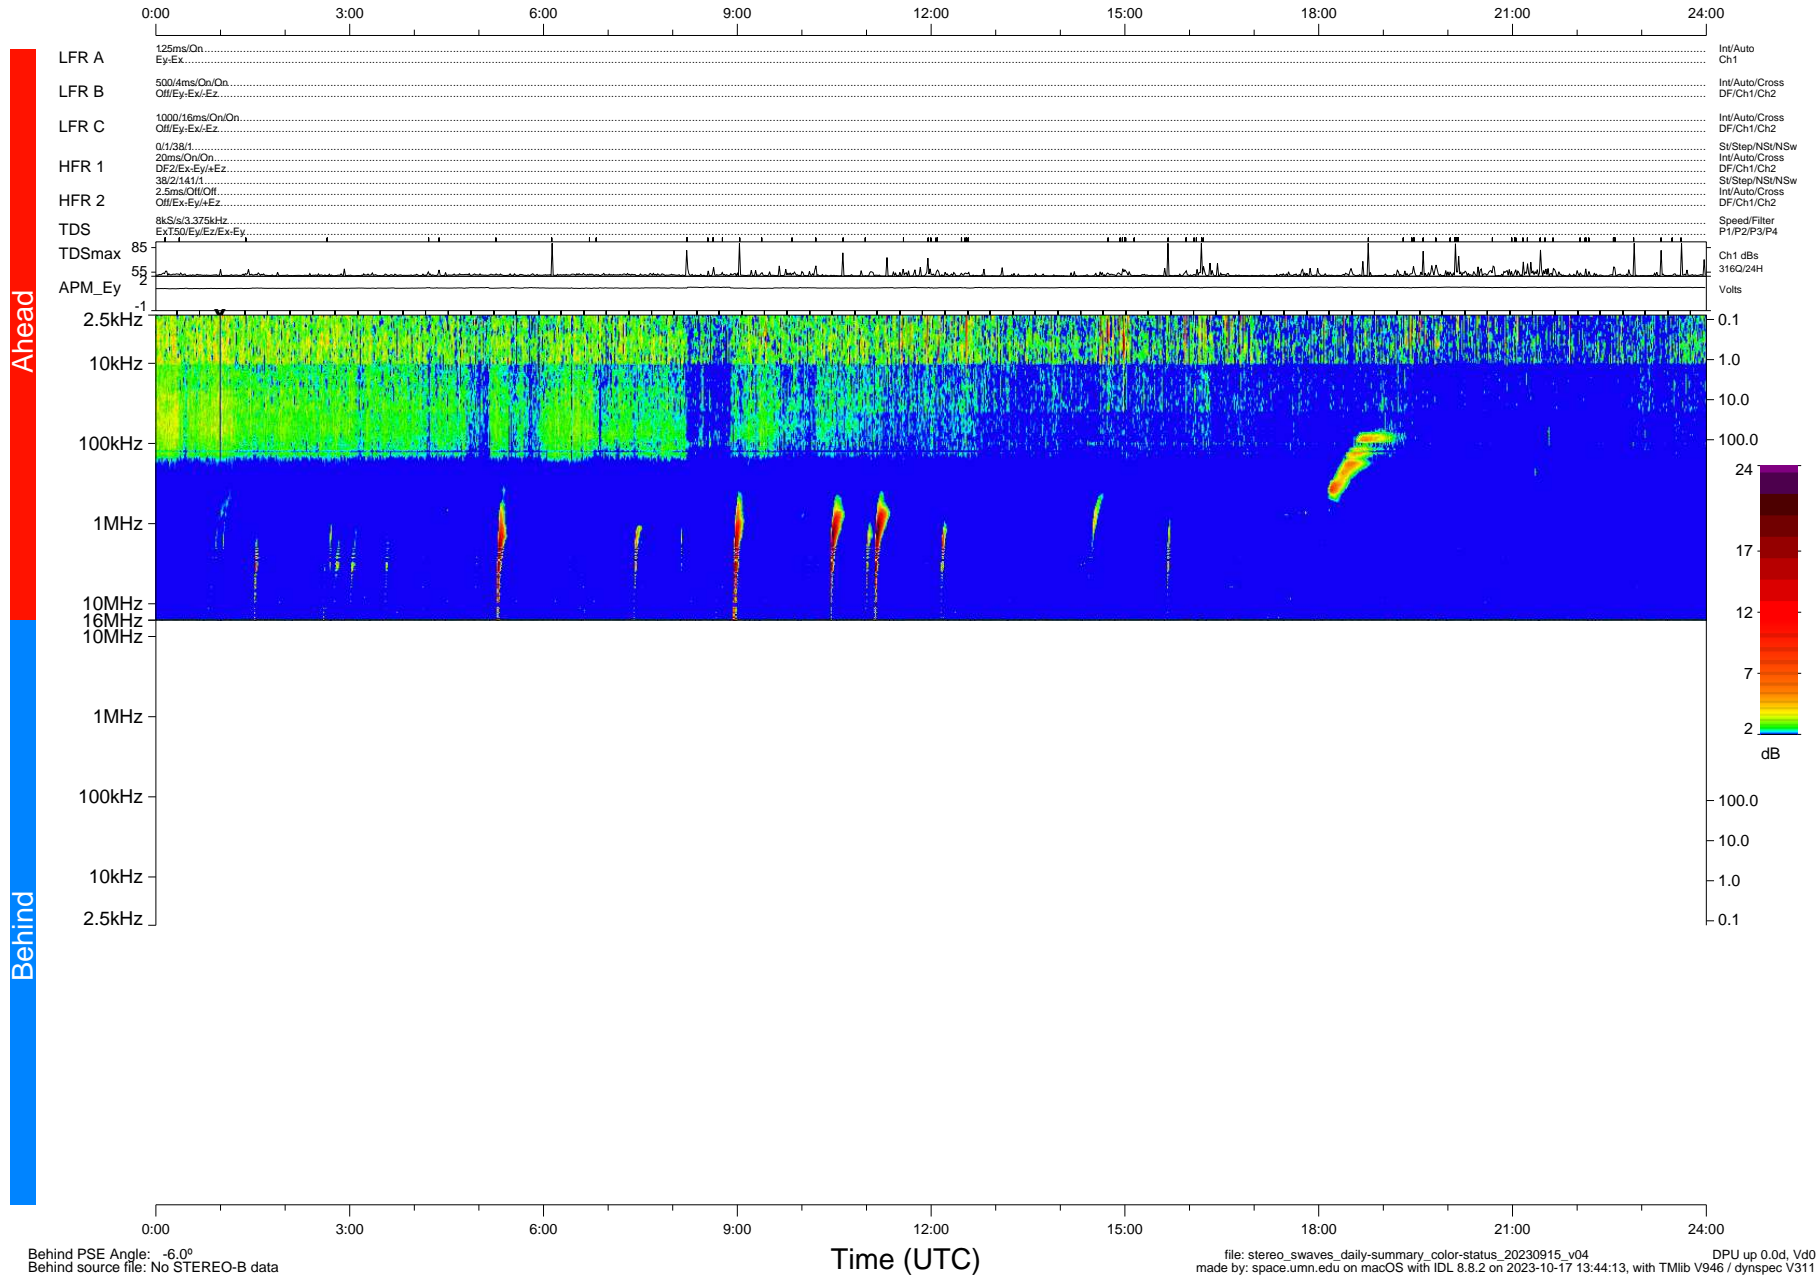

STEREO/WAVES Daily Summary - 15-Sep-2023 (DOY 258)

Ahead source file: swaves_ahead_2023_258_1_05.fin (Recovery: 100.0% HK, 99% Pkts)
Ahead PSE Angle: 2.8°

DPU up 330.4d, V412d40

Behind PSE Angle: -6.0°
Behind source file: No STEREO-B data