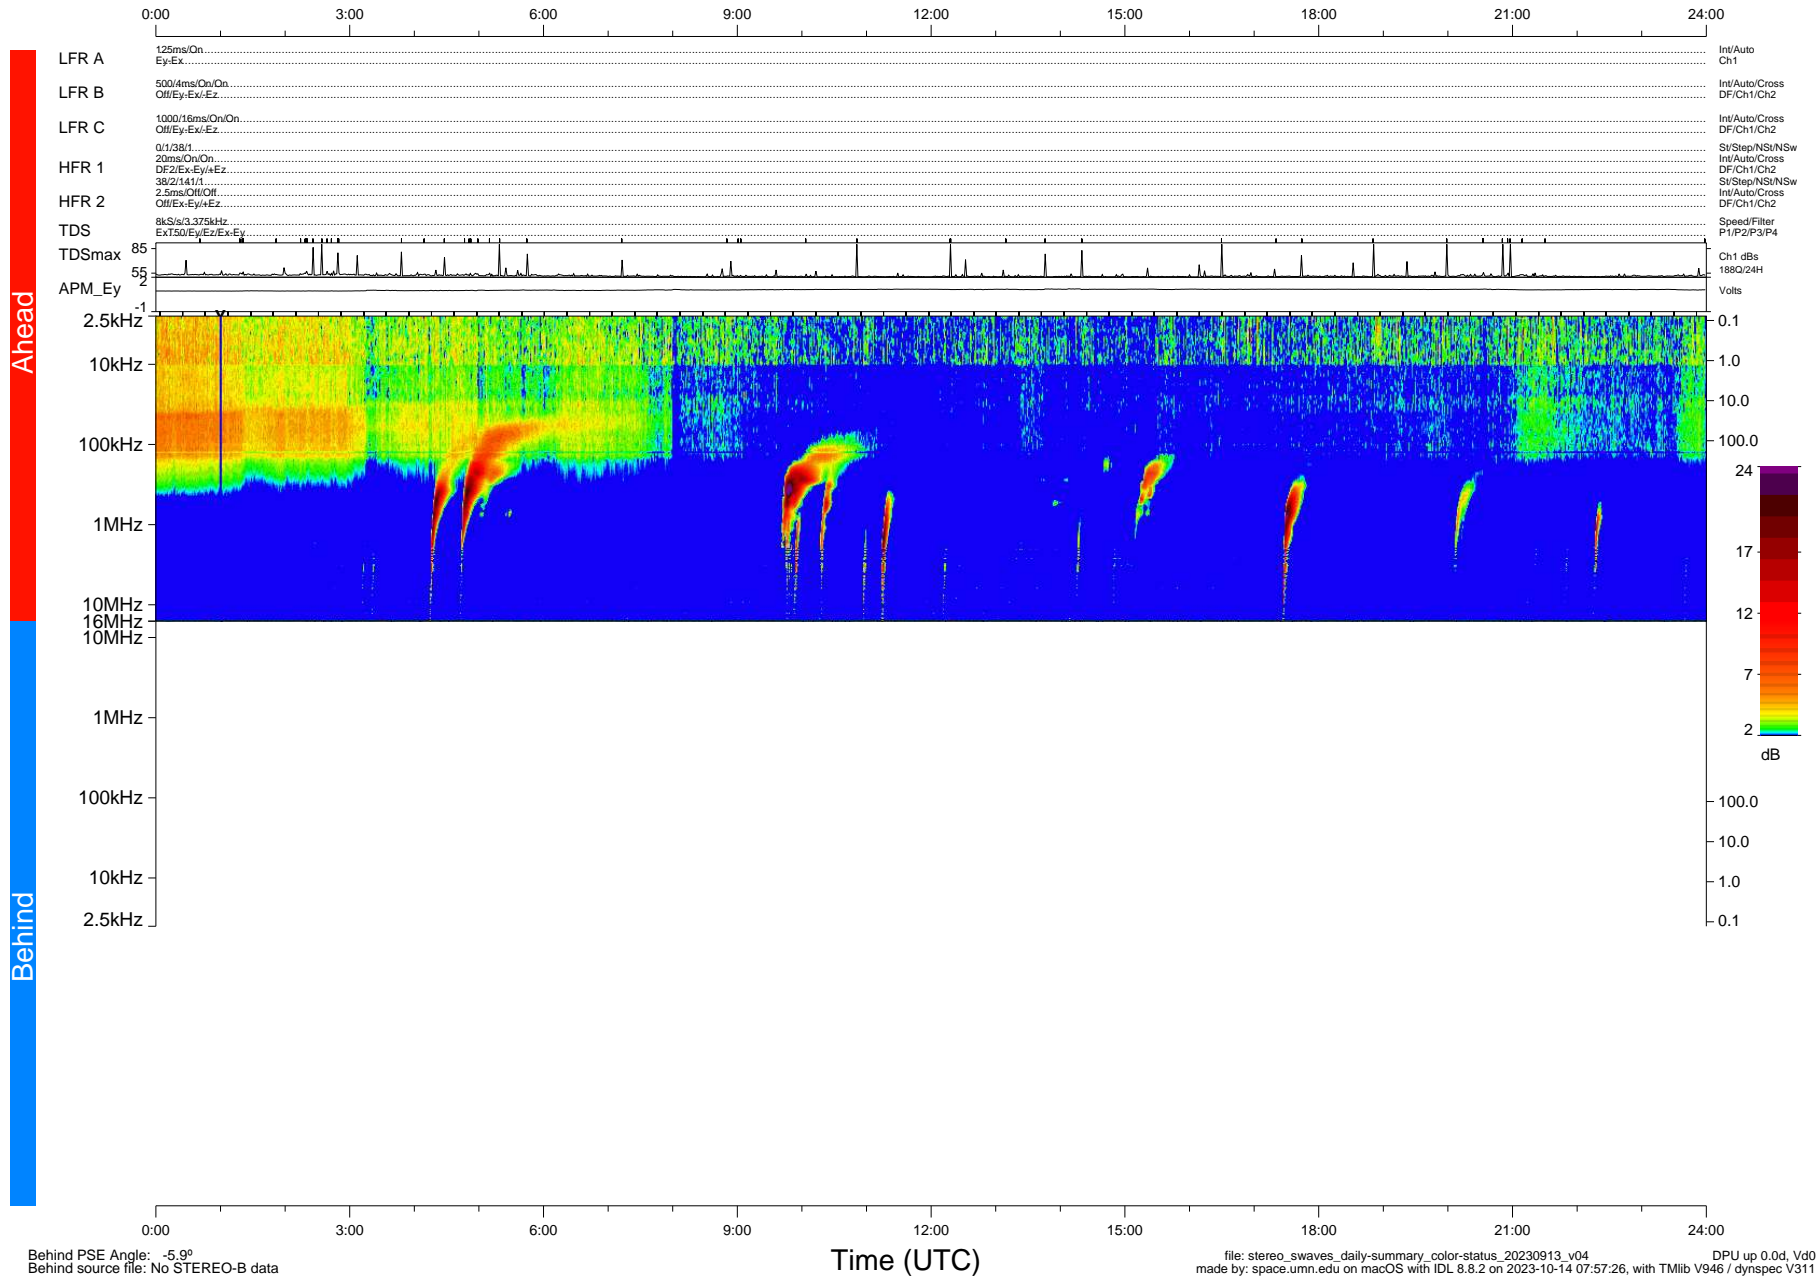

# STEREO/WAVES Daily Summary - 13-Sep-2023 (DOY 256)

Ahead source file: swaves\_ahead\_2023\_256\_1\_05.fin (Recovery: 100.0% HK, 80% Pkts)  
 Ahead PSE Angle: 2.6°

DPU up 328.4d, V412d40

Behind PSE Angle: -5.9°  
 Behind source file: No STEREO-B data

file: stereo\_swaves\_daily-summary\_color-status\_20230913\_v04  
 made by: space.umn.edu on macOS with IDL 8.8.2 on 2023-10-14 07:57:26, with Tlib V946 / dynspec V311  
 DPU up 0.0d, Vd0