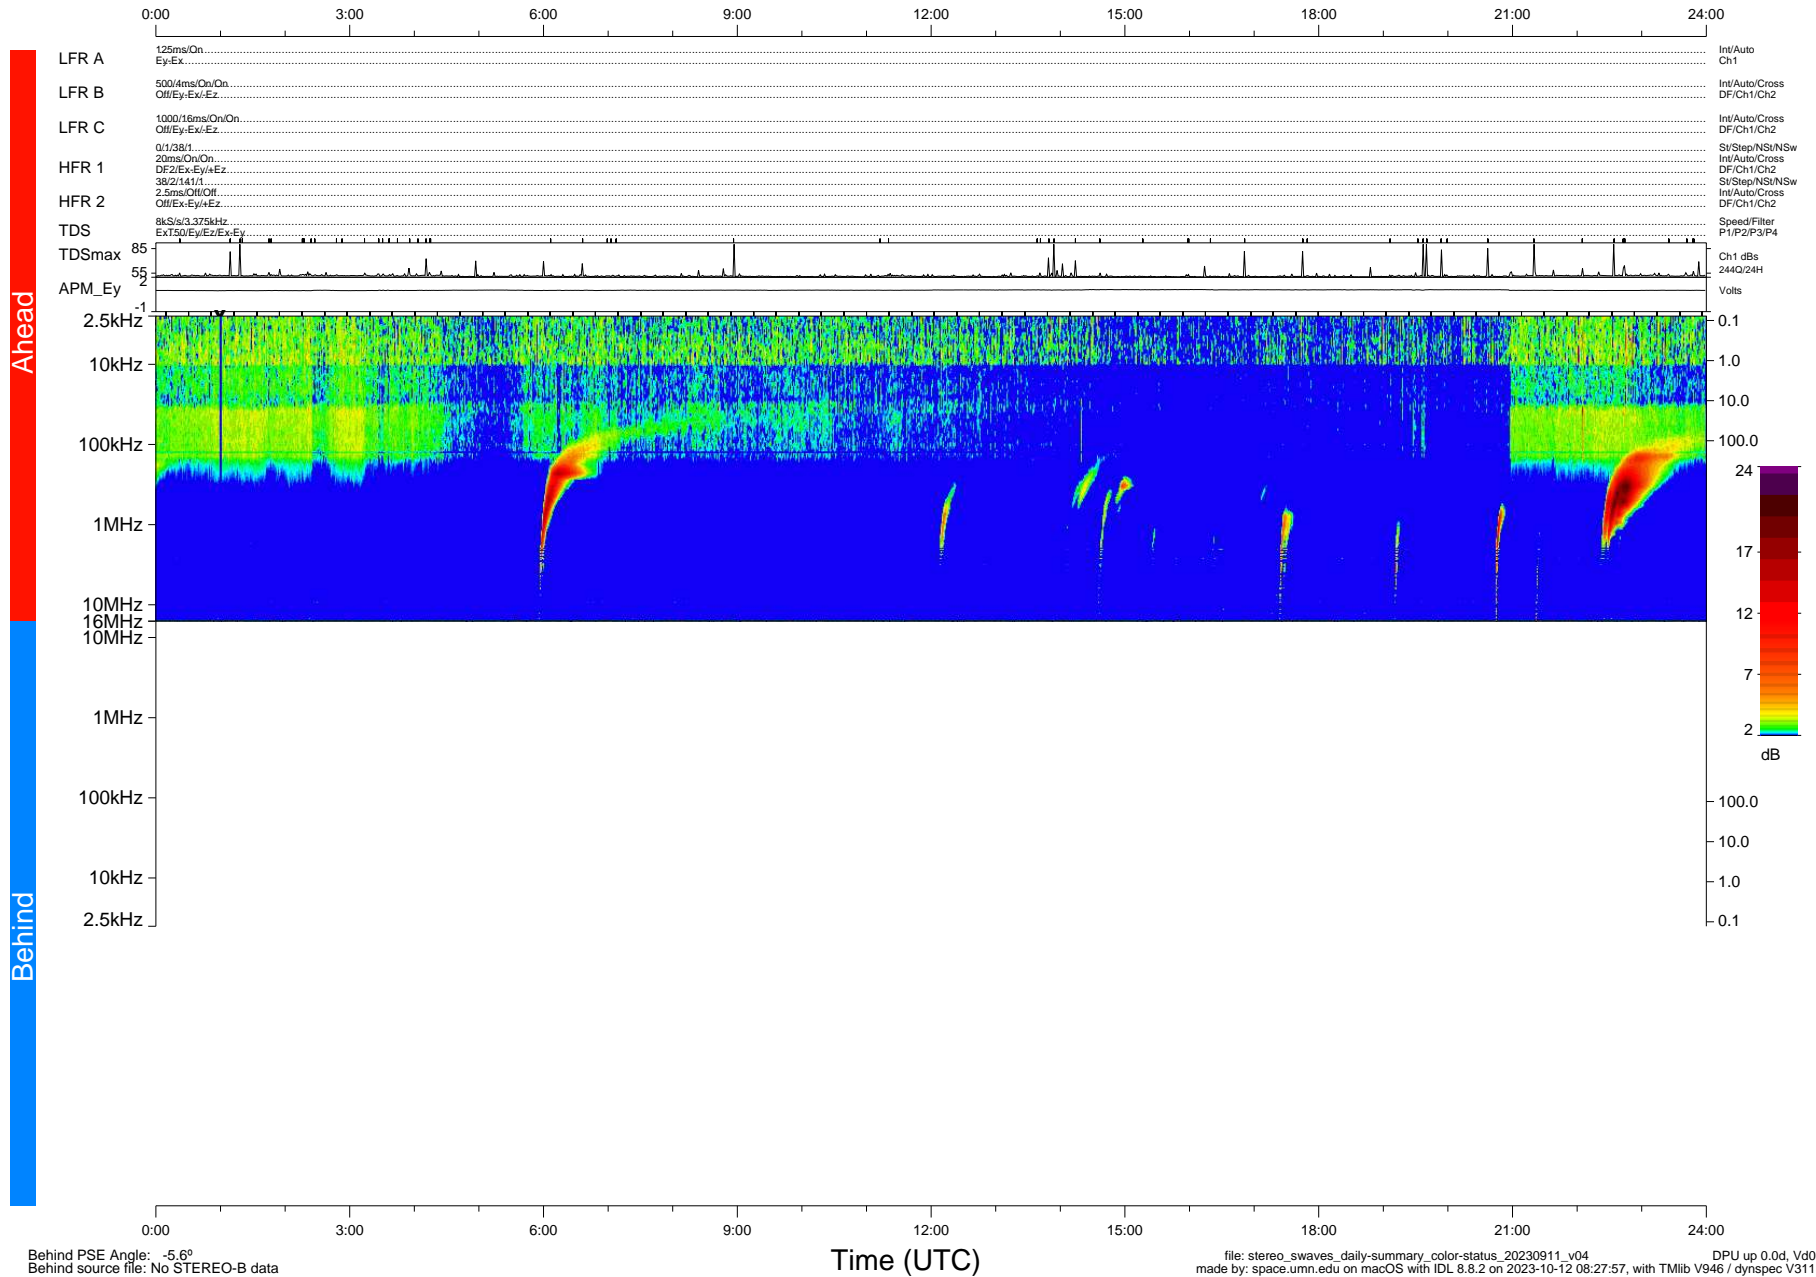

# STEREO/WAVES Daily Summary - 11-Sep-2023 (DOY 254)

Ahead source file: swaves\_ahead\_2023\_254\_1\_05.fin (Recovery: 100.0% HK, 88% Pkts)  
 Ahead PSE Angle: 2.5°

DPU up 326.4d, V412d40

Behind PSE Angle: -5.6°  
 Behind source file: No STEREO-B data

file: stereo\_swaves\_daily-summary\_color-status\_20230911\_v04  
 made by: space.umn.edu on macOS with IDL 8.8.2 on 2023-10-12 08:27:57, with Tlib V946 / dynspec V311  
 DPU up 0.0d, Vd0