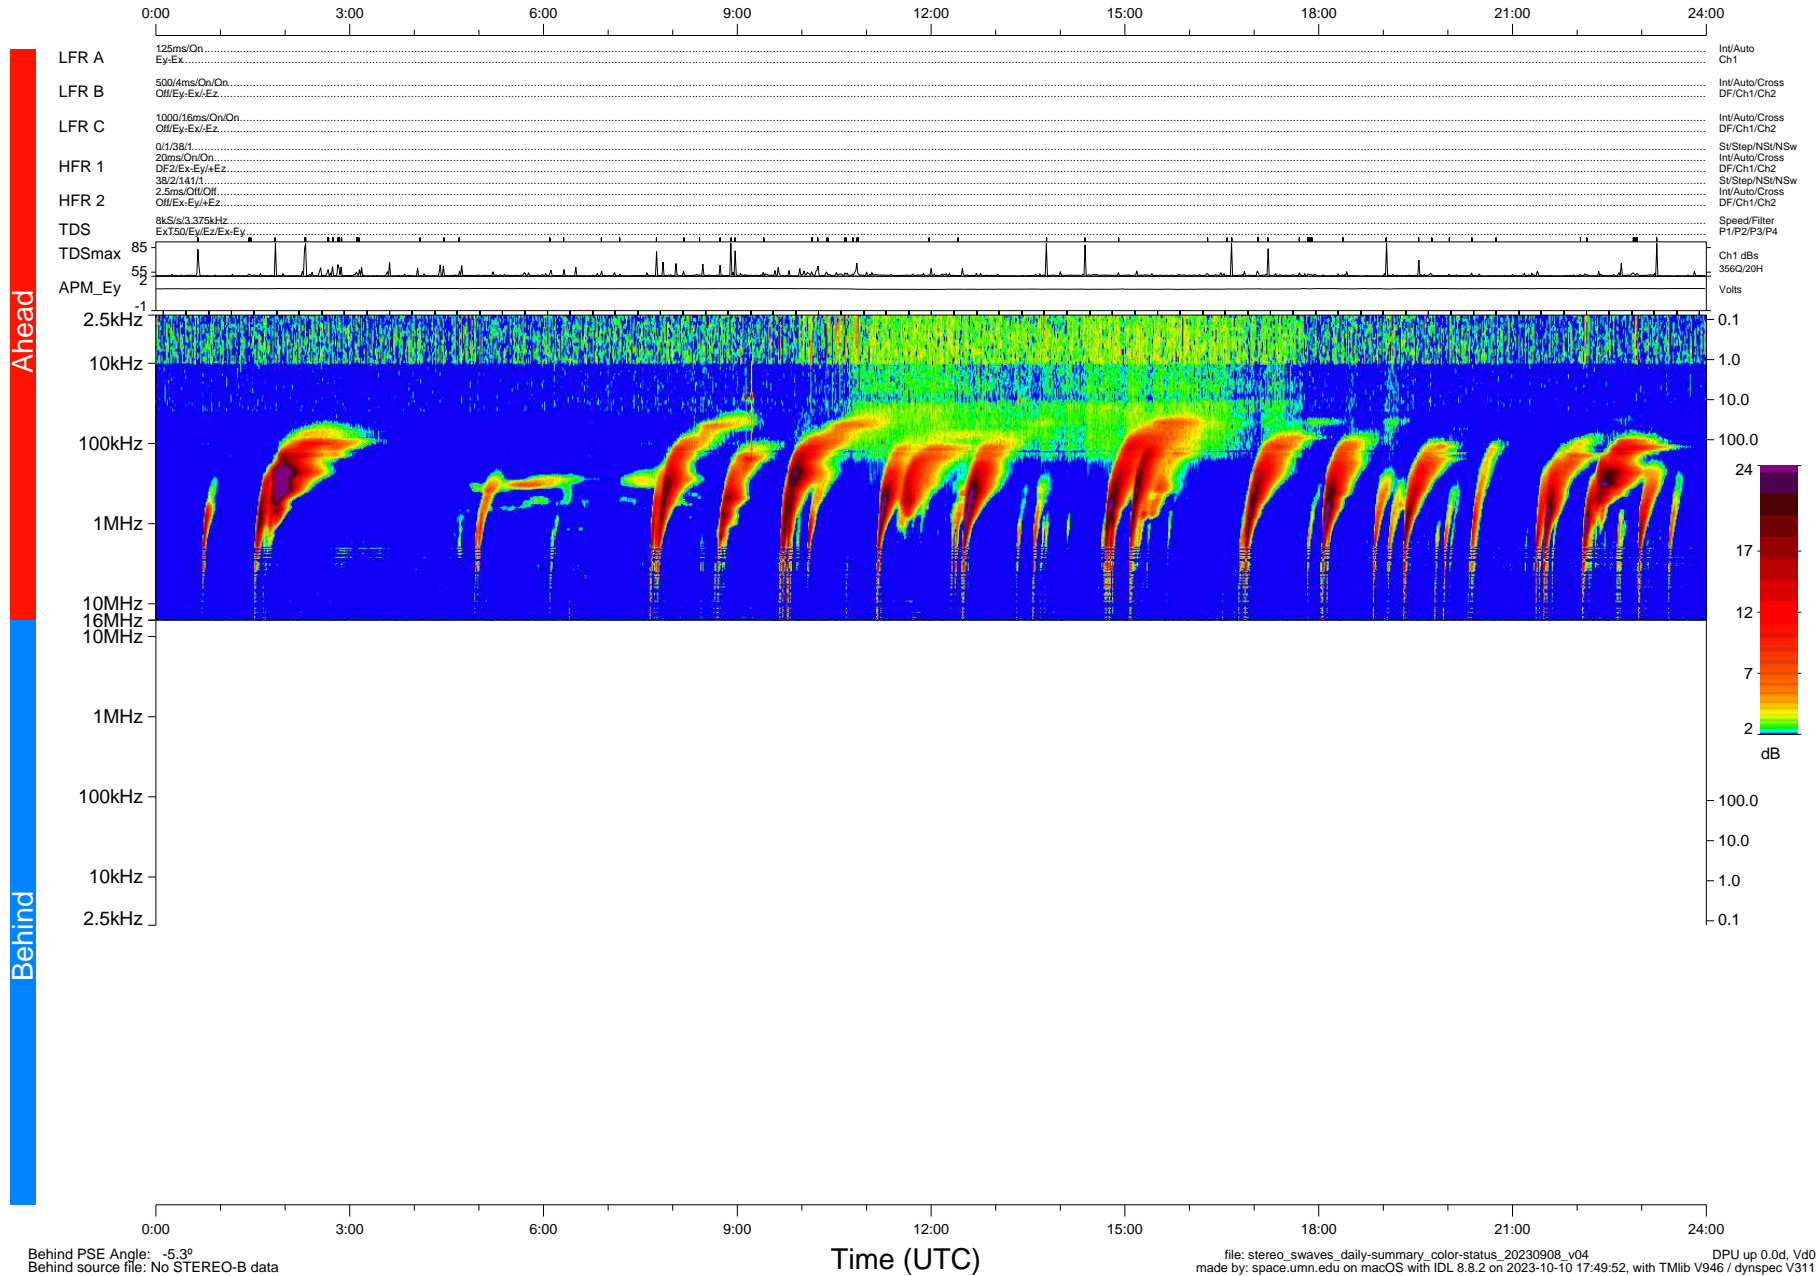

STEREO/WAVES Daily Summary - 08-Sep-2023 (DOY 251)

Ahead source file: swaves_ahead_2023_251_1_05.fin (Recovery: 100.0% HK, 104% Pkts)
 Ahead PSE Angle: 2.2°

DPU up 323.4d, V412d40

Behind PSE Angle: -5.3°
 Behind source file: No STEREO-B data

Time (UTC)

file: stereo_swaves_daily-summary_color-status_20230908_v04 DPU up 0.0d, Vd0
 made by: space.umn.edu on macOS with IDL 8.8.2 on 2023-10-10 17:49:52, with Tlib V946 / dynspec V311