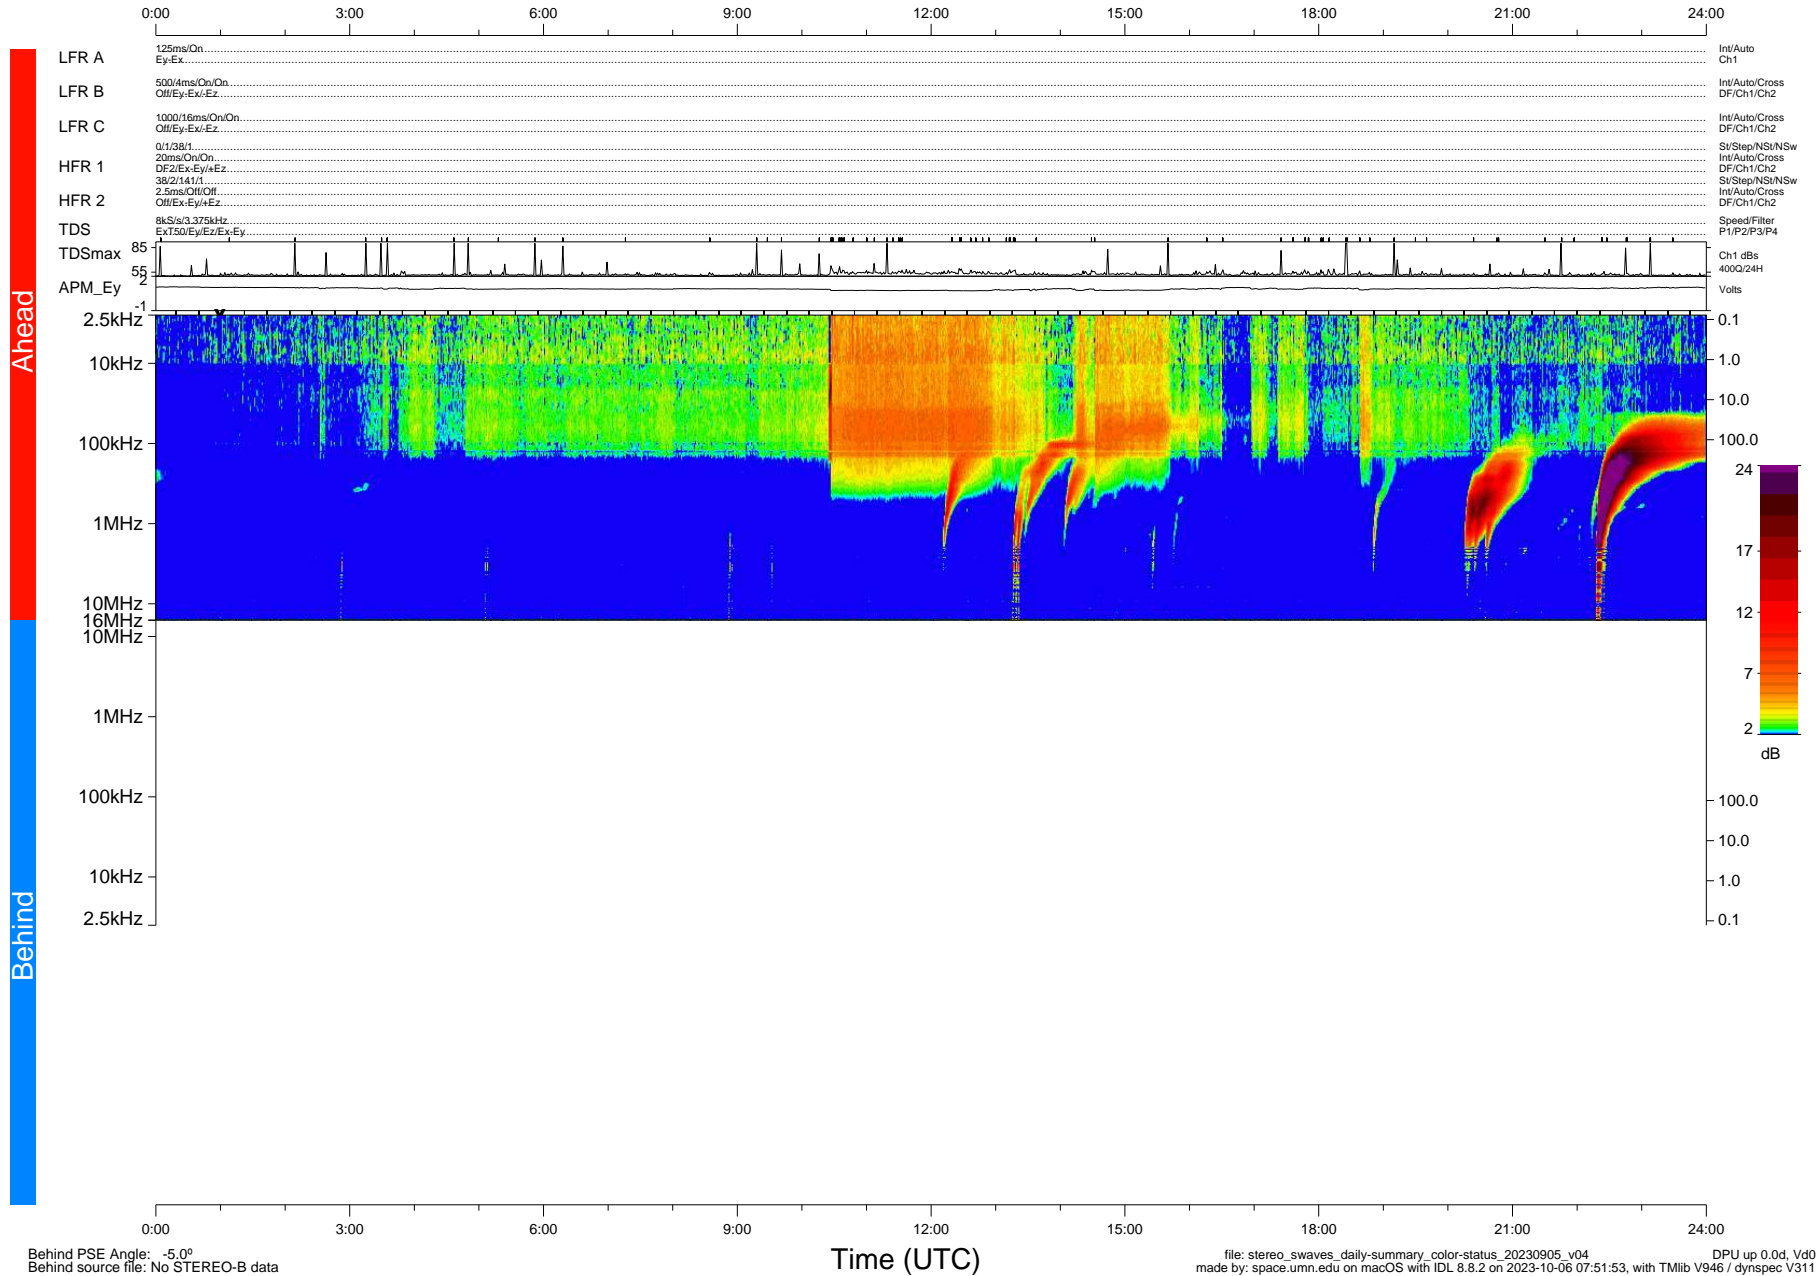

STEREO/WAVES Daily Summary - 05-Sep-2023 (DOY 248)

Ahead source file: swaves_ahead_2023_248_1_05.fin (Recovery: 100.0% HK, 111% Pkts)
 Ahead PSE Angle: 2.0°

DPU up 320.4d, V412d40

Behind PSE Angle: -5.0°
 Behind source file: No STEREO-B data

file: stereo_swaves_daily-summary_color-status_20230905_v04
 made by: space.umn.edu on macOS with IDL 8.8.2 on 2023-10-06 07:51:53, with Tlib V946 / dynspec V311
 DPU up 0.0d, Vd0