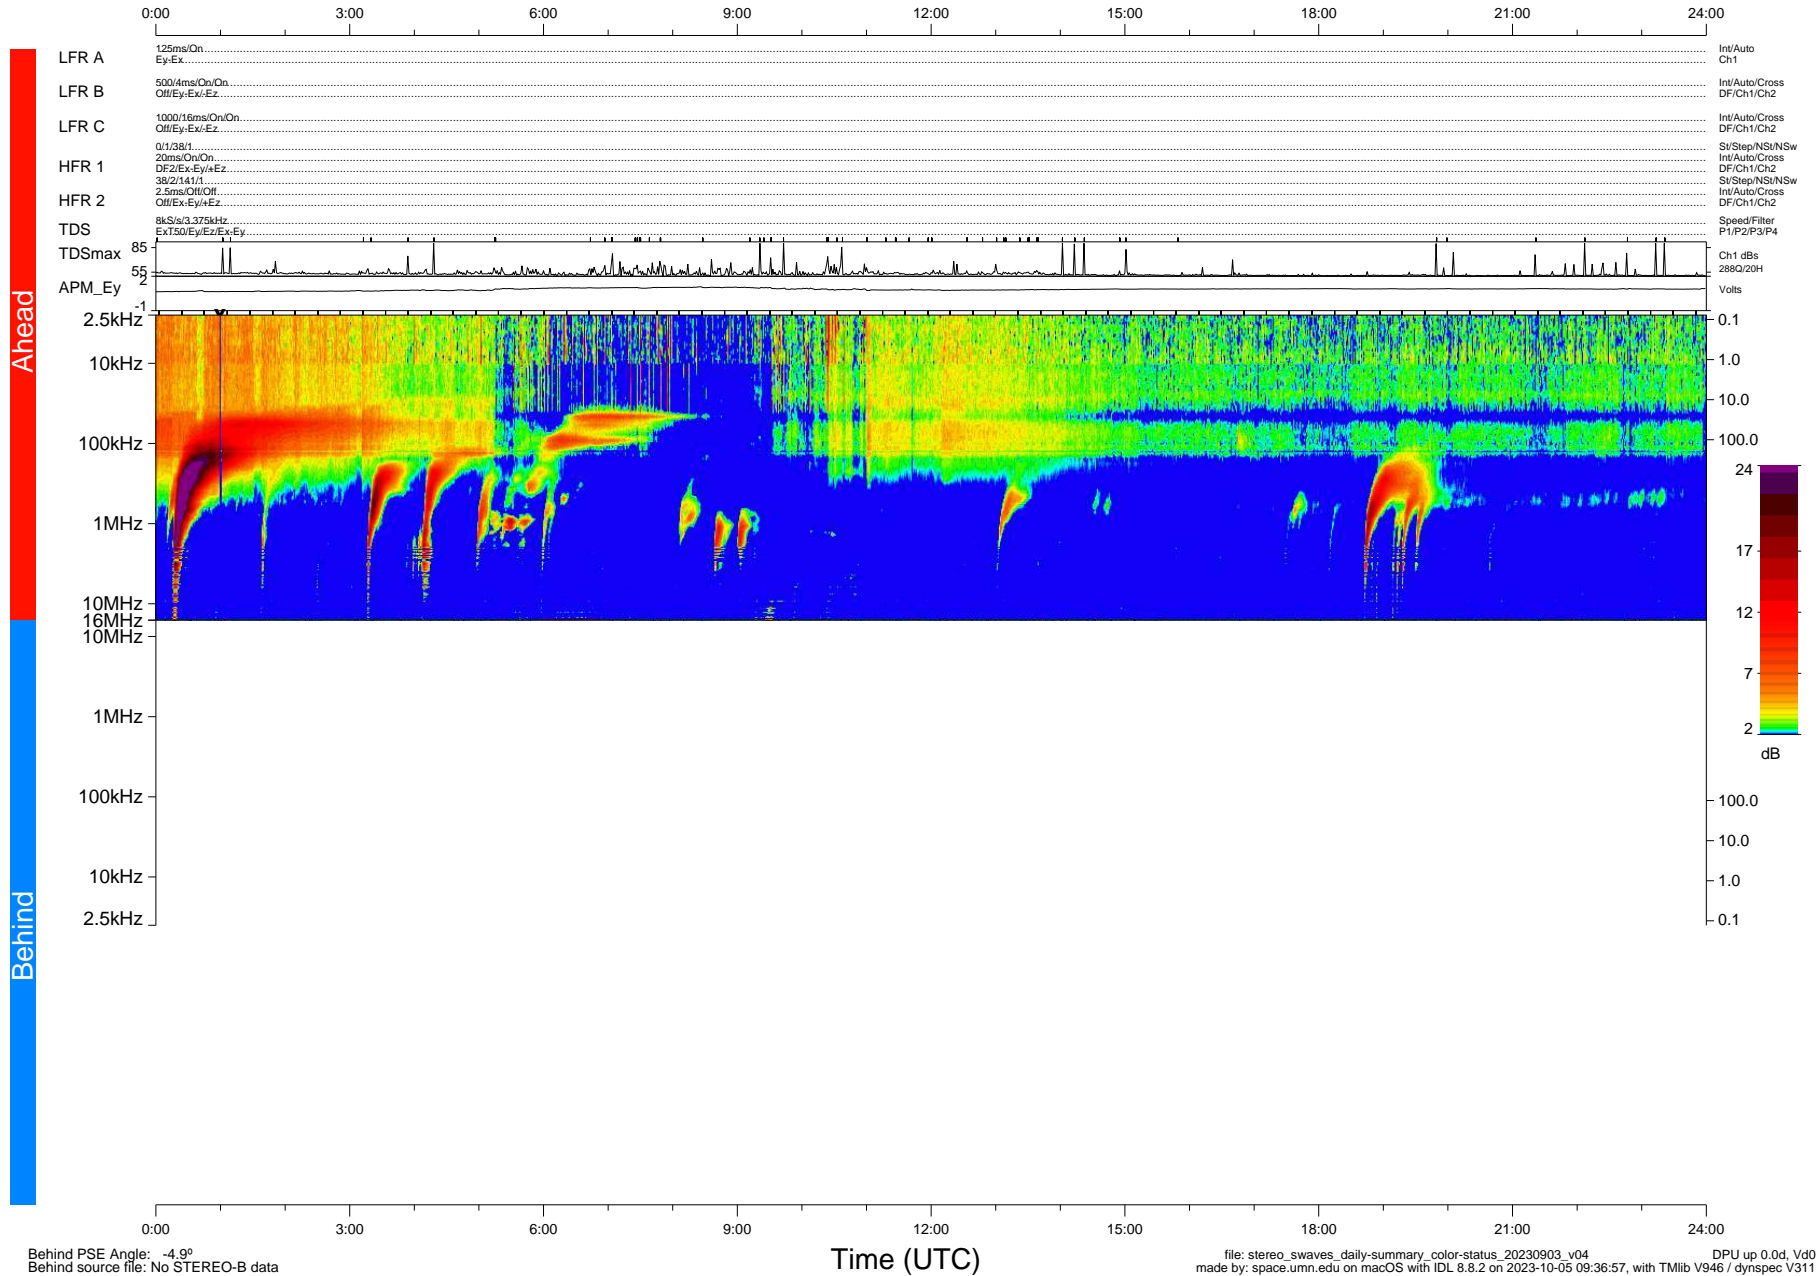

STEREO/WAVES Daily Summary - 03-Sep-2023 (DOY 246)

Ahead source file: swaves_ahead_2023_246_1_05.fin (Recovery: 100.0% HK, 94% Pkts)
Ahead PSE Angle: 1.8°

DPU up 318.4d, V412d40

Behind PSE Angle: -4.9°
Behind source file: No STEREO-B data