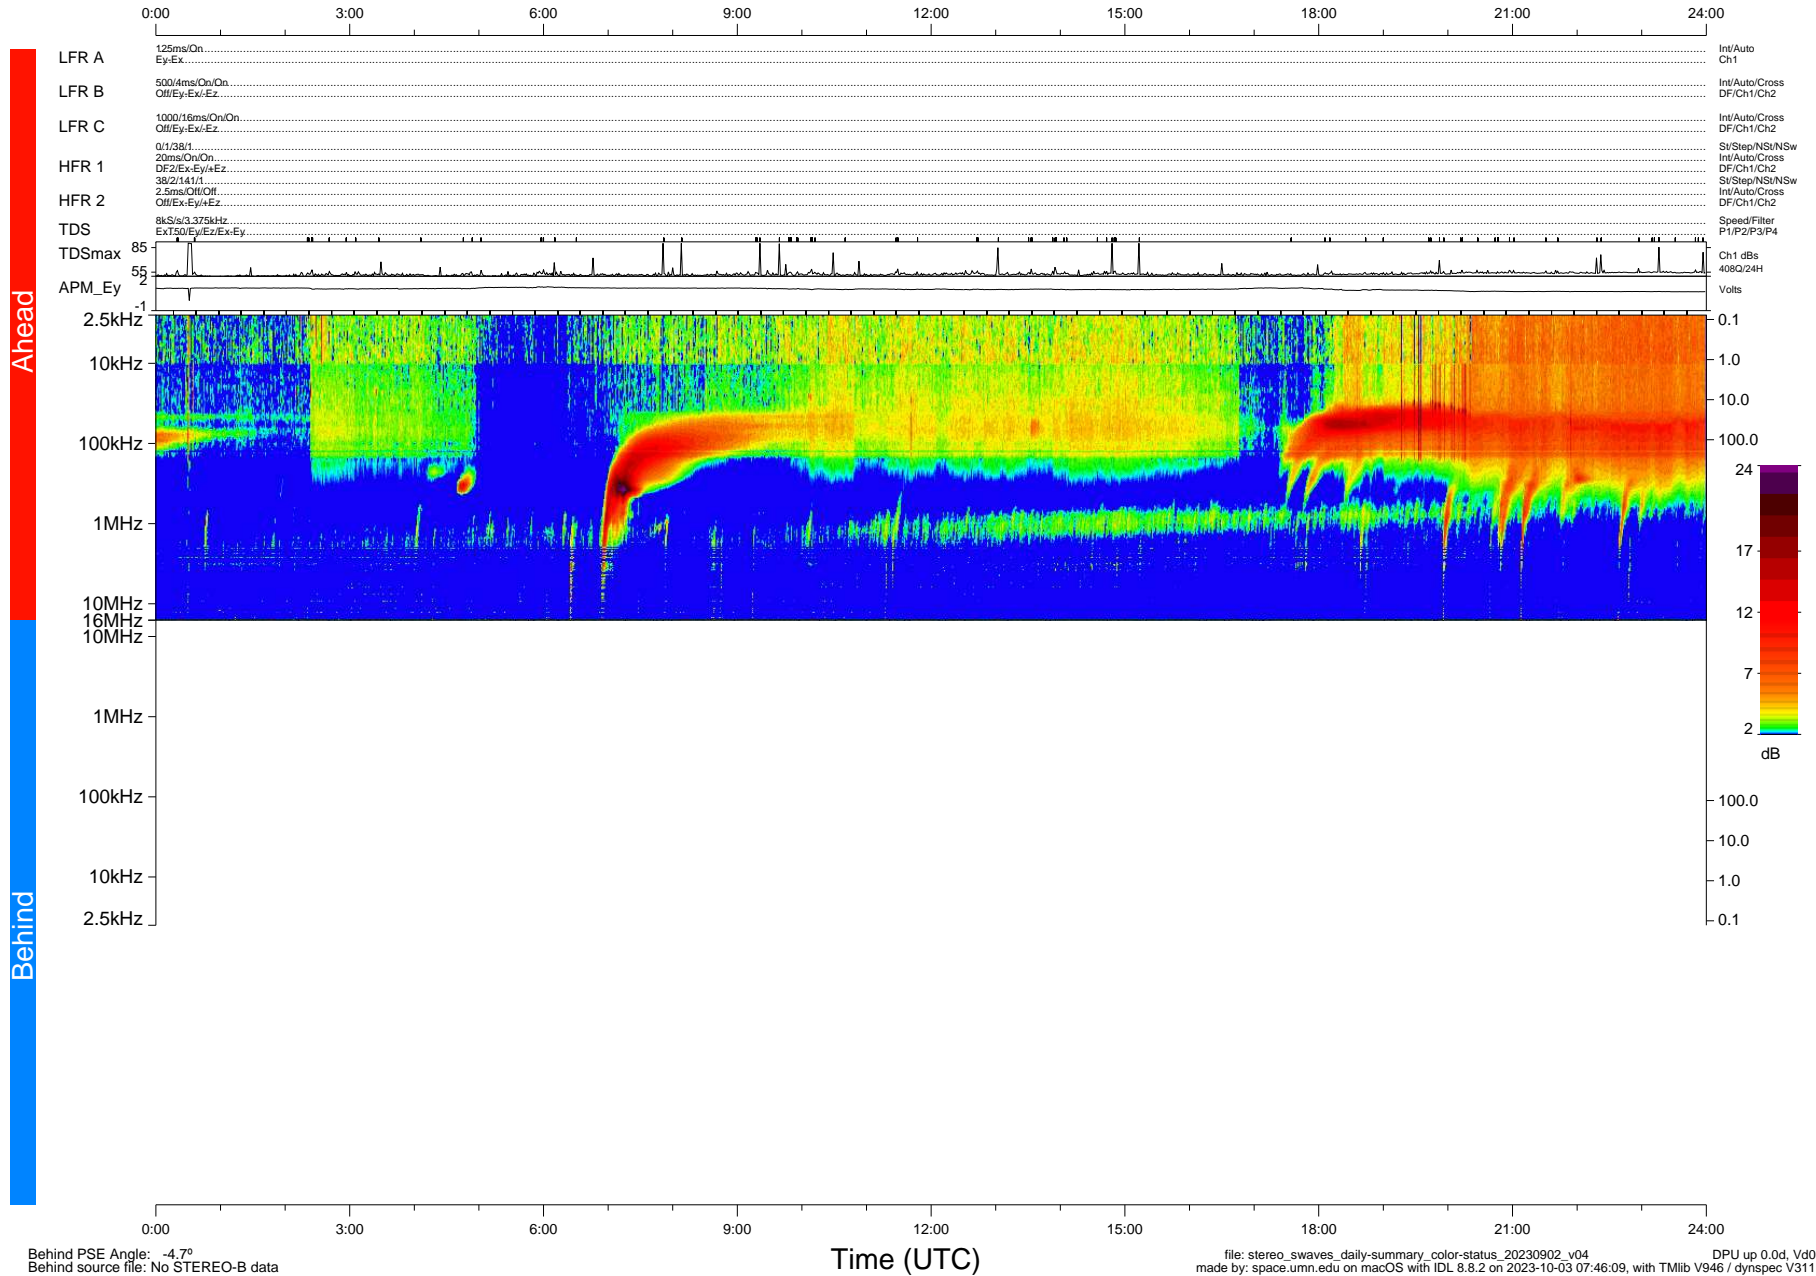

STEREO/WAVES Daily Summary - 02-Sep-2023 (DOY 245)

Ahead source file: swaves_ahead_2023_245_1_05.fin (Recovery: 100.0% HK, 112% Pkts)
Ahead PSE Angle: 1.7°

DPU up 317.4d, V412d40

Behind PSE Angle: -4.7°
Behind source file: No STEREO-B data