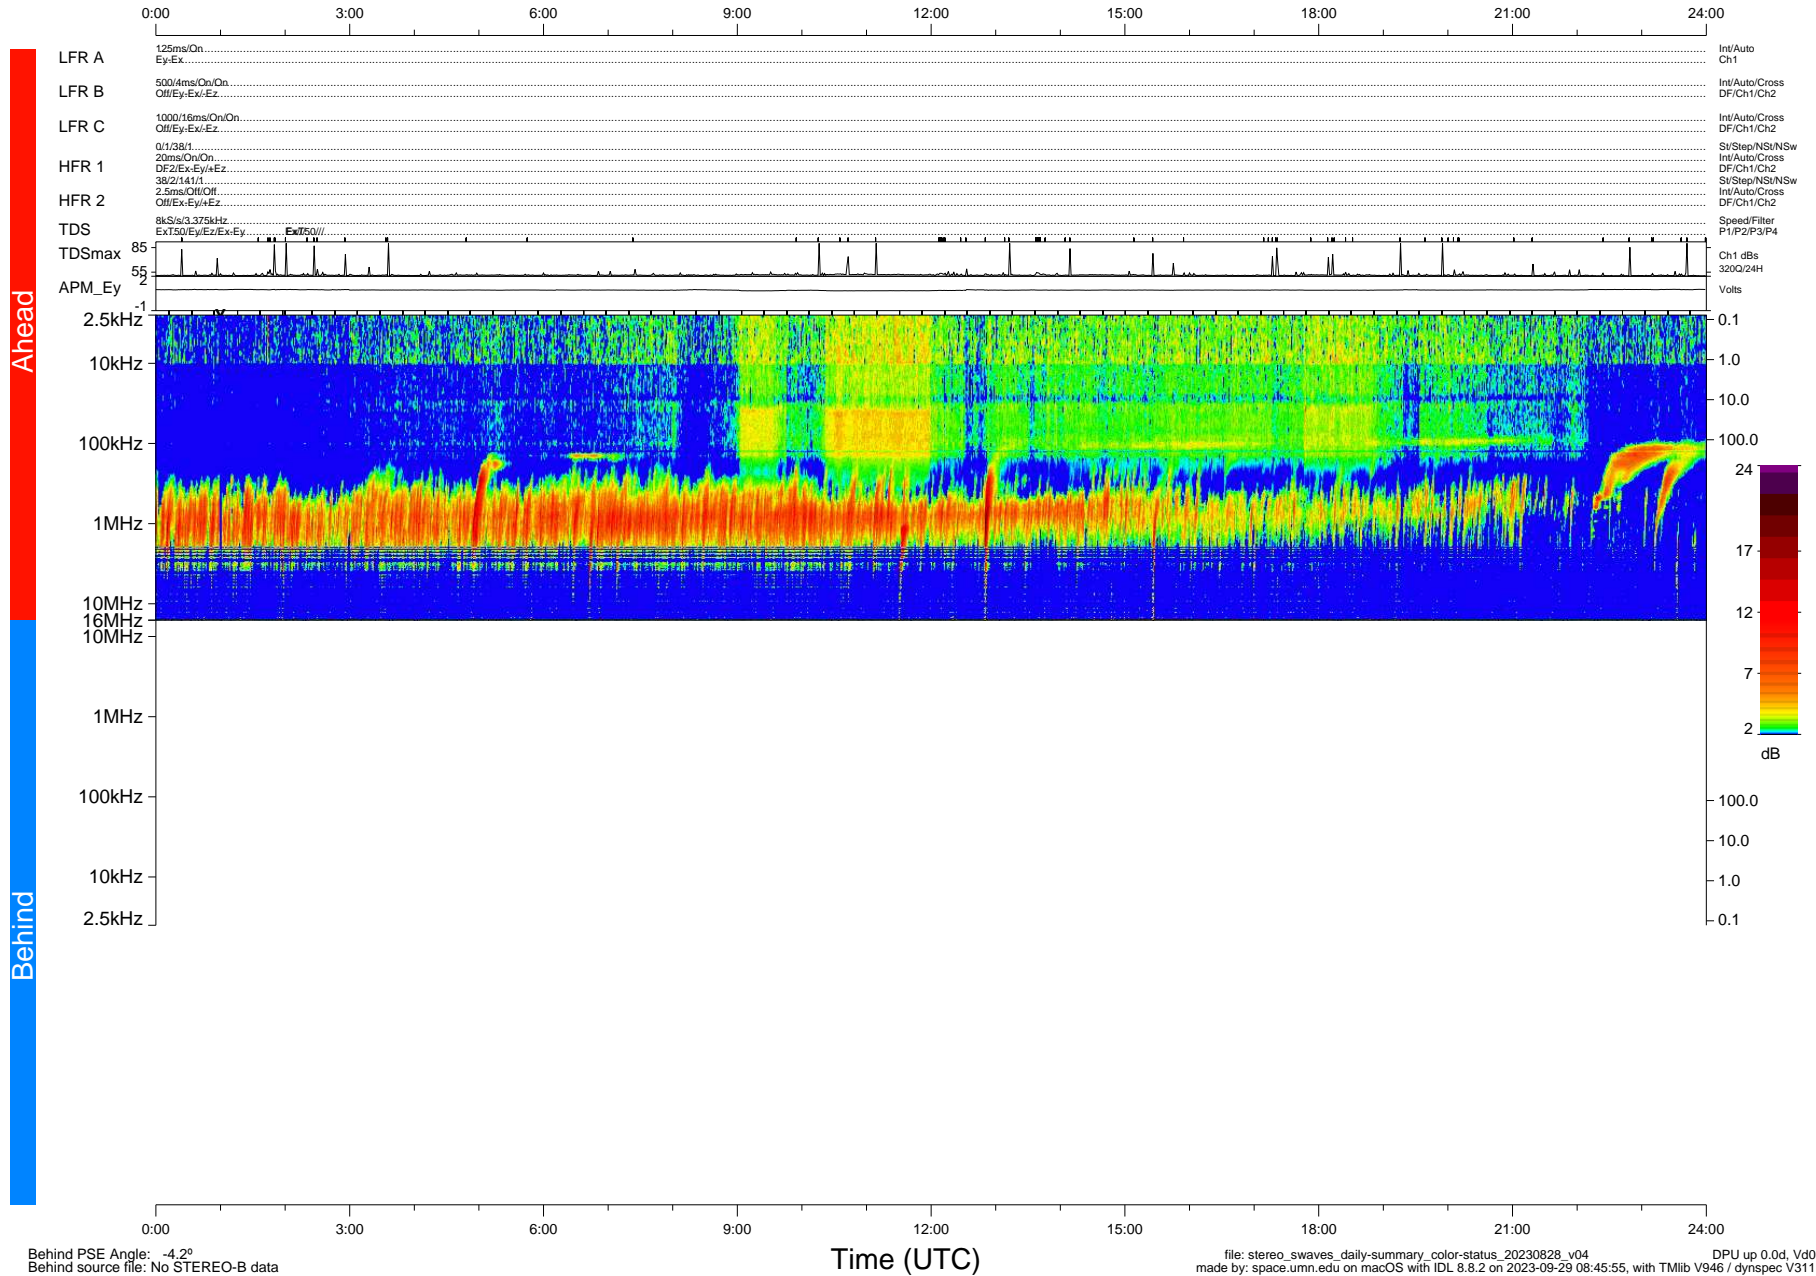

STEREO/WAVES Daily Summary - 28-Aug-2023 (DOY 240)

Ahead source file: swaves_ahead_2023_240_1_05.fin (Recovery: 100.0% HK, 99% PKts)
Ahead PSE Angle: 1.3°

DPU up 312.4d, V412d40

Behind PSE Angle: -4.2°
Behind source file: No STEREO-B data