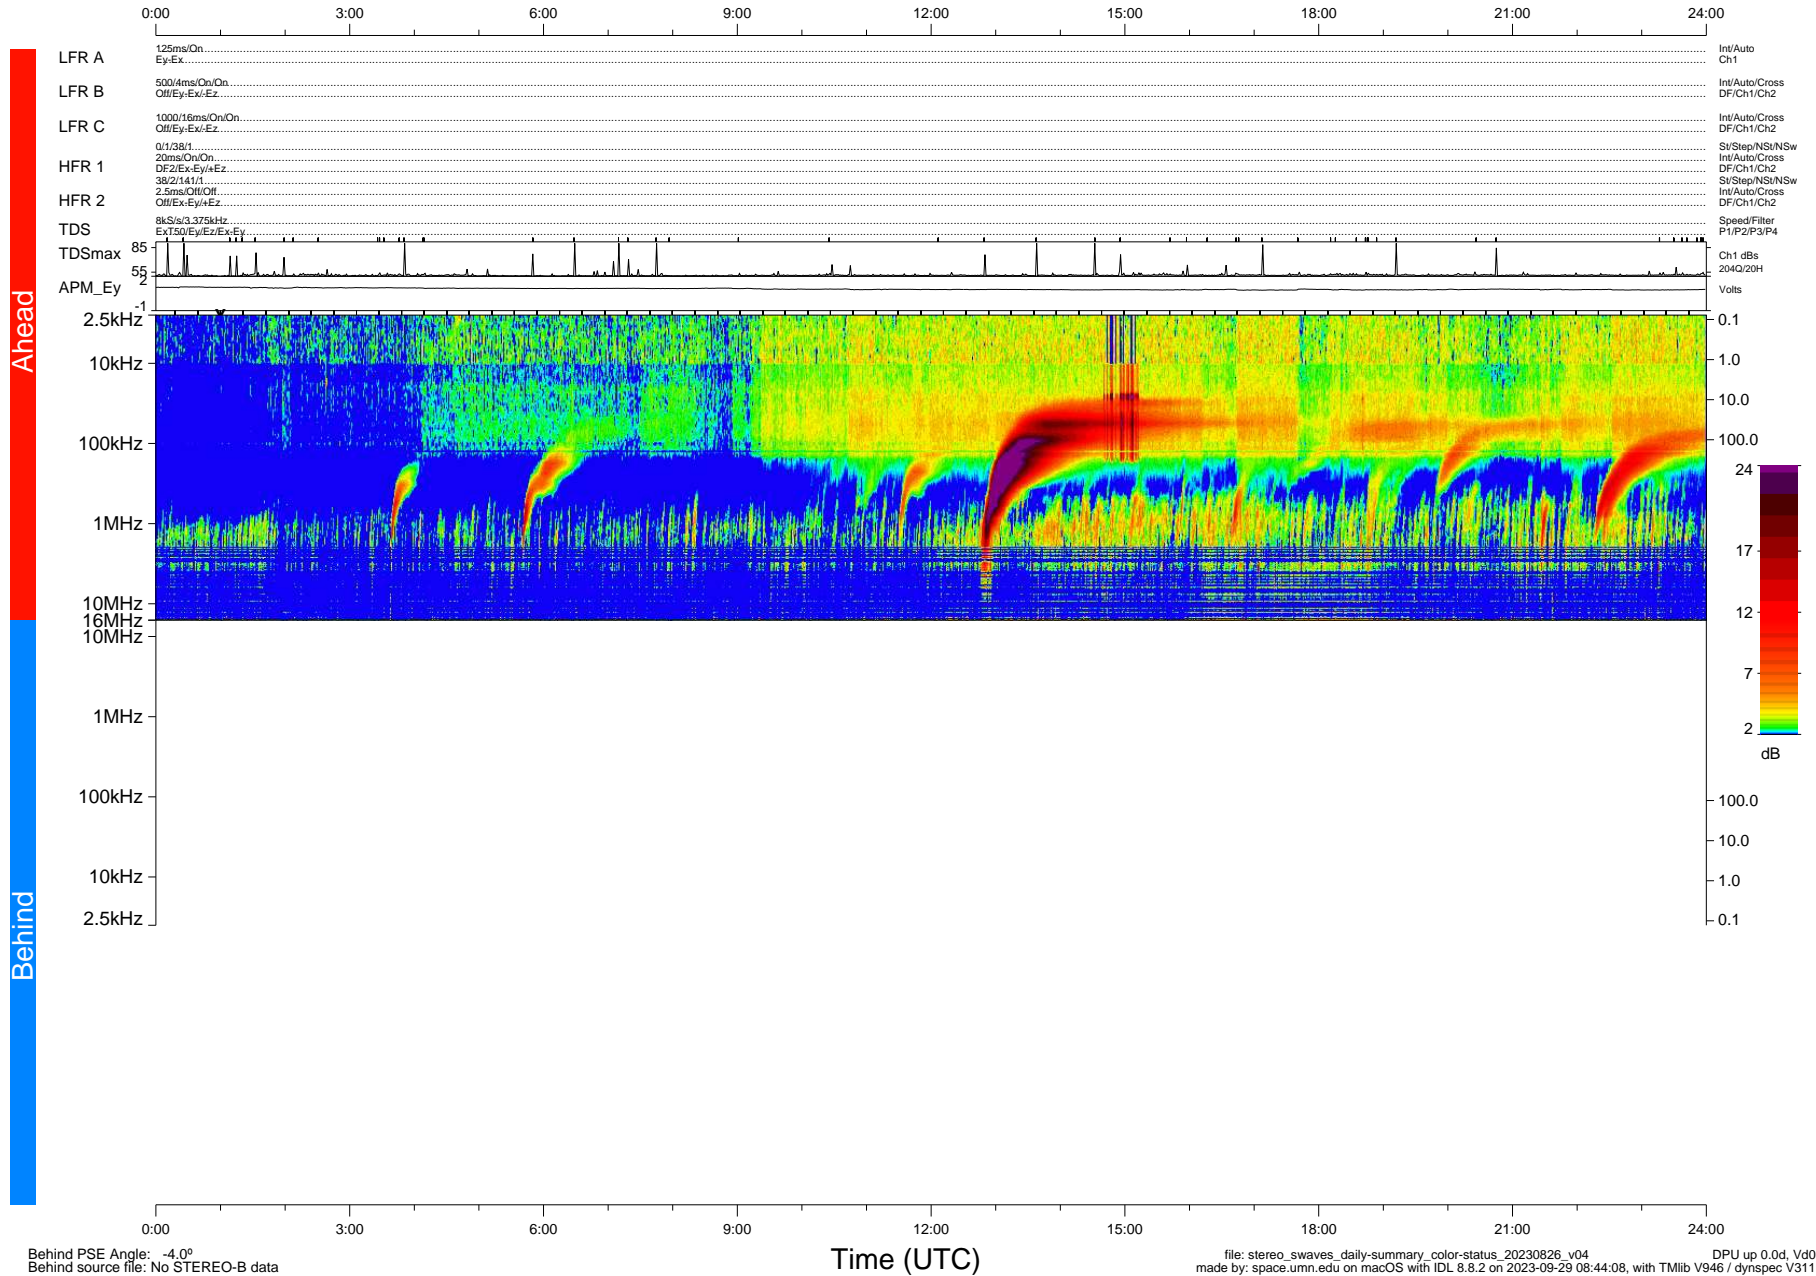

STEREO/WAVES Daily Summary - 26-Aug-2023 (DOY 238)

Ahead source file: swaves_ahead_2023_238_1_05.fin (Recovery: 100.0% HK, 82% PKts)
Ahead PSE Angle: 1.1°

DPU up 310.4d, V412d40

Behind PSE Angle: -4.0°
Behind source file: No STEREO-B data