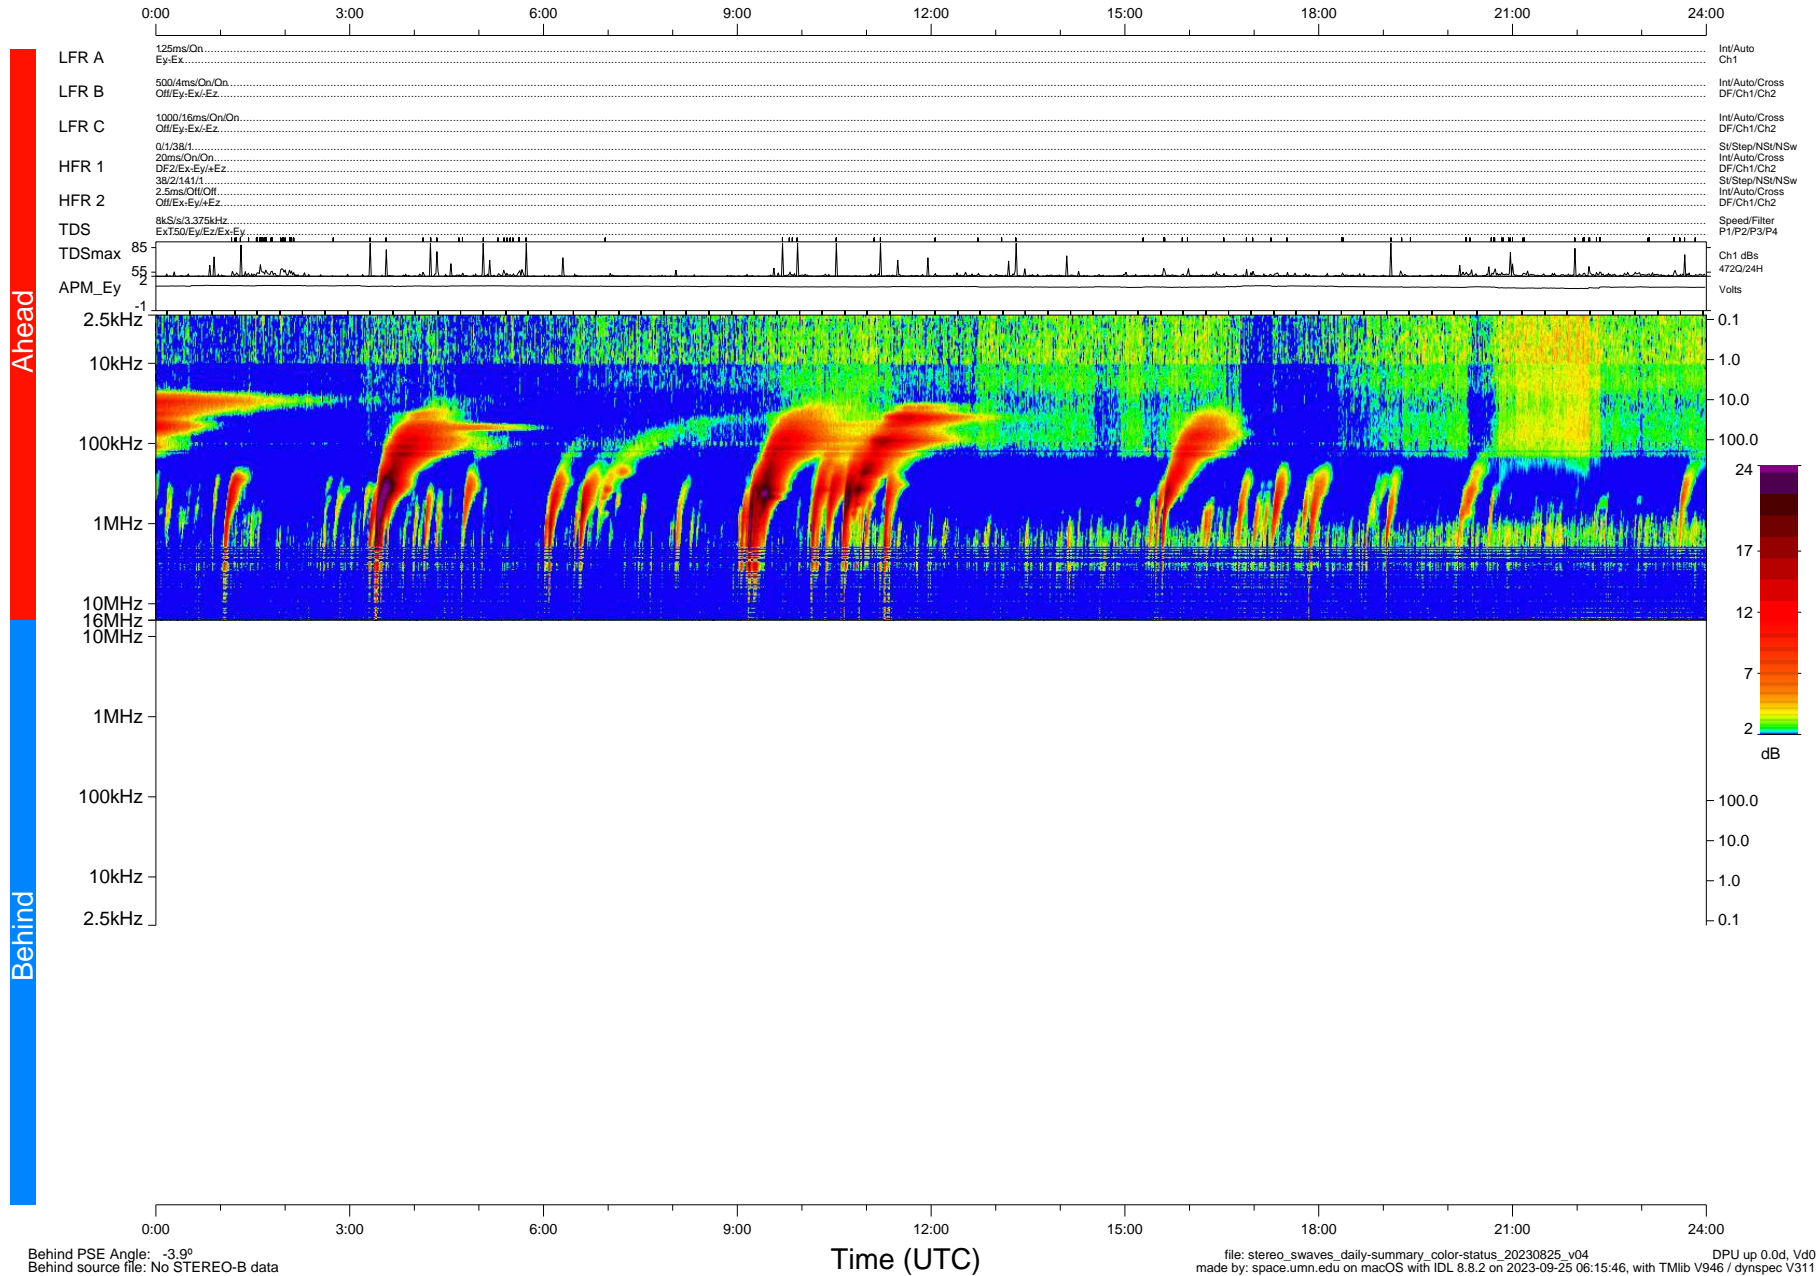

STEREO/WAVES Daily Summary - 25-Aug-2023 (DOY 237)

Ahead source file: swaves_ahead_2023_237_1_05.fin (Recovery: 100.0% HK, 122% Pkts)
Ahead PSE Angle: 1.0°

DPU up 309.4d, V412d40

Behind PSE Angle: -3.9°
Behind source file: No STEREO-B data