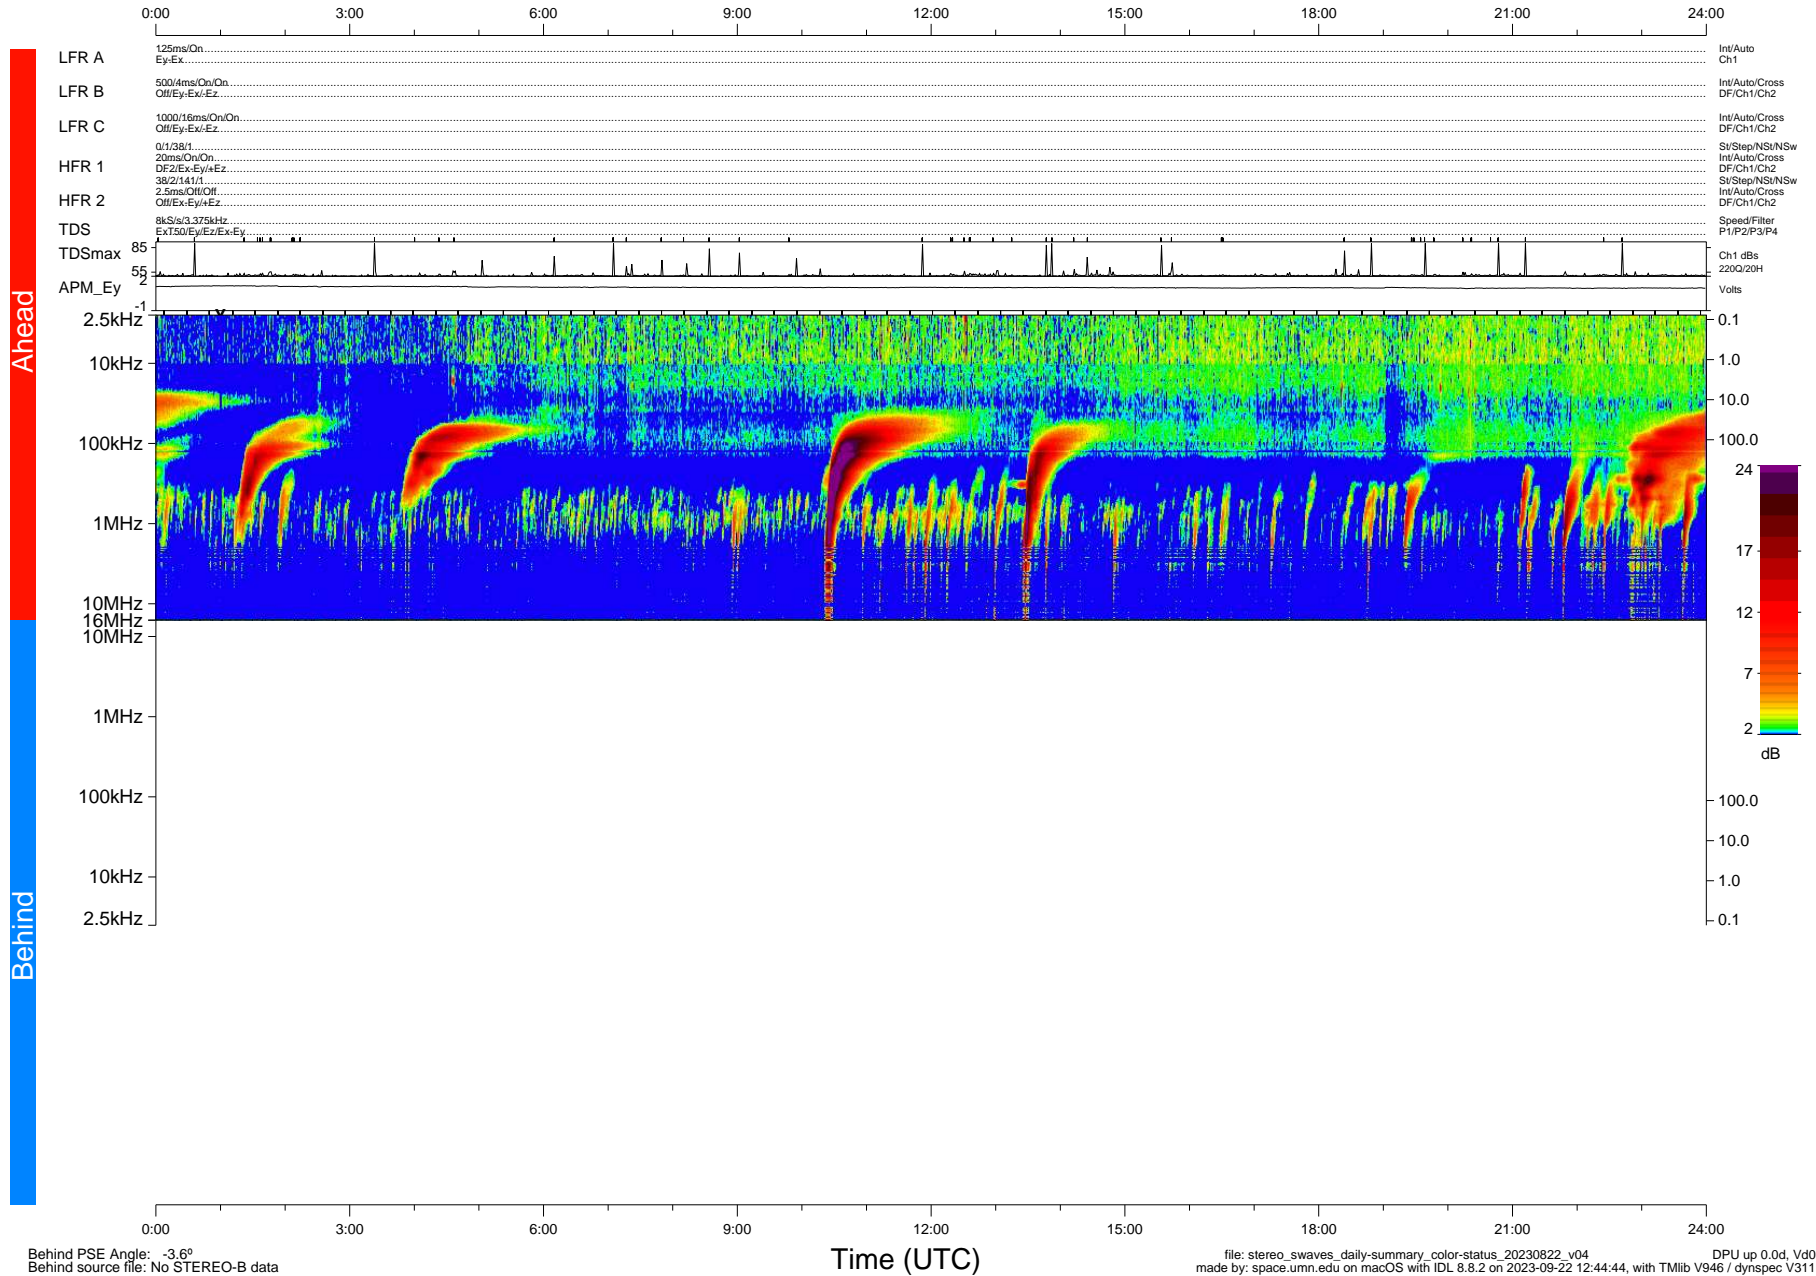

STEREO/WAVES Daily Summary - 22-Aug-2023 (DOY 234)

Ahead source file: swaves_ahead_2023_234_1_05.fin (Recovery: 100.0% HK, 84% Pkts)
 Ahead PSE Angle: 0.7°

DPU up 306.4d, V412d40

Behind PSE Angle: -3.6°
 Behind source file: No STEREO-B data

file: stereo_swaves_daily-summary_color-status_20230822_v04
 made by: space.umn.edu on macOS with IDL 8.8.2 on 2023-09-22 12:44:44, with Tlib V946 / dynspec V311
 DPU up 0.0d, Vd0