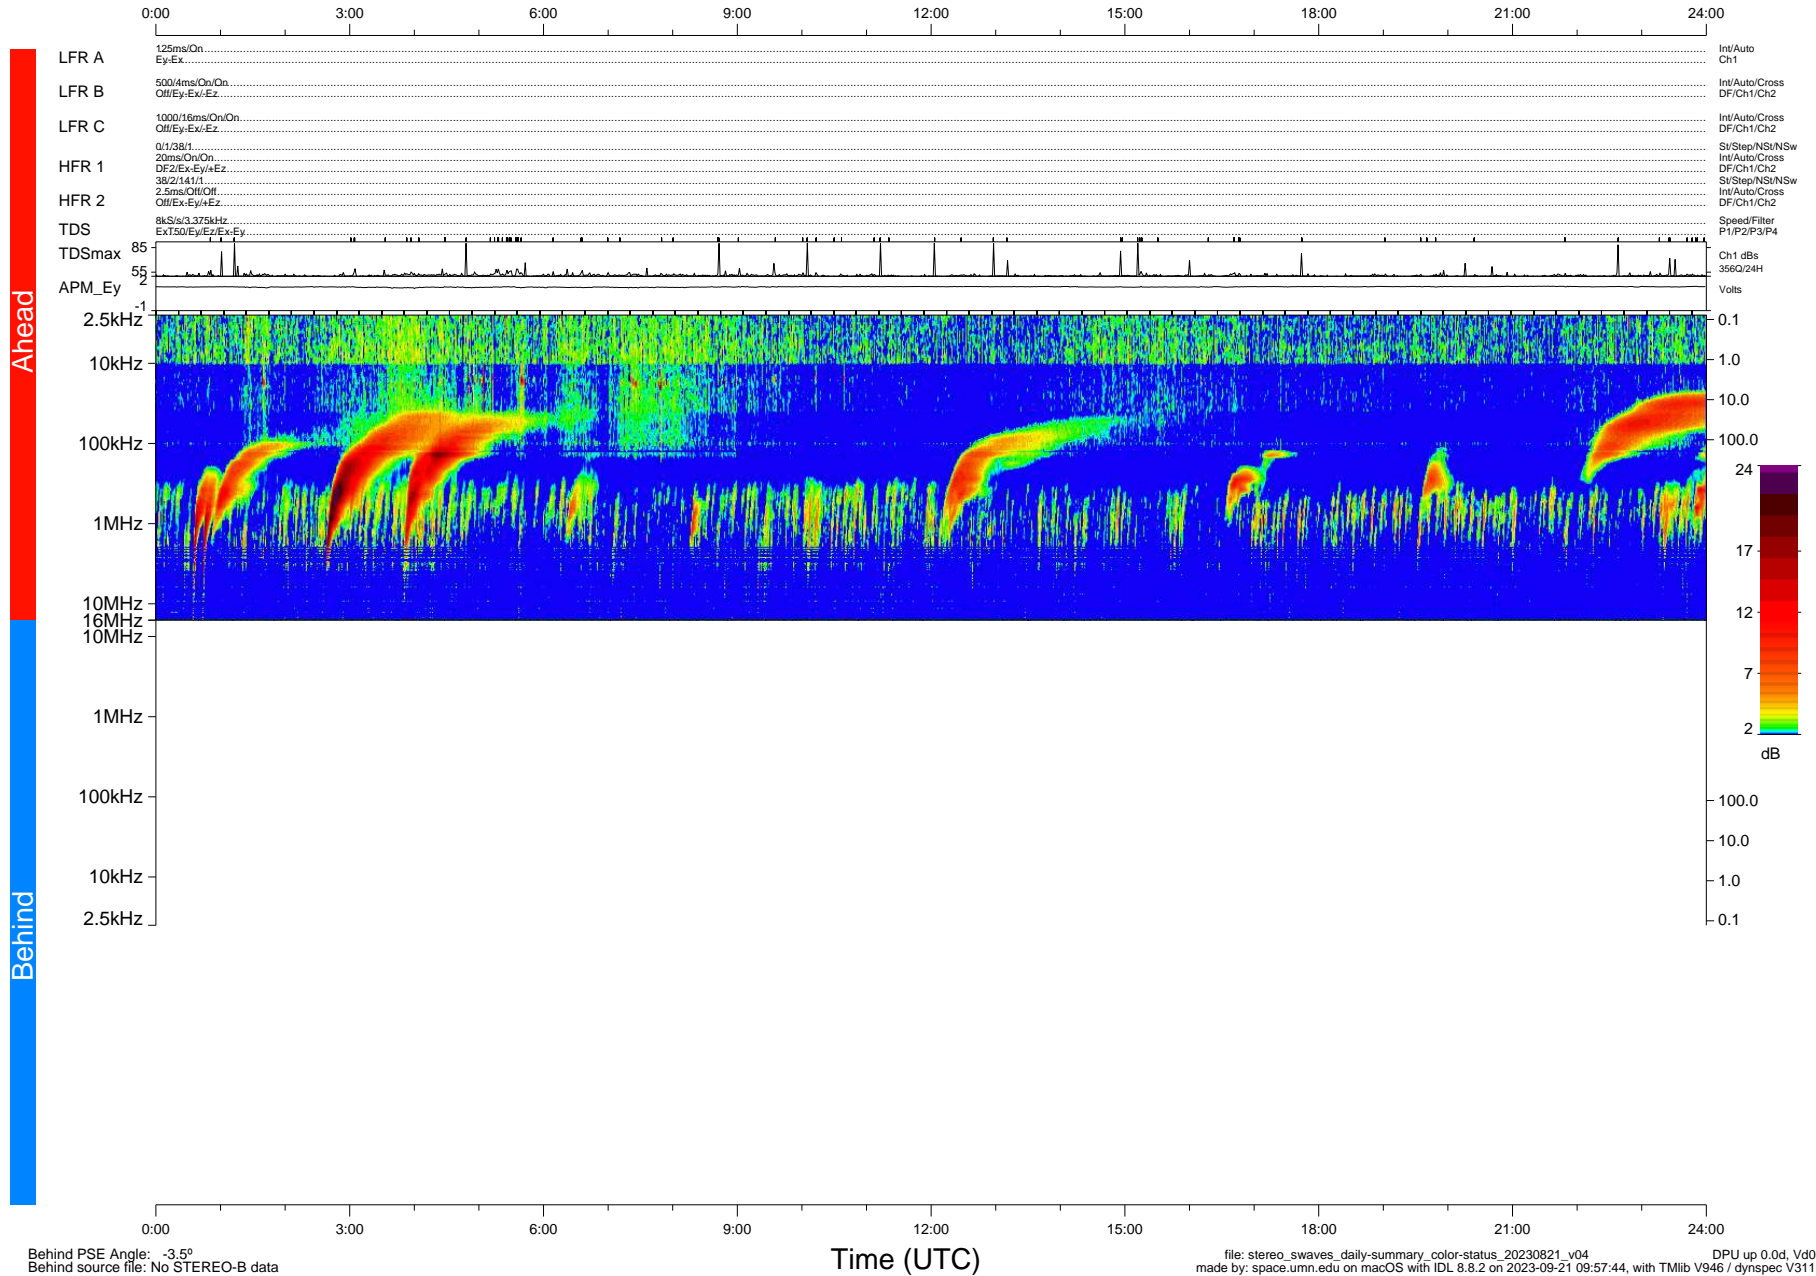

STEREO/WAVES Daily Summary - 21-Aug-2023 (DOY 233)

Ahead source file: swaves_ahead_2023_233_1_05.fin (Recovery: 100.0% HK, 105% Pkts)
Ahead PSE Angle: 0.7°

DPU up 305.4d, V412d40

Behind PSE Angle: -3.5°
Behind source file: No STEREO-B data